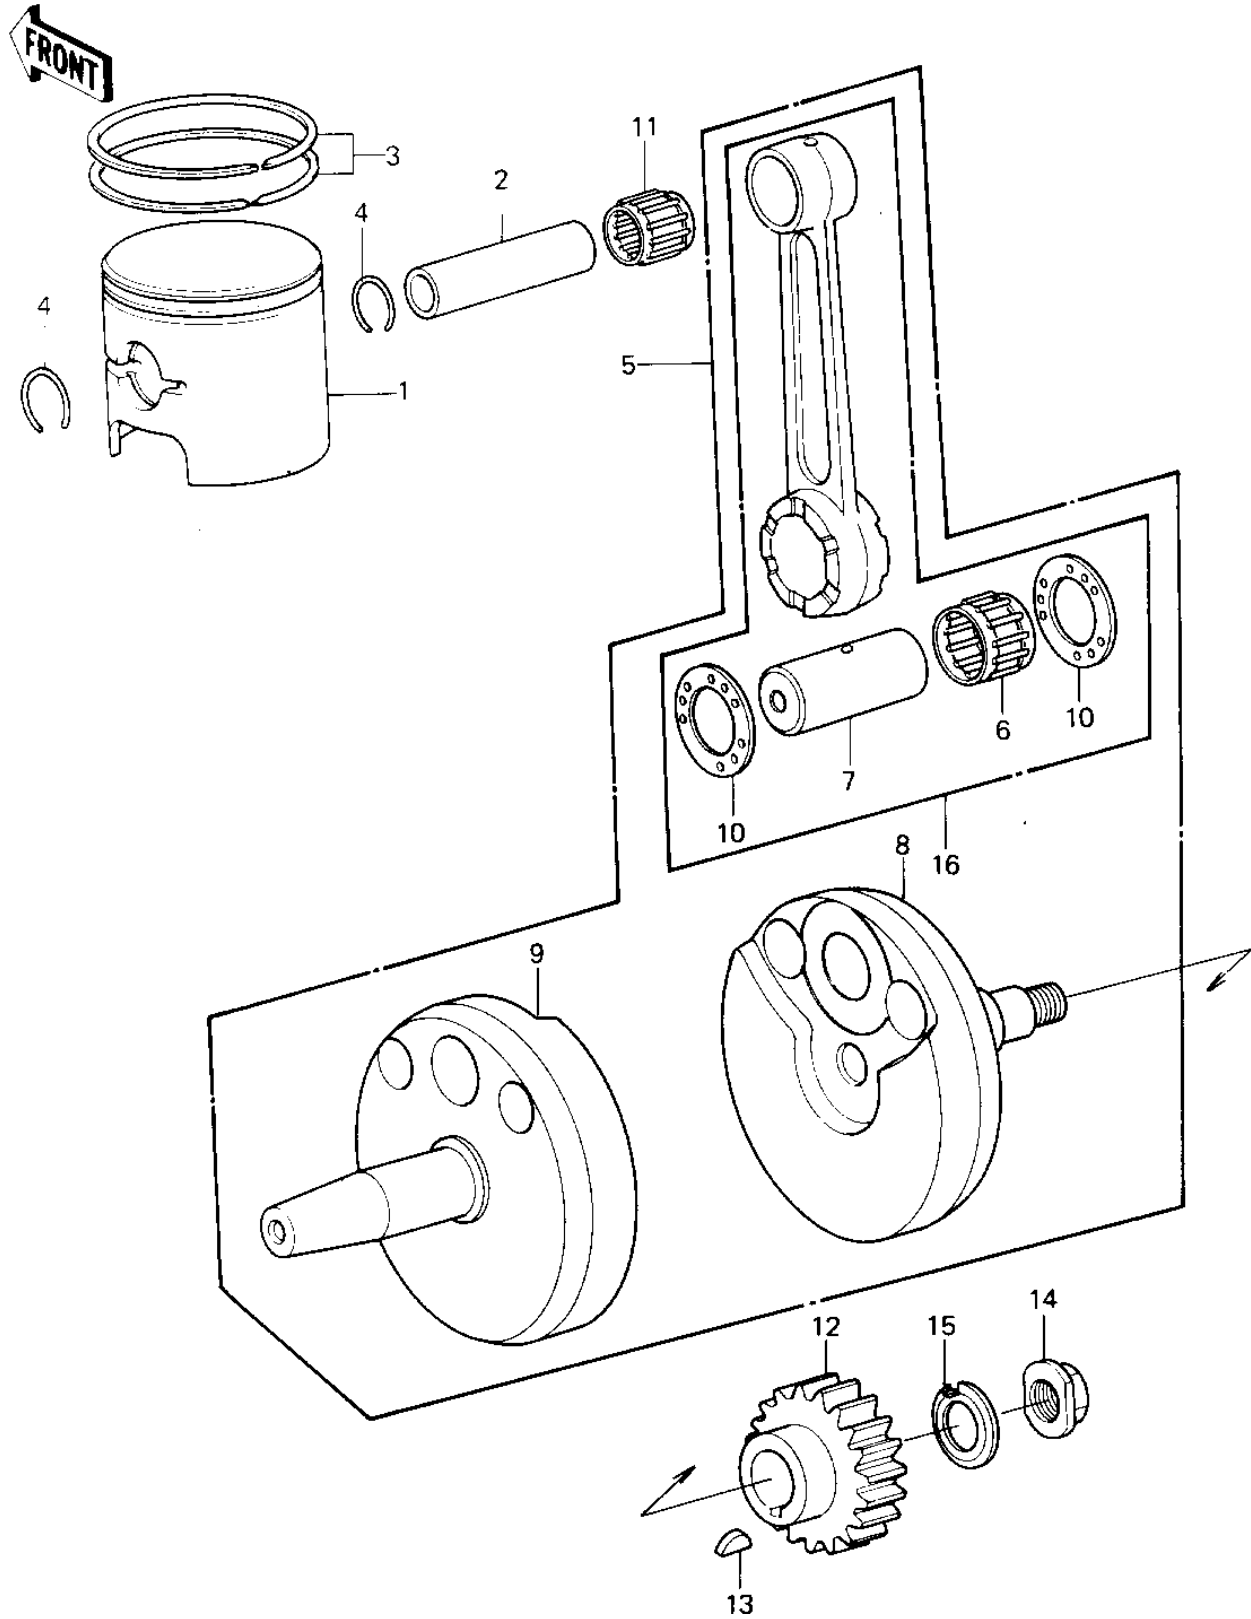

1981 KDX™250 PARTS DIAGRAM

CRANKSHAFT/PISTON ('81KDX250-B1)

1981 KDX™250 PARTS LIST

CRANKSHAFT/PISTON ('81KDX250-B1)

ITEM NAME	PART NUMBER	QUANTITY
PISTON,STD (Ref # 1)	13001-1039	1
PIN-PISTON (Ref # 2)	13002-017	1
RING SET,STD (Ref # 3)	13008-5026	1
CIRCLIP-PISTON PIN (Ref # 4)	92036-015	1
CRANKSHAFT ASSY (Ref # 5)	13031-1049	1
BEARING,BIG END NEEDL (Ref # 6)	13034-049	1
PIN,CRANK (Ref # 7)	13035-034	1
CRANKSHAFT,R.H (Ref # 8)	13037-1069	1
CRANKSHAFT (Ref # 9)	13037-1097	1
SPACER (Ref # 10)	92026-1241	1
BEARING-SMALL END (Ref # 11)	13033-1010	1
GEAR,PRIMARY (Ref # 12)	13097-1028	1
WOODRUFF KEY (Ref # 13)	510A5100	1
NUT,CRANKSHAFT (Ref # 14)	92015-069	1
WASHER,LOCK (Ref # 15)	92024-061	1
CONNECTING ROD SET (Ref # 16)	13044-5007	1