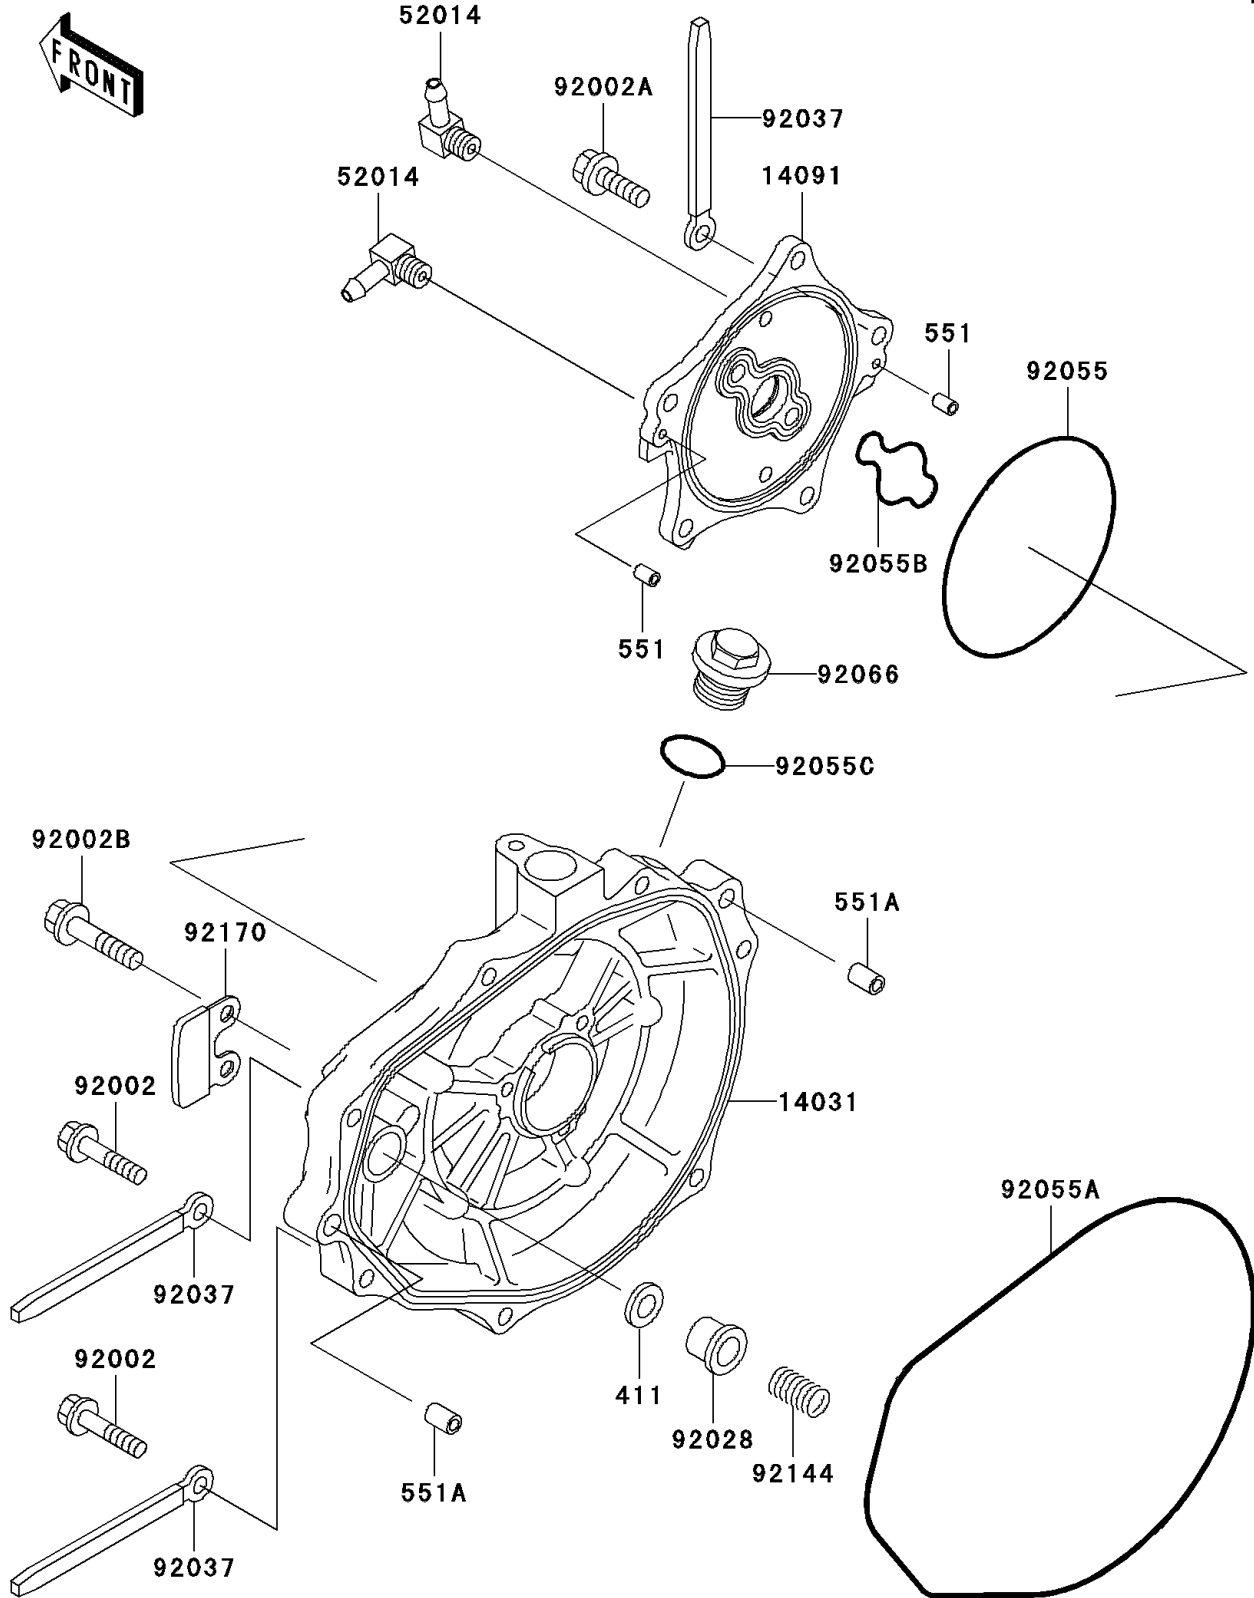

## 2000 JET SKI® 1100 STX® D.I. PARTS DIAGRAM

Engine Cover(s)

E1431

## 2000 JET SKI® 1100 STX® D.I. PARTS LIST

Engine Cover(s)

ITEM NAME	PART NUMBER	QUANTITY
WASHER-PLAIN,5MM (Ref # 411)	411S0500	1
PIN-DOWEL (Ref # 551)	551R0408	1
PIN-DOWEL (Ref # 551A)	551R0812	1
COVER-GENERATOR (Ref # 14031)	14031-3727	1
COVER (Ref # 14091)	14091-3711	1
ELBOW (Ref # 52014)	52014-3709	1
BOLT,6X30 (Ref # 92002)	92002-3726	1
BOLT,6X20 (Ref # 92002A)	92002-3755	1
BOLT,6X12 (Ref # 92002B)	92002-3763	1
BUSHING (Ref # 92028)	92028-3718	1
CLAMP,L=100 (Ref # 92037)	92037-3736	1
RING-O,BREATHER BODY (Ref # 92055)	92055-1284	1
RING-O,GENERATOR COVER (Ref # 92055A)	92055-3712	1
RING-O (Ref # 92055B)	92055-3739	1
RING-O (Ref # 92055C)	92055-515	1
PLUG (Ref # 92066)	92066-3739	1
SPRING (Ref # 92144)	92144-3728	1
CLAMP (Ref # 92170)	92170-3746	1