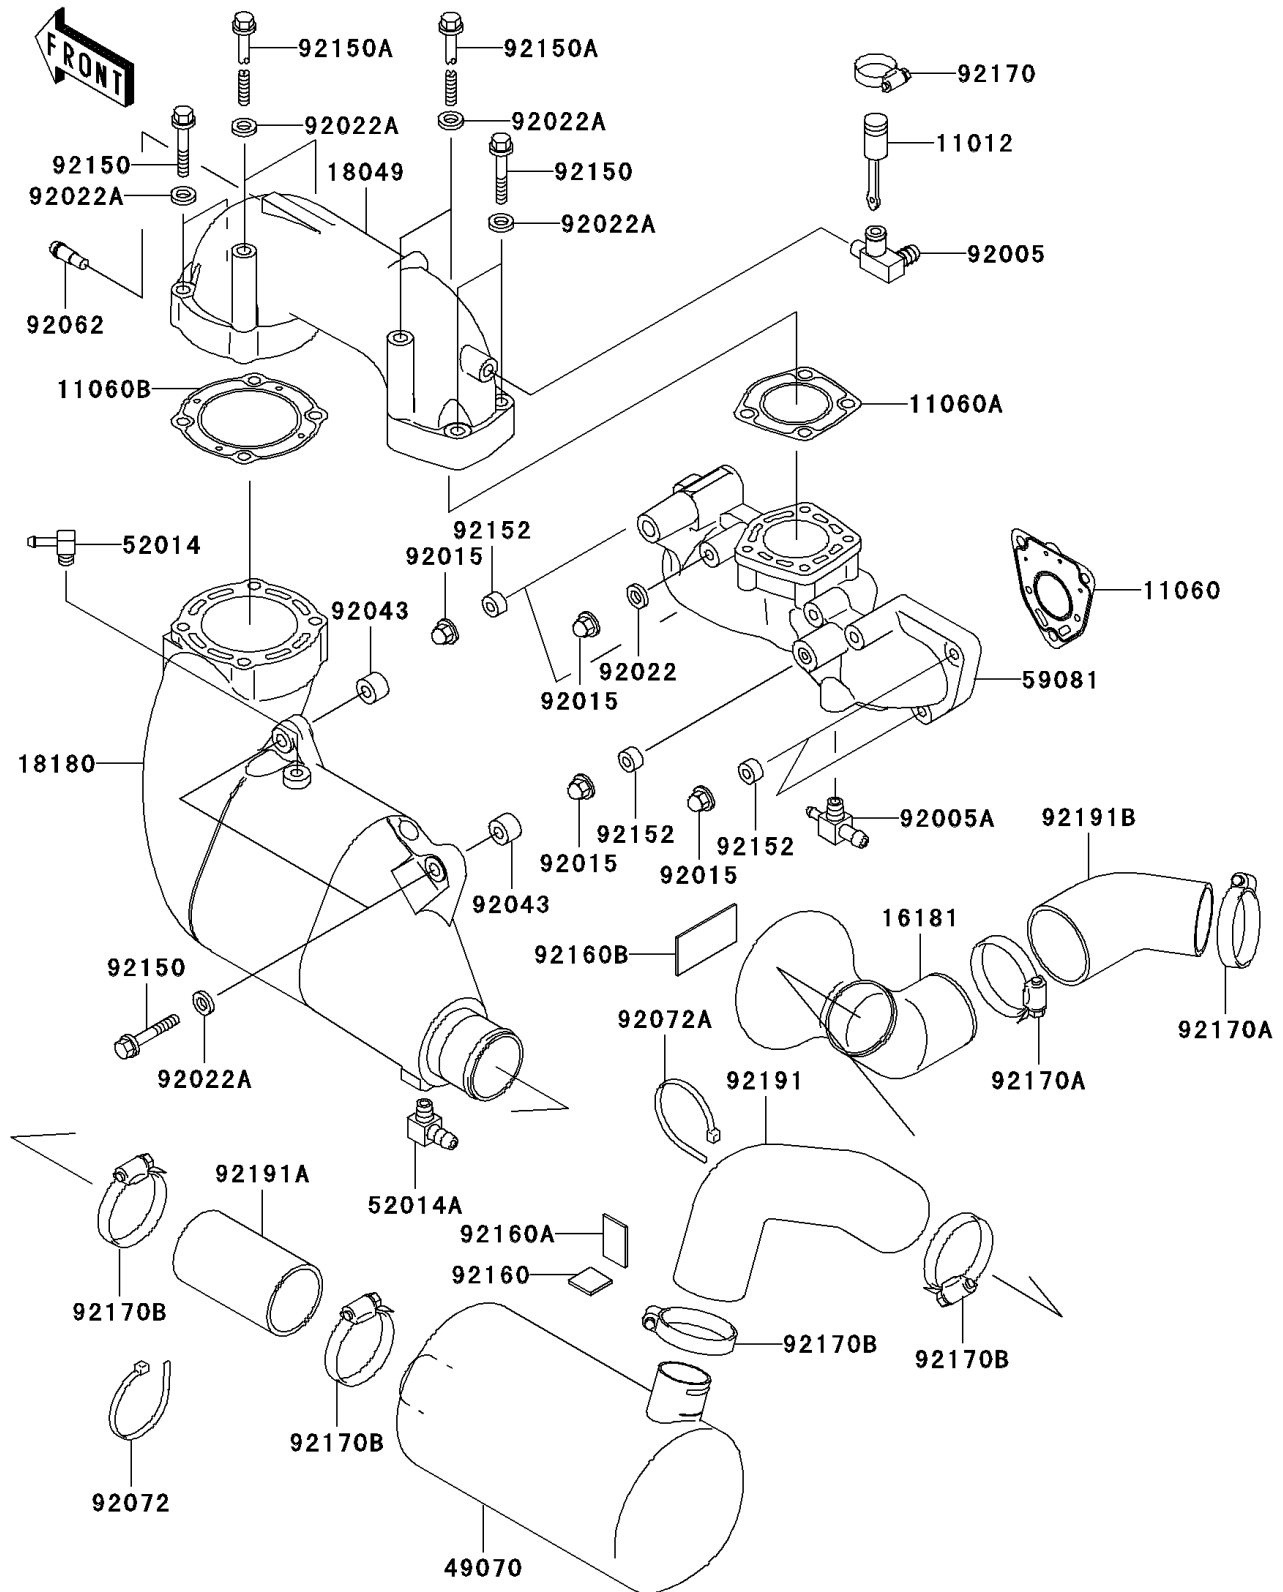

## 2000 JET SKI® 1100 STX® D.I. PARTS DIAGRAM

Muffler(s)

E1140

## 2000 JET SKI® 1100 STX® D.I. PARTS LIST

Muffler(s)

ITEM NAME	PART NUMBER	QUANTITY
CAP (Ref # 11012)	11012-3757	1
GASKET (Ref # 11060)	11060-3767	1
GASKET,MANIFOLD (Ref # 11060A)	11060-3768	1
GASKET,MUFFLER (Ref # 11060B)	11060-3769	1
TANK-RESONATOR (Ref # 16181)	16181-3702	1
PIPE-EXHAUST (Ref # 18049)	18049-3776	1
BODY-MUFFLER (Ref # 18180)	18180-3719	1
MUFFLER-COMP (Ref # 49070)	49070-3736	1
ELBOW (Ref # 52014)	52014-3709	1
ELBOW (Ref # 52014A)	52014-3718	1
MANIFOLD-EXHAUST (Ref # 59081)	59081-3730	1
FITTING (Ref # 92005)	92005-3715	1
FITTING (Ref # 92005A)	92005-3720	1
NUT,CAP,8MM (Ref # 92015)	92015-1371	1
WASHER,8.2X18X1.5 (Ref # 92022)	92022-1964	1
WASHER,10.2X20X1.5 (Ref # 92022A)	92022-3742	1
PIN,11X14X12.3 (Ref # 92043)	92043-1266	1
NOZZLE (Ref # 92062)	92062-3705	1
BAND,L=368.3 (Ref # 92072)	92072-3808	1
BAND (Ref # 92072A)	92072-3857	1
BOLT,10X50 (Ref # 92150)	92150-3819	1
BOLT,10X125 (Ref # 92150A)	92150-3825	1
COLLAR (Ref # 92152)	92152-3726	1
DAMPER,25X25 (Ref # 92160)	92160-3864	1
DAMPER,40X25 (Ref # 92160A)	92160-3865	1
DAMPER (Ref # 92160B)	92160-3913	1
CLAMP (Ref # 92170)	92170-3729	1
CLAMP (Ref # 92170A)	92170-3760	1
CLAMP (Ref # 92170B)	92170-3764	1

## 2000 JET SKI® 1100 STX® D.I. PARTS LIST

Muffler(s)

ITEM NAME	PART NUMBER	QUANTITY
TUBE,MUFFLER-RESONATOR (Ref # 92191)	92191-3914	1
TUBE (Ref # 92191A)	92191-3922	1
TUBE,RESONATOR-TAILPIPE (Ref # 92191B)	92191-3923	1