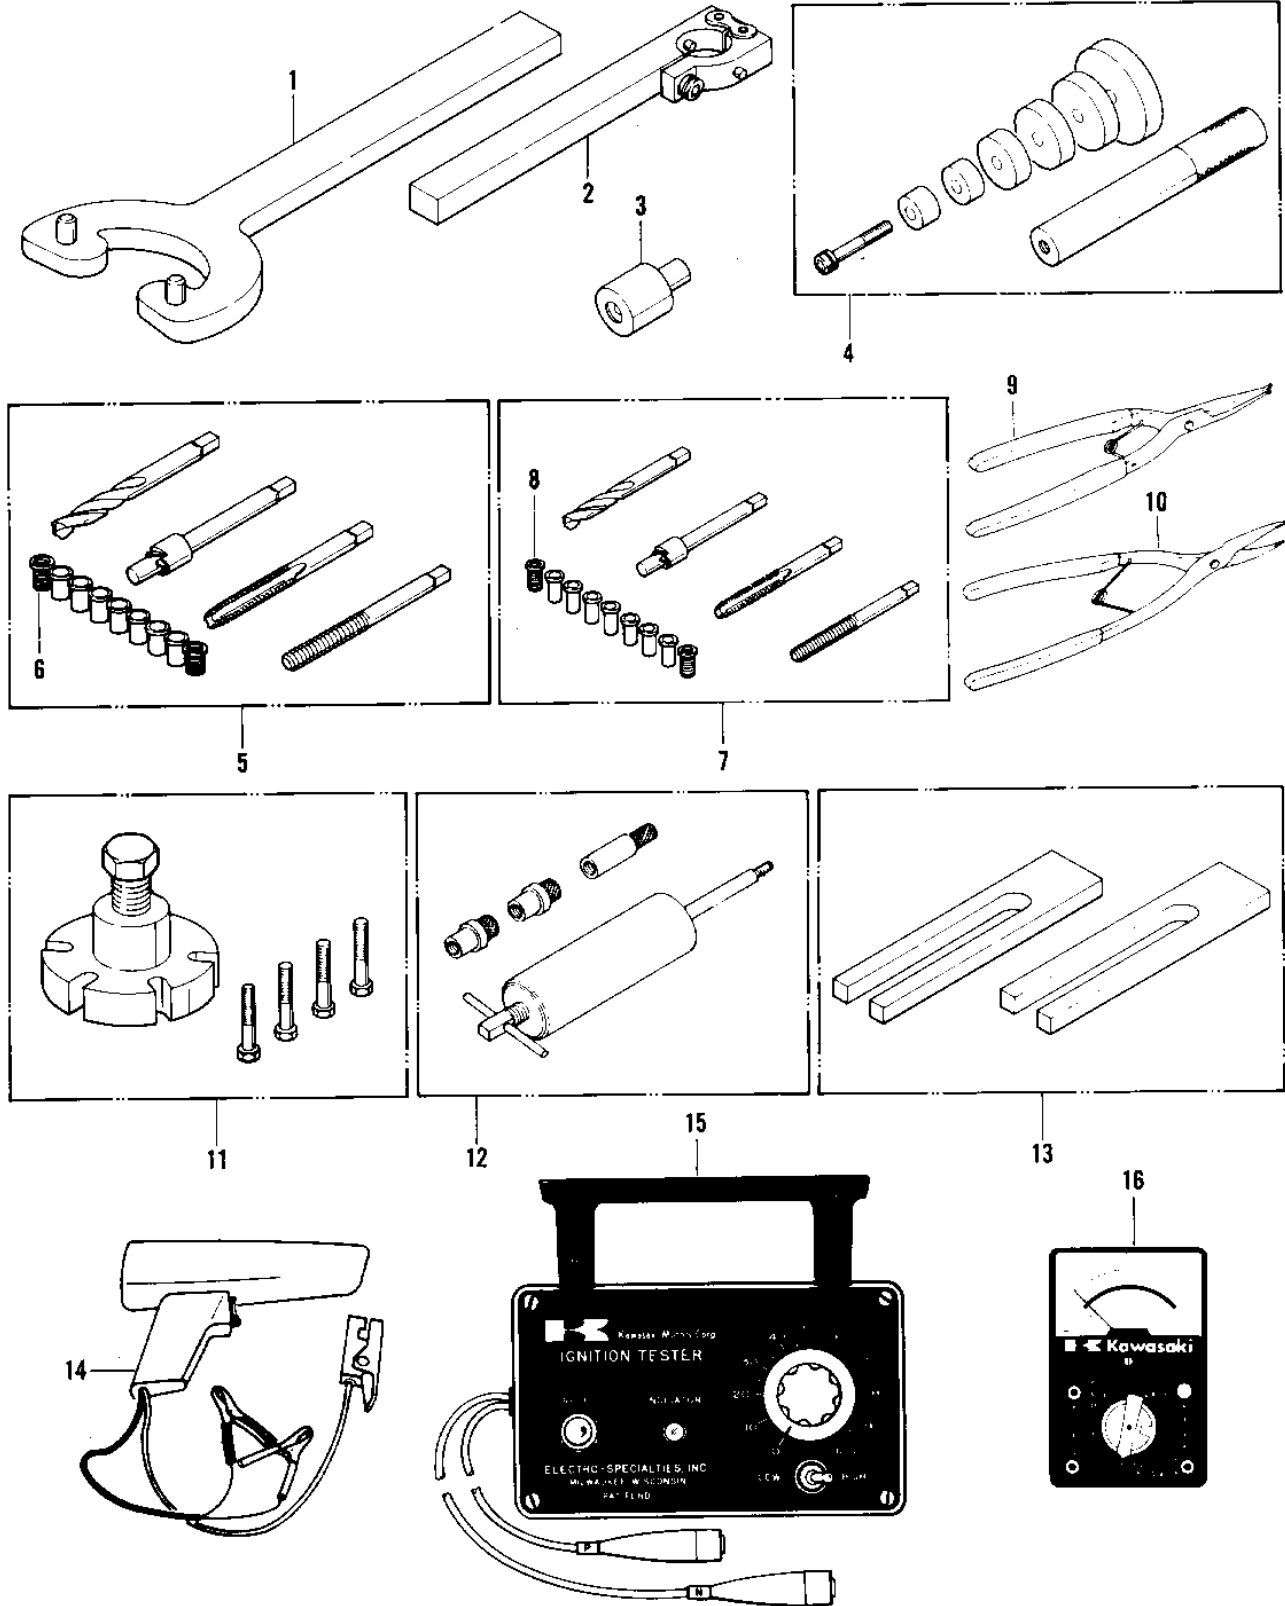

1977 JET SKI® JS440 PARTS DIAGRAM

SPECIAL SERVICE TOOLS ('77-'78 A1/A1A/A2)

1977 JET SKI® JS440 PARTS LIST

SPECIAL SERVICE TOOLS ('77-'78 A1/A1A/A2)

ITEM NAME	PART NUMBER	QUANTITY
COUPL FWHL SPAN (Canada) (Ref # 1)	W56019-002	1
HOLDER-DRIVE SHAFT (Ref # 2)	W56019-003	1
ADAPTER-COUPLER PLLR (Ref # 3)	W56019-001	1
UNAVAILABLE IN PRICE BOOK (Ref # 4)	W56019-004	1
KIT-THREAD RPR,8MM (Ref # 5)	W56019-008	1
THRD INSERT 8MM (Canada) (Ref # 6)	W56019-009	1
KIT-THREAD RPR,6MM (Ref # 7)	W56019-006	1
THRD INSERT 6MM (Canada) (Ref # 8)	W56019-007	1
PLIERS,CIRCLIP,OUTSID (Ref # 9)	57001-144	1
PLIERS,CIRCLIP,INSIDE (Ref # 10)	57001-143	1
57001-259 (Canada) (Ref # 11)	T57001-259	1
57001-910 (Canada) (Ref # 12)	T57001-910	1
UNAVAILABLE IN PRICE BOOK (Ref # 13)	T57001-170	1
*** N.L.A.*** (Canada) (Ref # 14)	57001-3514	1
*** N.L.A.*** (Canada) (Ref # 15)	T56019-201	1
MULTIMETER (Ref # 16)	57001-983	1