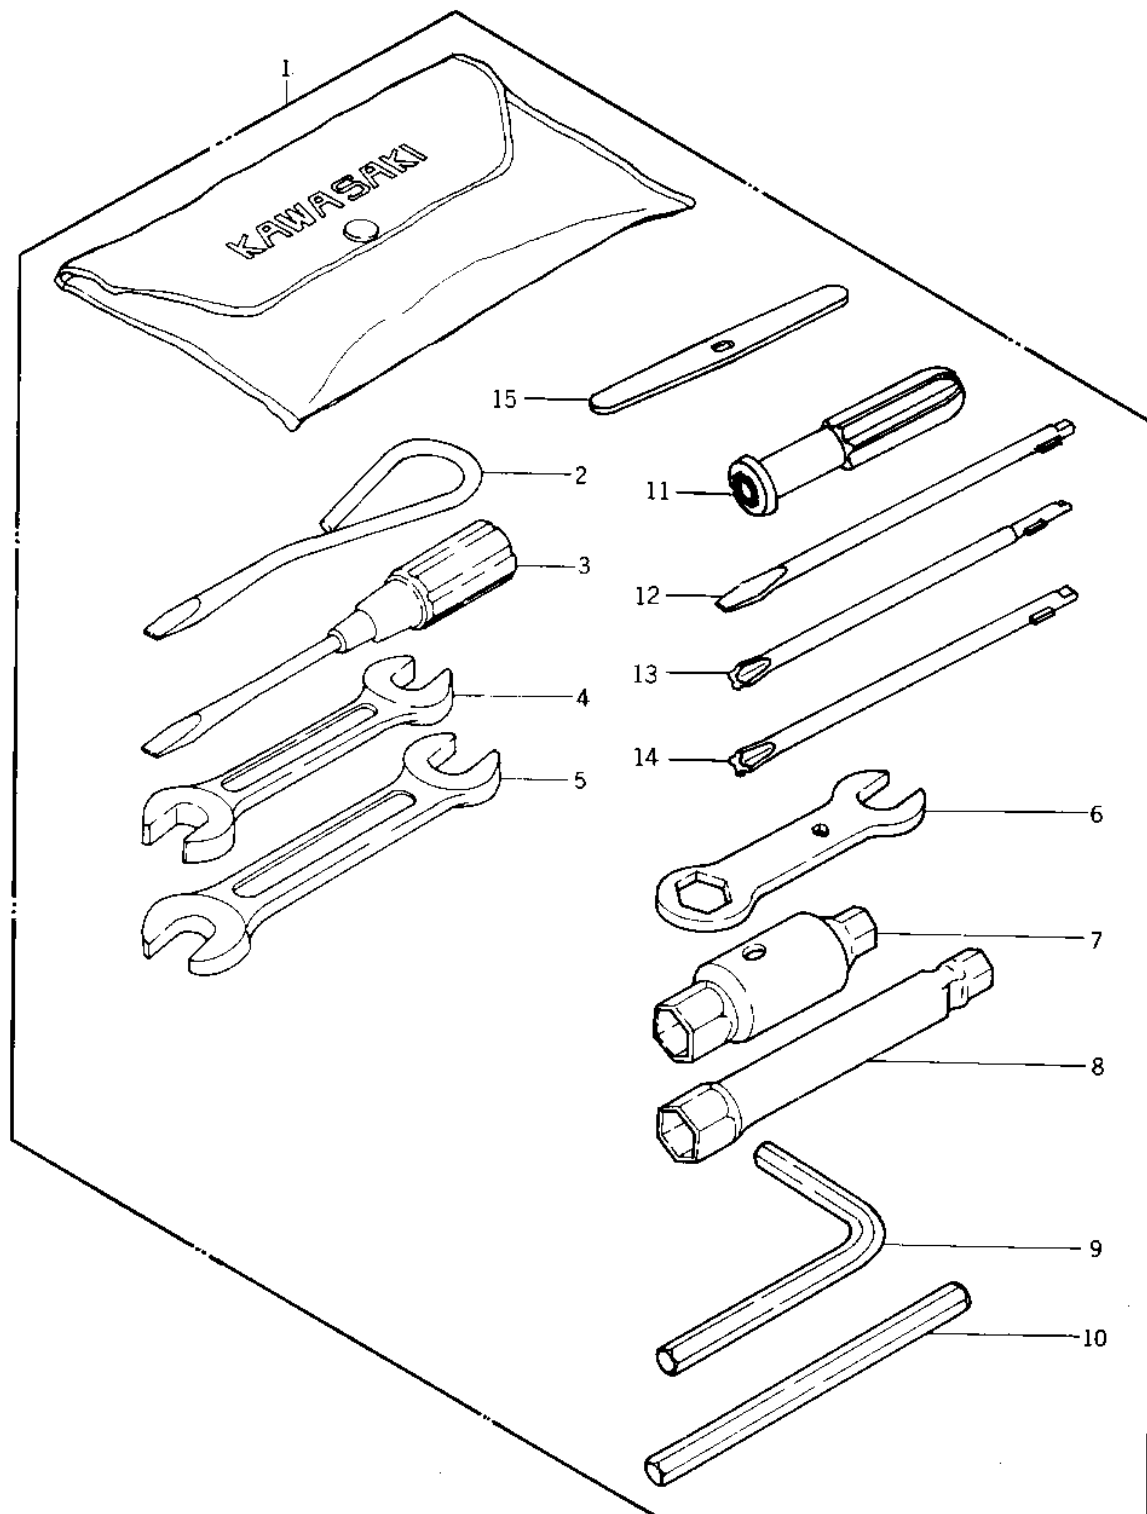

1977 JET SKI® JS440 PARTS DIAGRAM

OWNER TOOLS ('77-'78 A1/A1A/A2)

1977 JET SKI® JS440 PARTS LIST

OWNER TOOLS ('77-'78 A1/A1A/A2)

| ITEM NAME | PART NUMBER | QUANTITY |
|--------------------------------------|-------------|----------|
| TOOLKIT (Ref # 1) | 56007-3706 | 2 |
| DRIVER(-) (Ref # 2) | 92107-501 | 1 |
| DRIVER(-) (Ref # 3) | 954F0400 | 1 |
| UNAVAILABLE IN PRICE BOOK (Ref # 4) | 960B1013 | 1 |
| UNAVAILABLE IN PRICE BOOK (Ref # 5) | 960B1722 | 1 |
| WRENCH,BOX 27X32 (Ref # 6) | 92108-503 | 1 |
| WRENCH,SOCKET 20X27 (Ref # 7) | 92110-502 | 1 |
| WRENCH,SOCKET 8X10 (Ref # 8) | 92110-503 | 1 |
| WRENCH,HEXAGON (Ref # 9) | 92127-503 | 1 |
| UNAVAILABLE IN PRICE BOOK (Ref # 10) | 92111-502 | 1 |
| 92106-1001 (Canada) (Ref # 11) | 92106-004 | 1 |
| 92107-1052 (Canada) (Ref # 12) | 92107-007 | 1 |
| TOOL-DRIVER (Ref # 13) | 92107-1052 | 1 |
| 92107-1002 (Canada) (Ref # 14) | 92107-008 | 1 |
| LEVER,SCREW DRIVER (Ref # 15) | 92111-006 | 1 |