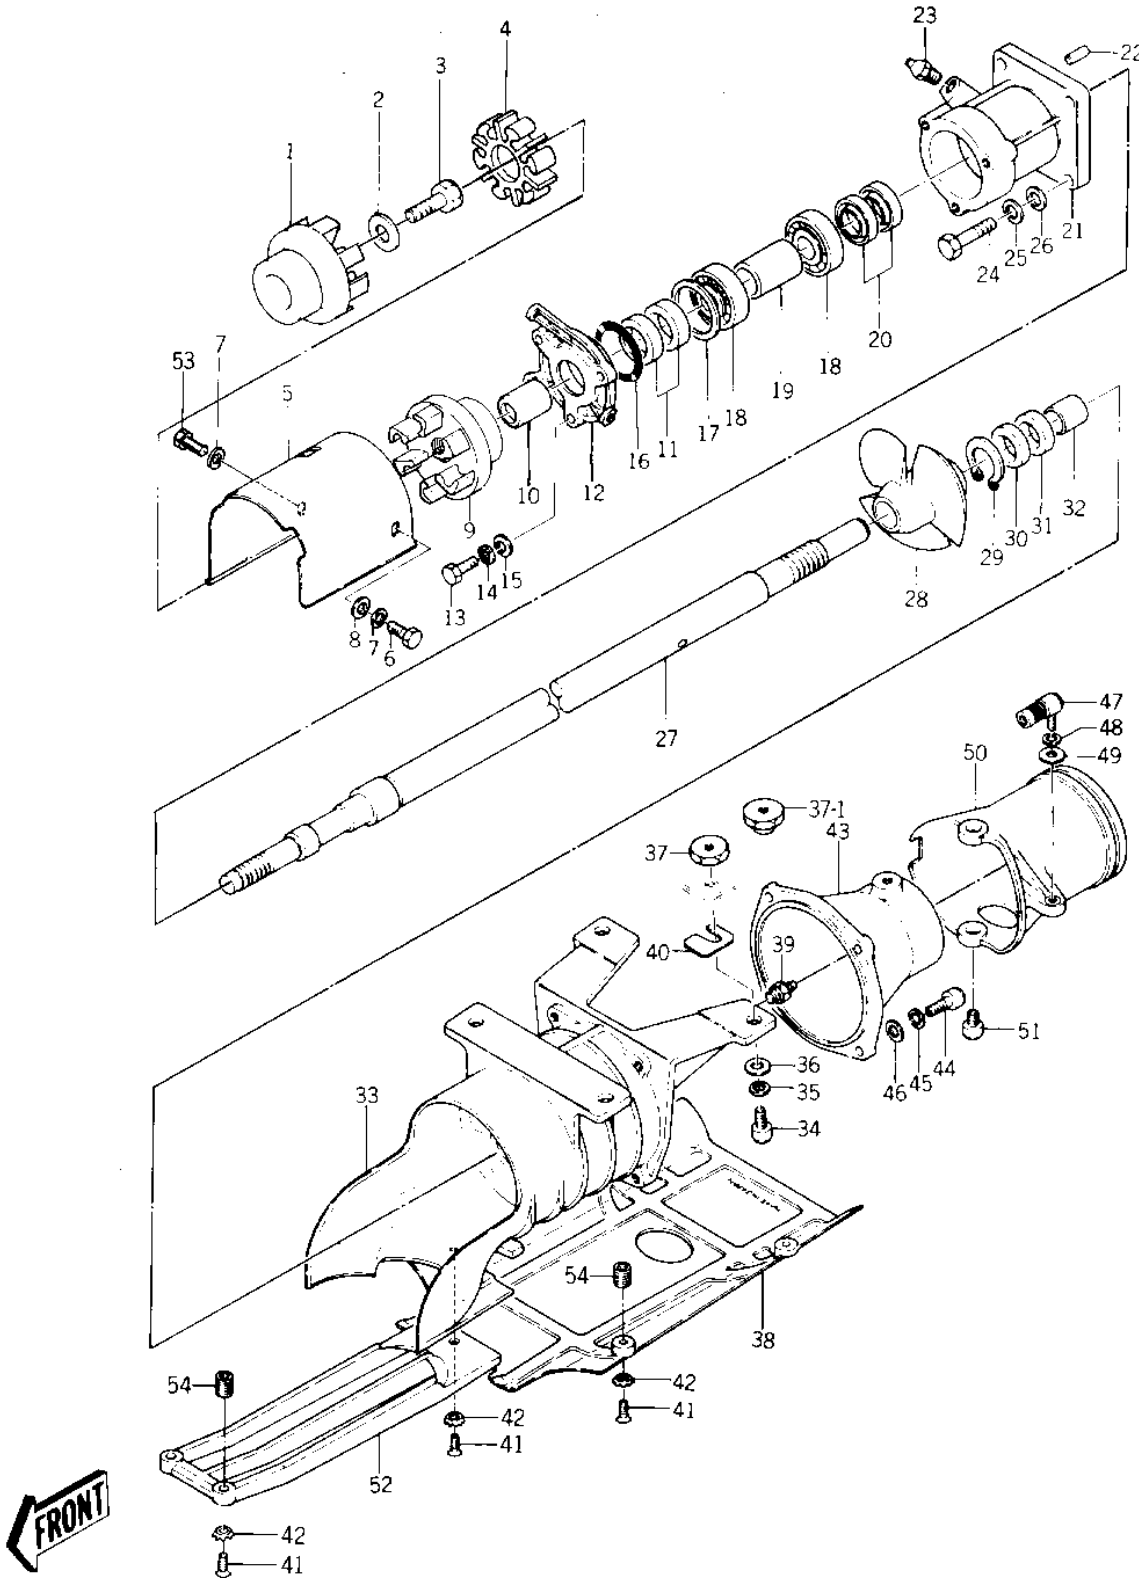

## 1977 JET SKI® JS440 PARTS DIAGRAM

DRIVE SHAFT/JET PUMP ('77-'78 A1/A1A/A2)

## 1977 JET SKI® JS440 PARTS LIST

DRIVE SHAFT/JET PUMP ('77-'78 A1/A1A/A2)

ITEM NAME	PART NUMBER	QUANTITY
CASE-PUMP (Ref # 33)	59336-3701	1
BOLT-SOCKET (Ref # 34)	120R1025	1
WASHER-SPRING,10MM (Ref # 35)	461S1000	1
WASHER (Ref # 36)	411S1000	1
NUT 10M/M (Ref # 37)	92015-527	1
NUT,10M/M (Ref # 37-1)	92015-3005	1
COVER,PUMP (Ref # 38)	59036-558	1
SHIM,T=0.3 (Ref # 40)	92025-3701	2
SHIM.T=0.5 (Ref # 40)	92025-3702	1
SHIM,T=1.0 (Ref # 40)	92025-3703	1
SCREW 6X16 (Ref # 41)	92011-563	1
WASHER (Ref # 42)	92095-512	1
NOZZLE,PUMP (Ref # 43)	59136-3001	2
BOLT 8X22 (Ref # 44)	92003-528	1
WASHER (Ref # 46)	92022-562	1
JOINT-BALL (Ref # 47)	59266-3707	1
WASHER (Ref # 49)	92022-567	1
NOZZLE-STRG (Ref # 50)	59476-3702	1
BOLT 6X11 (Ref # 51)	92003-532	1
GRATE (Ref # 52)	59366-3001	1
BOLT 6X16 (Ref # 53)	110R0616	1
NUT-INSERT,6MM (Ref # 54)	92015-523	1