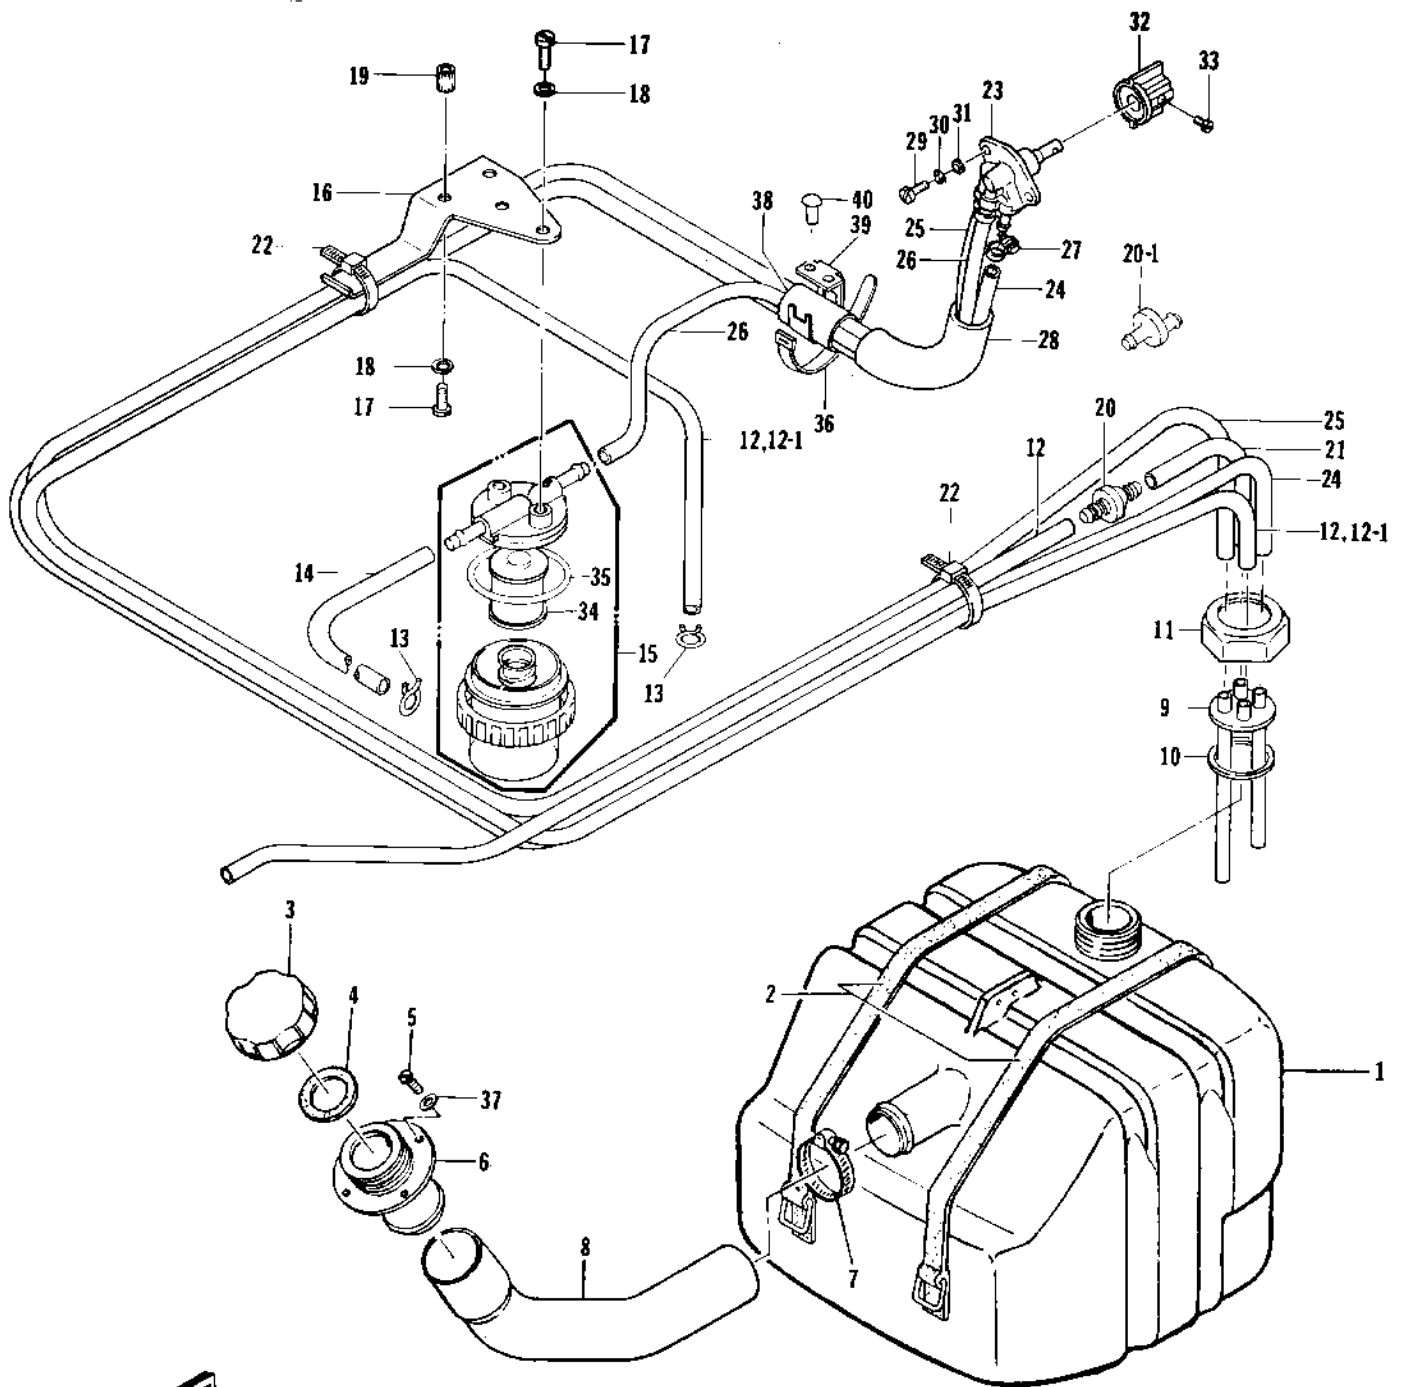

## 1977 JET SKI® JS440 PARTS LIST

FUEL TANK ('77-'78 A1/A1A/A2)

| ITEM NAME                        | PART NUMBER | QUANTITY |
|----------------------------------|-------------|----------|
| TANK-FUEL (Ref # 1)              | 51004-3702  | 1        |
| BAND,FUEL TANK (Ref # 2)         | 92072-521   | 1        |
| CAP,FUEL TANK (Ref # 3)          | 51049-3001  | 1        |
| GASKET (Ref # 4)                 | 92065-504   | 2        |
| SCREW 0.16X0.5 (Ref # 5)         | 92011-562   | 1        |
| FILLER,FUEL TANK (Ref # 6)       | 59231-3001  | 2        |
| CLAMP,HOSE (Ref # 7)             | 92037-506   | 1        |
| HOSE,FUEL INLET (Ref # 8)        | 92059-525   | 1        |
| OUTLET,FUEL (Ref # 9)            | 31064-3001  | 1        |
| RETAINER (Ref # 11)              | 23072-501   | 1        |
| TUBE,FUEL,6X10X940 (Ref # 12)    | 92059-3025  | 1        |
| TUBE,6X10X760 (Ref # 12-1)       | 92059-3012  | 1        |
| CLAMP,SPARK PLUG CAP (Ref # 13)  | 92037-1173  | 1        |
| TUBE,6X380 (Ref # 14)            | 92059-546   | 1        |
| TUBE,6X10X200 (Ref # 14)         | 92059-3011  | 1        |
| FILTER,FUEL (Ref # 15)           | 59236-505   | 1        |
| FILTER-FUEL (Ref # 15)           | 49019-3701  | 1        |
| BRACKET,FUEL FILTER (Ref # 16)   | 11047-3743  | 1        |
| SCREW,PAN HEAD,6X12 (Ref # 17)   | 220R0612    | 2        |
| WASHER-SPRING,6MM (Ref # 18)     | 461S0600    | 1        |
| NUT-INSERT,6MM \$\$ (Ref # 19)   | 92015-533   | 1        |
| VALVE,RELIEF (Ref # 20)          | 49057-3001  | 2        |
| PIPE,FUEL (1) (Ref # 21)         | 92059-527   | 1        |
| TUBE,FUEL,5.8X12.2X55 (Ref # 21) | 92059-3026  | 1        |
| BAND,SHORT (Ref # 22)            | 92072-030   | 1        |
| TAP-ASSY,FUEL (Ref # 23)         | 51023-3705  | 1        |
| TUBE,6X1300 (Ref # 24)           | 92059-552   | 2        |
| TUBE,6X1300,RESERVE (Ref # 25)   | 92059-553   | 2        |
| TUBE,6X750 (Ref # 26)            | 92059-554   | 1        |