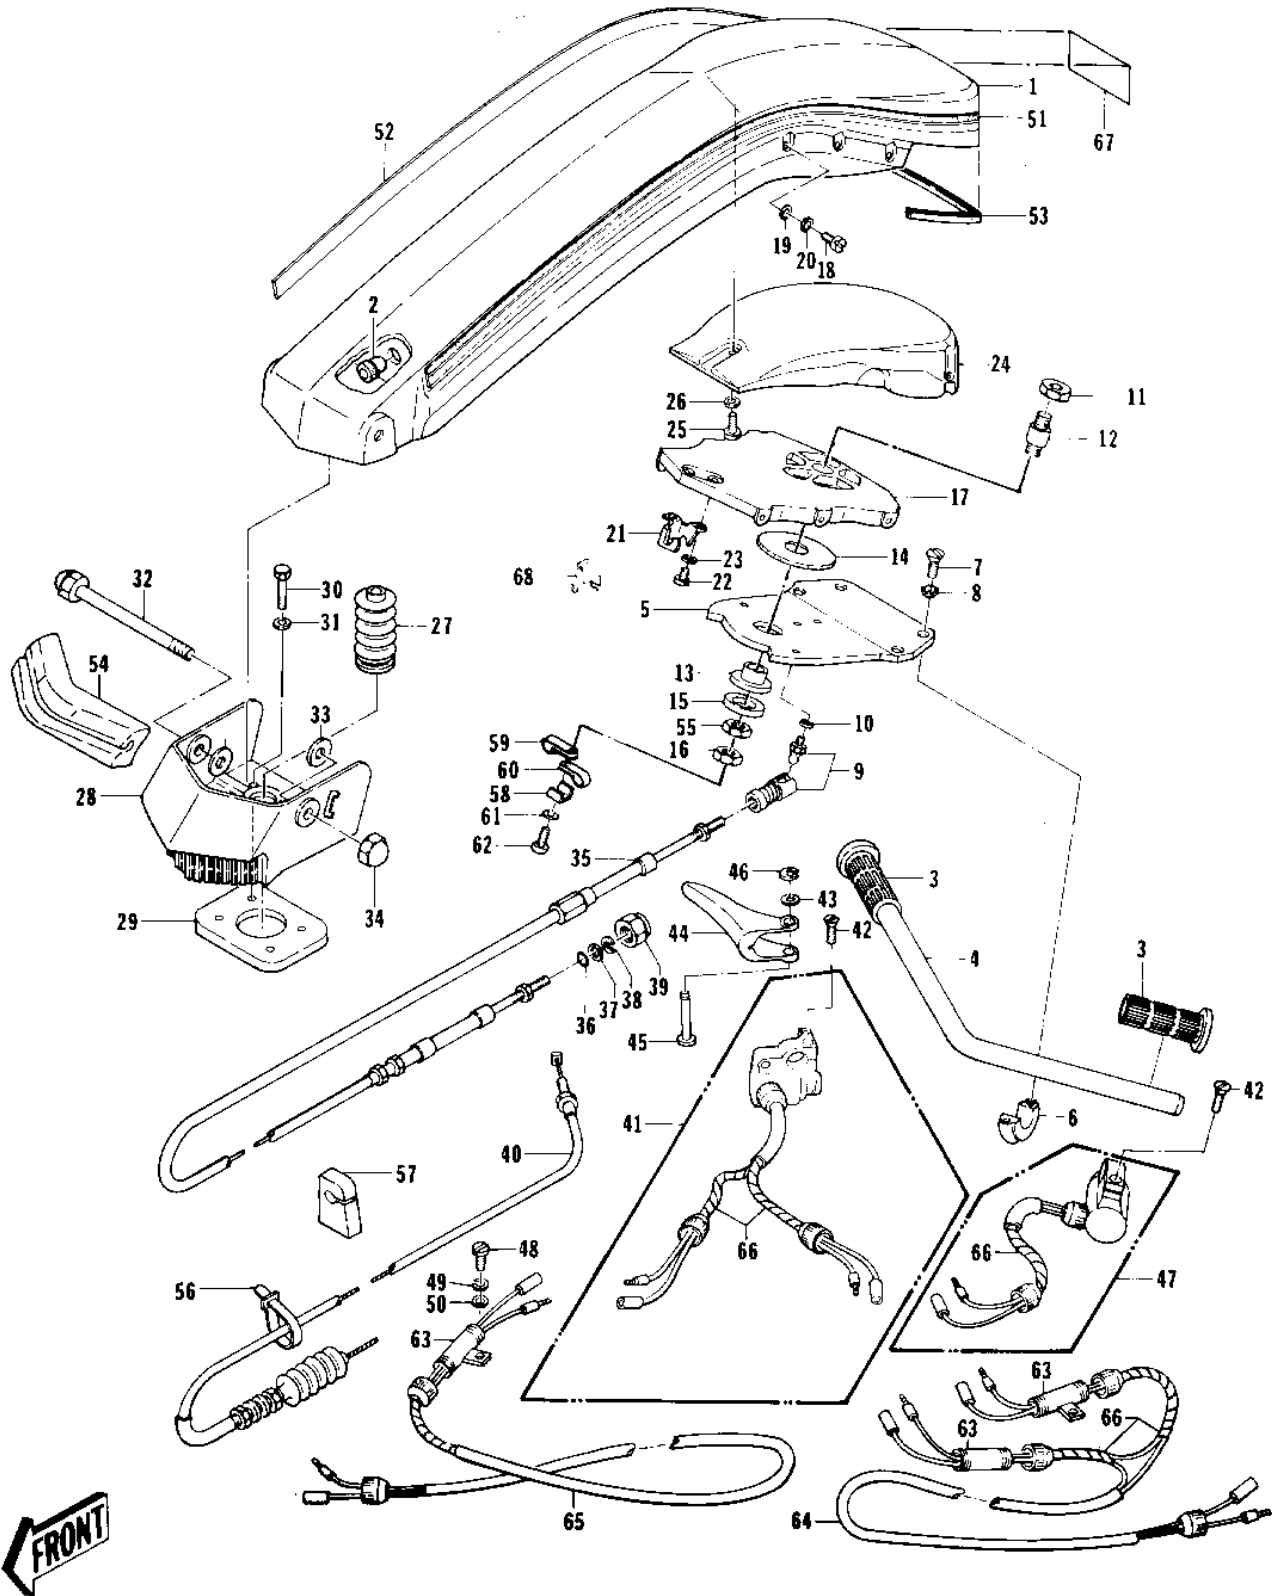

## 1977 JET SKI® JS440 PARTS LIST

HANDLE POLE/CABLES (JS440-A2)

ITEM NAME	PART NUMBER	QUANTITY
POLE-HANDLE-PLAIN (Ref # 1)	59166-3002-8C	1
GROMMET (Ref # 2)	92071-530	1
GRIP,HANDLE,RH (Ref # 3)	46075-3704	1
HANDLEBAR (Ref # 4)	32032-3017	1
PLATE,HANDLEBAR (Ref # 5)	13169-3004	1
CLAMP,HANDLE PIPE (Ref # 6)	92037-503	1
SCREW,8X25 (Ref # 7)	221R0825	1
WASHER (Ref # 8)	92095-511	1
JOINT-BALL (Ref # 9)	59266-3707	1
WASHER-SPRING,6MM (Ref # 10)	461S0600	4
NUT,16M/M (Ref # 11)	92015-536	1
STUD,PIVOT (Ref # 12)	92004-3003	1
BUSHING (Ref # 13)	92028-513	1
BUSHING (Ref # 14)	92028-512	1
WASHER (Ref # 15)	92022-571	1
NUT 18M/M (Ref # 16)	92015-506	1
BRACKET,SUPPORT (Ref # 17)	11046-3847	1
SCREW,6X18 (Ref # 18)	220R0618	1
WASHER (Ref # 19)	411S0600	2
HOLDER,CABLE (Ref # 21)	16065-509	1
SCREW,PAN HEAD,6X12 (Ref # 22)	220R0612	1
FLOAT ASSY, HANDLE (Ref # 24)	16031-506	1
SCREW 0.16X0.5 (Ref # 25)	92011-562	1
WASHER (Ref # 26)	92022-563	1
COVER-STEERING CABLE (Ref # 27)	59176-514	1
BRACKET-HANDLE-POLE,S (Ref # 28)	39021-3701-F2	1
PLATE-POLE BRACKET (Ref # 29)	59086-538	1
BOLT,8X30 (Ref # 30)	92150-3721	1
WASHER (Ref # 31)	411S0800	1