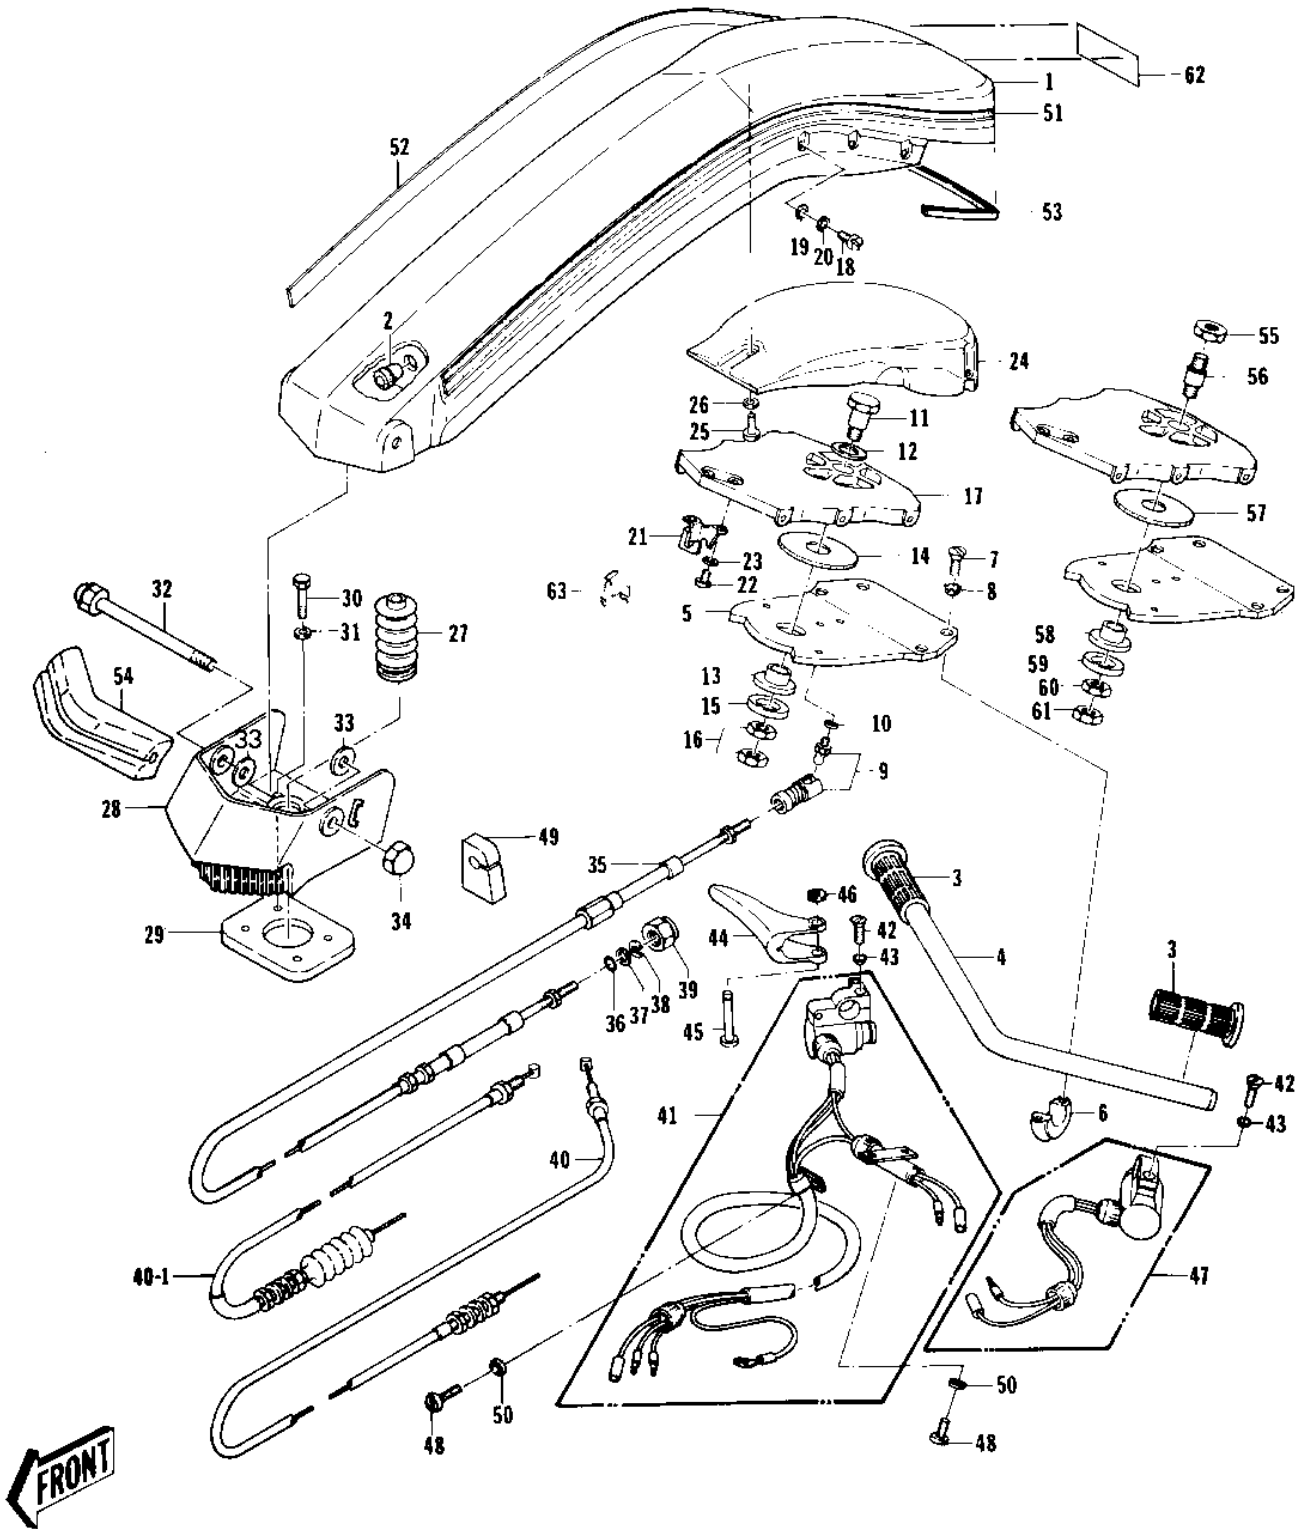

1977 JET SKI® JS440 PARTS DIAGRAM

HANDLE POLE/CABLES (JS440-A1/A1A)

1977 JET SKI® JS440 PARTS LIST

HANDLE POLE/CABLES (JS440-A1/A1A)

ITEM NAME	PART NUMBER	QUANTITY
POLE-HANDLE-PLAIN (Ref # 1)	59166-3002-8C	1
GROMMET (Ref # 2)	92071-530	1
GRIP,HANDLE,RH (Ref # 3)	46075-3704	1
HANDLEBAR (Ref # 4)	32032-3017	1
PLATE,HANDLEBAR (Ref # 5)	59086-542	2
CLAMP,HANDLE PIPE (Ref # 6)	92037-503	1
SCREW,8X25 (Ref # 7)	221R0825	1
WASHER (Ref # 8)	92095-511	1
JOINT-BALL (Ref # 9)	59266-3707	1
WASHER-SPRING,6MM (Ref # 10)	461S0600	3
BOLT 18X46 (Ref # 11)	92003-527	1
WASHER (Ref # 12)	92022-511	1
BUSH (Ref # 13)	92028-508	1
BUSH (Ref # 14)	92028-501	1
WASHER (Ref # 15)	92022-571	2
NUT 18M/M (Ref # 16)	92015-506	2
BRACKET,HANDLE SUPORT (Ref # 17)	59016-552	1
BRACKET,SUPPORT (Ref # 17)	11046-3847	2
SCREW,6X18 (Ref # 18)	220R0618	2
WASHER (Ref # 19)	411S0600	1
HOLDER,CABLE (Ref # 21)	16065-509	1
SCREW,PAN HEAD,6X12 (Ref # 22)	220R0612	2
FLOAT ASSY, HANDLE (Ref # 24)	16031-506	1
SCREW 0.16X0.5 (Ref # 25)	92011-562	1
WASHER (Ref # 26)	92022-563	1
COVER-STEERING CABLE (Ref # 27)	59176-514	1
BRACKET-HANDLE-POLE,S (Ref # 28)	39021-3701-F2	1
PLATE-POLE BRACKET (Ref # 29)	59086-538	1
BOLT,8X30 (Ref # 30)	92150-3721	1