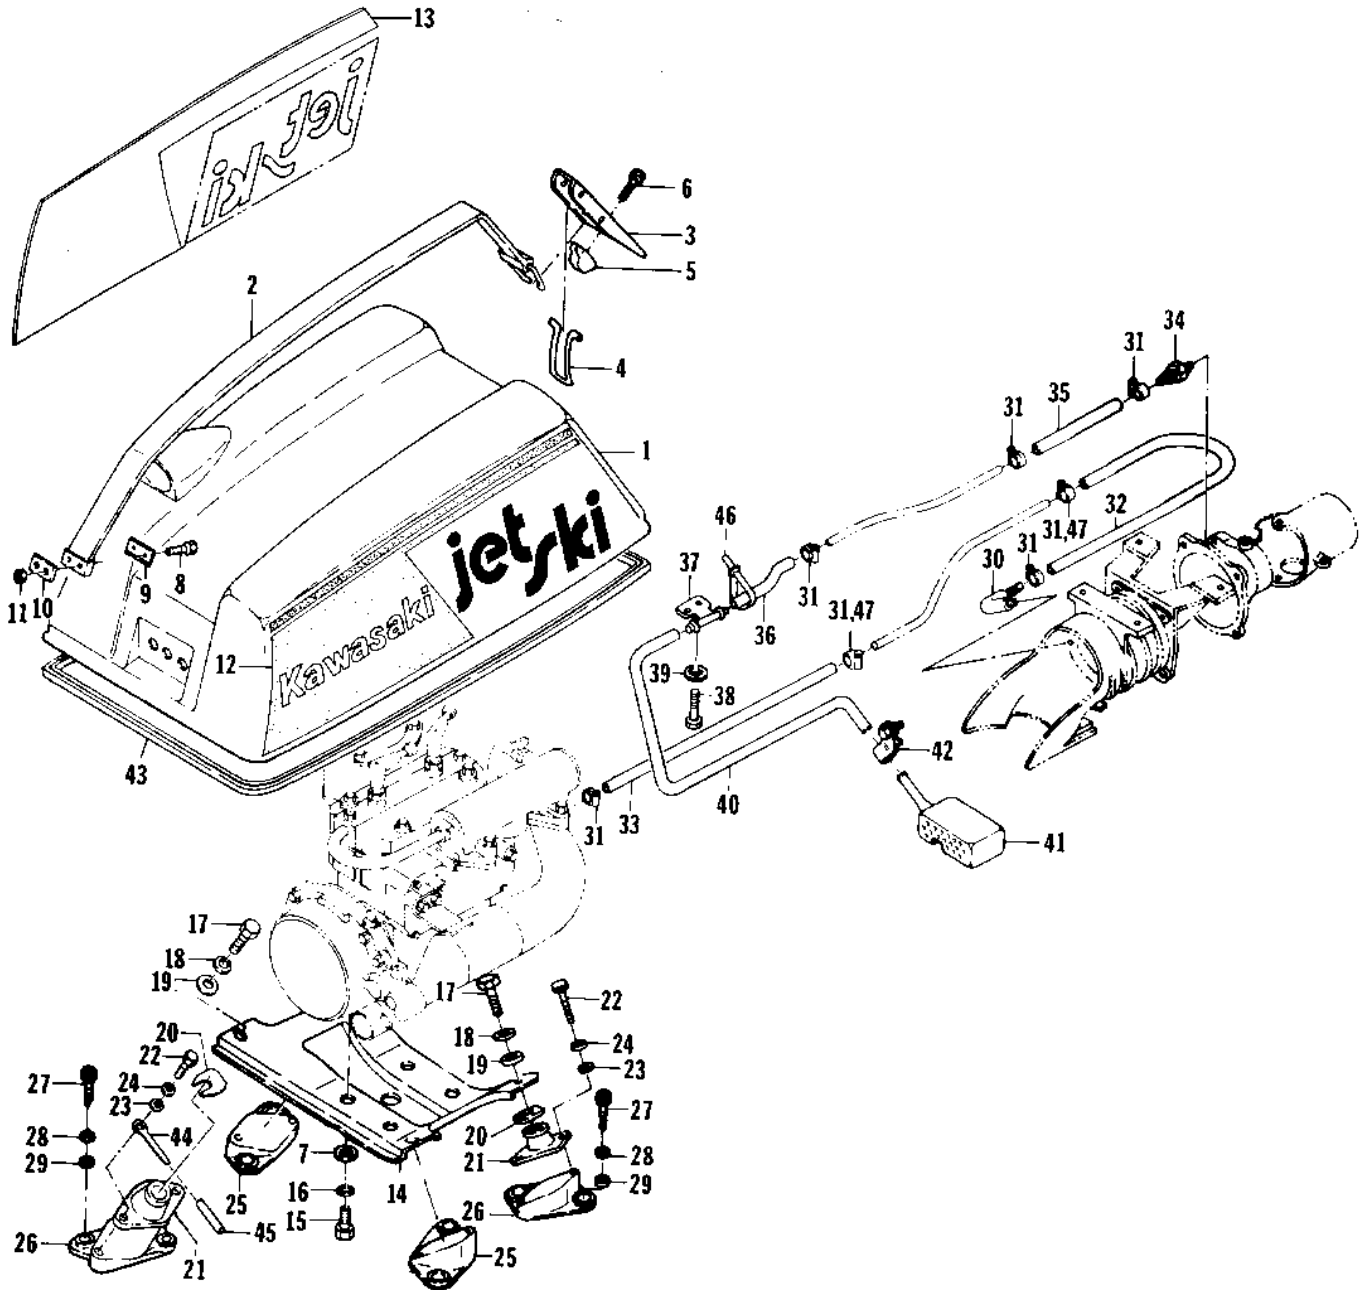

1977 JET SKI® JS440 PARTS DIAGRAM

ENGINE HOOD/COOLING & BILGE ('77-'78 A1/

1977 JET SKI® JS440 PARTS LIST

ENGINE HOOD/COOLING & BILGE ('77-'78 A1/

ITEM NAME	PART NUMBER	QUANTITY
HOOD-COMP-ENGINE,JET (Ref # 1)	59456-3719-8C	2
BAND,HOOD (Ref # 2)	92072-3746	1
LEVER (Ref # 3)	13168-3701	1
HINGE-HOOD LEVER (Ref # 4)	53009-503	1
DETENT-HOOD LEVER (Ref # 5)	59346-503	1
SCREW 0.16X0.5 (Ref # 6)	92011-562	2
WASHER (Ref # 7)	411S1400	1
BOLT,6X30 (Ref # 8)	92001-3022	1
WASHER,BAND (Ref # 9)	92022-509	1
PLATE-ENG. CVR. STRAP (Ref # 10)	59086-501	1
NUT,6M/M (Ref # 11)	311R0600	2
DECAL-ENG COVER,LH (Ref # 12)	56027-536	1
DECAL-ENG COVER,RH (Ref # 13)	56027-535	1
BED,ENGINE (Ref # 14)	59181-509-9G	1
BOLT 1/2 IN.X31 (Ref # 15)	92003-533	1
WASHER-SPRING,14MM (Ref # 16)	461S1400	1
BOLT 10X25 (Ref # 17)	110R1025	1
WASHER-SPRING,10MM (Ref # 18)	461S1000	1
WASHER,032X010.5X4T (Ref # 19)	92022-3023	1
SHIM,T=0.3 (Ref # 20)	92025-3701	2
SHIM.T=0.5 (Ref # 20)	92025-3702	1
SHIM,T=1.0 (Ref # 9)	92025-3703	1
DAMPER,ENGINE MOUNT (Ref # 21)	92160-3756	1
BOLT,8X20 (Ref # 22)	110R0820	1
WASHER (Ref # 23)	411S0800	2
WASHER SPRING 8MM (Ref # 24)	461S0800	2
BRACKET-ENGINE BED (Ref # 25)	59016-532	1
BRACKET-ENGINE BED (Ref # 26)	59016-533	1
BOLT 8X22 (Ref # 27)	92003-528	1