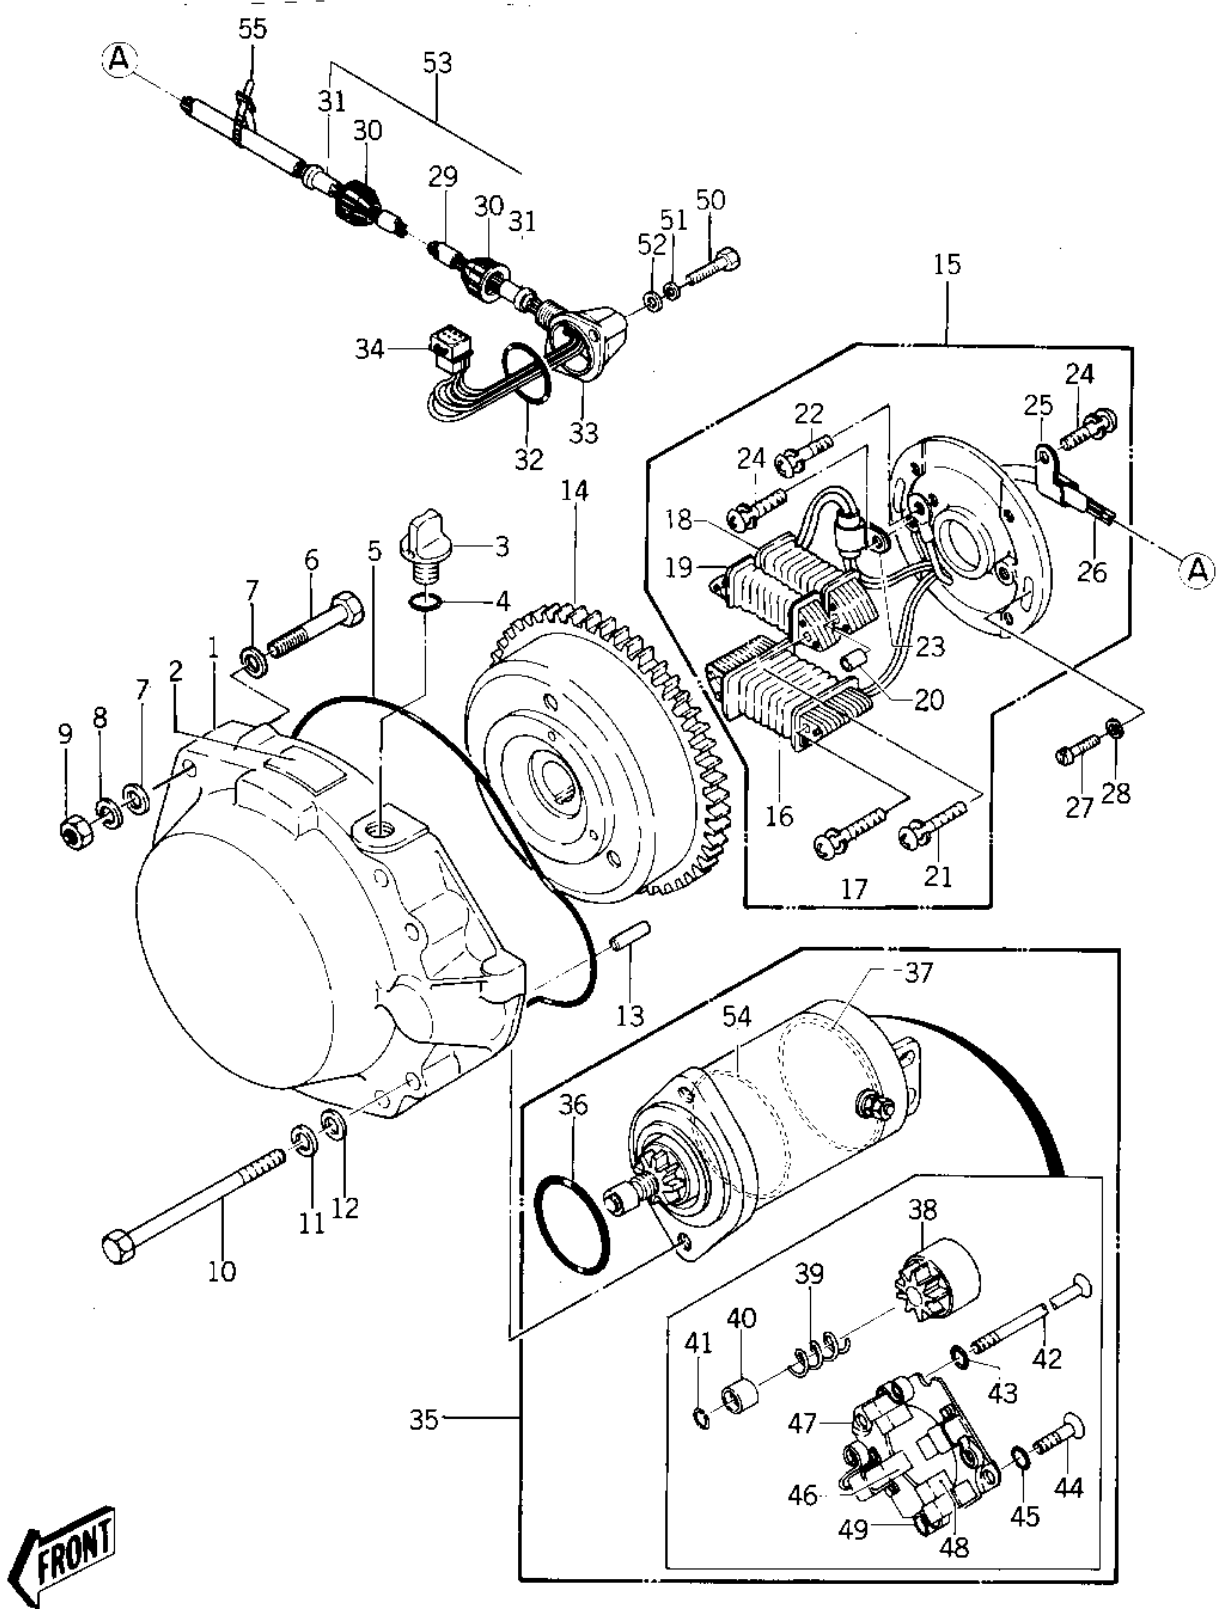

1977 JET SKI® JS440 PARTS DIAGRAM

GENERATOR/STARTER MOTOR ('77-'78 A1/A1A/

1977 JET SKI® JS440 PARTS LIST

GENERATOR/STARTER MOTOR ('77-'78 A1/A1A/

ITEM NAME	PART NUMBER	QUANTITY
COVER-GENERATOR (Ref # 1)	14031-3705	1
LABEL,HORSE POWER (Ref # 2)	56019-561	1
BREATHER (Ref # 3)	14069-3709	1
"O" RING (Ref # 4)	92055-515	1
"O" RING (Ref # 5)	92055-521	1
BOLT 8X50 (Ref # 6)	110R0850	1
WASHER (Ref # 7)	410S0800	2
WASHER SPRING 8MM (Ref # 8)	461S0800	2
NUT 8MM (Ref # 9)	311R0800	1
BOLT,8X80 (Ref # 10)	92001-3011	2
PIN,DOWEL (Ref # 13)	551R0612	1
FLYWHEEL ASSY (Ref # 14)	21050-3005	2
STATOR ASSY (Ref # 15)	21003-524	1
COIL,CHARGE (Ref # 16)	59031-501	1
SCREW 5X34 (Ref # 17)	92011-530	1
COIL,EXCITING (Ref # 18)	21049-506	1
COIL,PULSING (Ref # 19)	59026-504	1
COLLAR,COIL (Ref # 20)	92027-509	1
SCREW 5X40 (Ref # 21)	92011-533	1
SCREW 4X6 (Ref # 22)	92011-559	1
CLAMP (Ref # 23)	92037-520	1
SCREW 4X8 (Ref # 24)	92011-560	1
CLAMP (Ref # 25)	92037-547	1
HARNESS,MAGNETO (Ref # 26)	26001-3006	1
SCREW 5X20 (Ref # 27)	232B0520A	1
WASHER (Ref # 28)	92022-544	1
CAP-ASSY (Ref # 29)	14075-3001	4
TUBE,10X335 (Ref # 29)	92059-3019	1
CAP (Ref # 30)	11012-3012	1