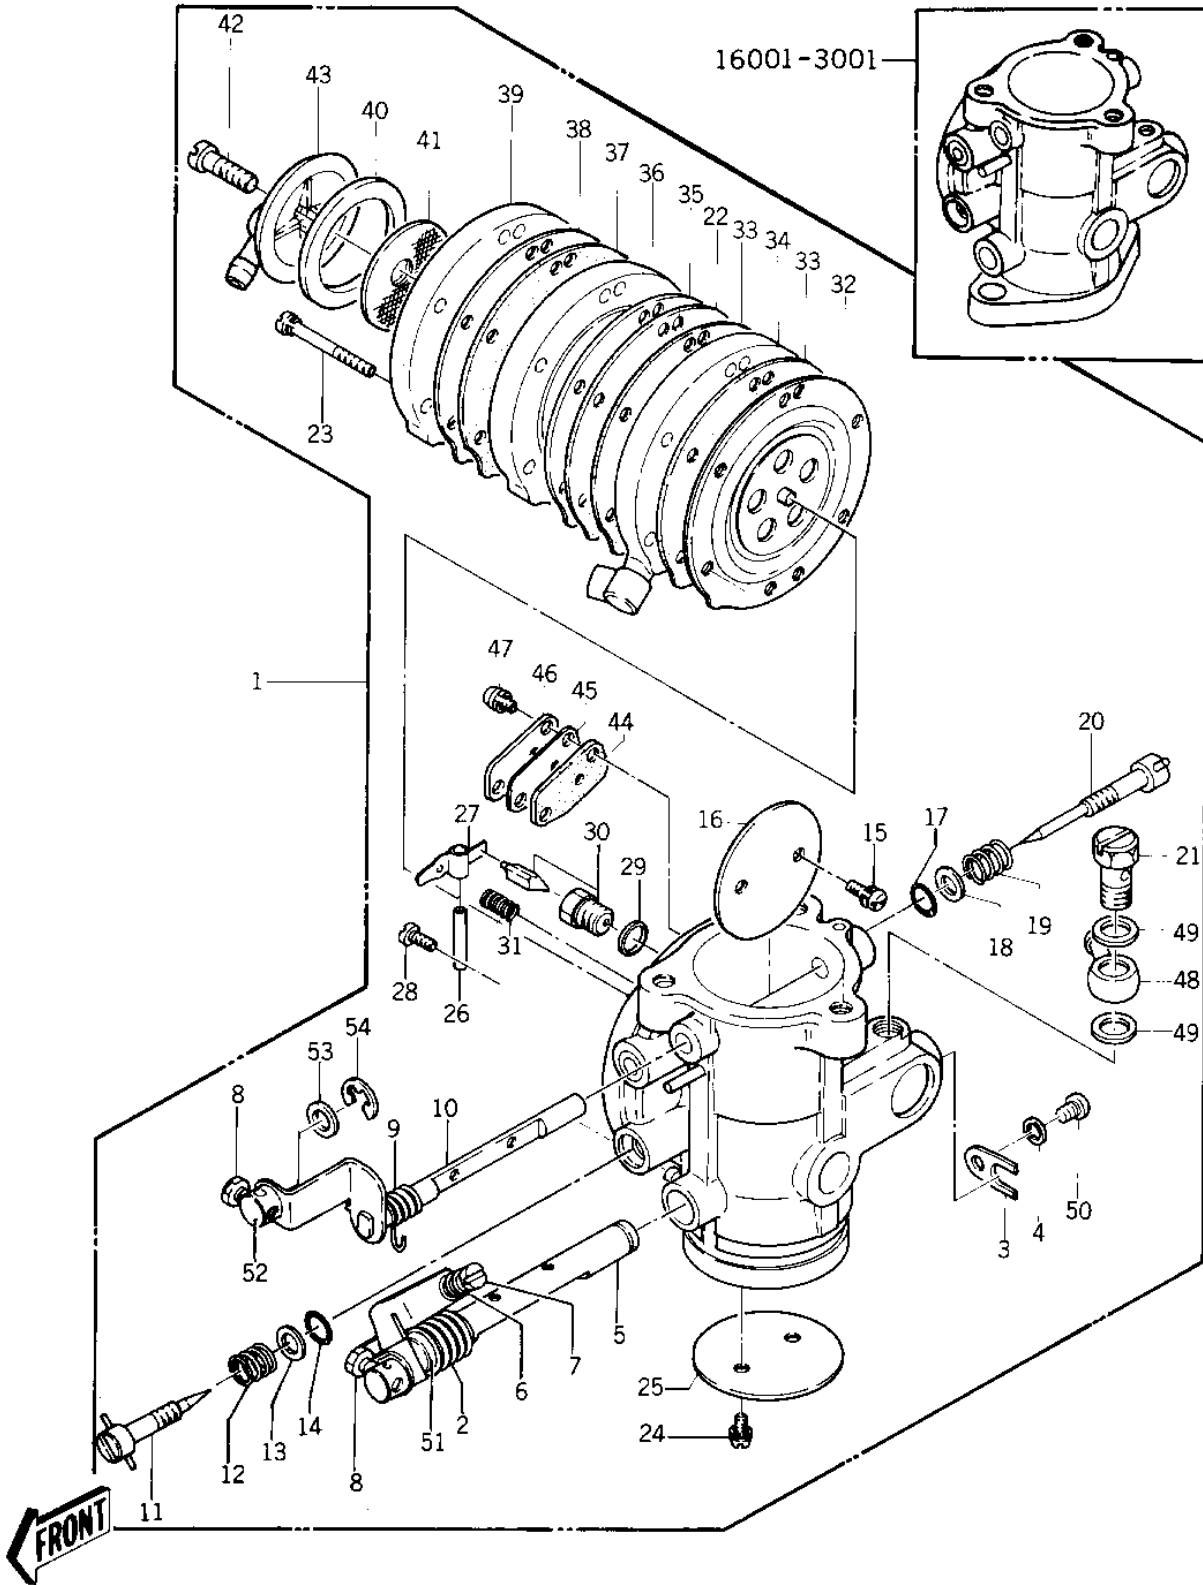

## 1977 JET SKI® JS440 PARTS LIST

CARBURETOR ('77-'78 A1/A1A/A2)

ITEM NAME	PART NUMBER	QUANTITY
CARBURETOR ASSY (Ref # 1)	16001-512	1
CARBURETOR (Ref # 1)	16001-3003-YR	1
SPRING,THROTTLE SHAFT (Ref # 2)	92081-547	1
PLATE,THROTTLE SHAFT (Ref # 3)	59086-543	1
WASHER SPRING 4MM (Ref # 4)	461F0400	1
THROTTLE SHAFT ASSY (Ref # 5)	59111-520	1
SPRING,CABLE PULLY (Ref # 6)	16040-022	1
SCREW,4X20 (Ref # 7)	92009-3009	1
BOLT,4X8 (Ref # 8)	92001-3026	1
SPRING (Ref # 9)	92081-525	1
CHOKE SHAFT ASS'Y (Ref # 10)	59111-513	1
SCREW,LOW SPEED (Ref # 11)	59271-506	1
SPRING (Ref # 12)	92081-528	1
WASHER (Ref # 13)	92022-537	1
"0" RING (Ref # 14)	92055-510	1
SCREW 3X5 (Ref # 15)	92011-517	1
VALVE,CHOKE (Ref # 16)	16126-3001	1
"0" RING,DRAIN PLUG (Ref # 17)	92055-1093	1
WASHER (Ref # 18)	92065-528	1
SPRING (Ref # 19)	92081-534	1
SCREW,HIGH SPEED (Ref # 20)	59271-507	1
BOLT,BANJO (Ref # 21)	92003-521	1
GASKET (Ref # 22)	11009-3036	1
SCREW 4X30 (Ref # 23)	92011-515	1
SCREW 3X7 (Ref # 24)	92011-516	3
VALVE,THROTTLE (Ref # 25)	16025-503	1
FLOAT PIN (Ref # 26)	16032-006	1
ARM (Ref # 27)	59001-506	1
WASHER FLOAT VLV SEAT (Ref # 29)	16029-004	1