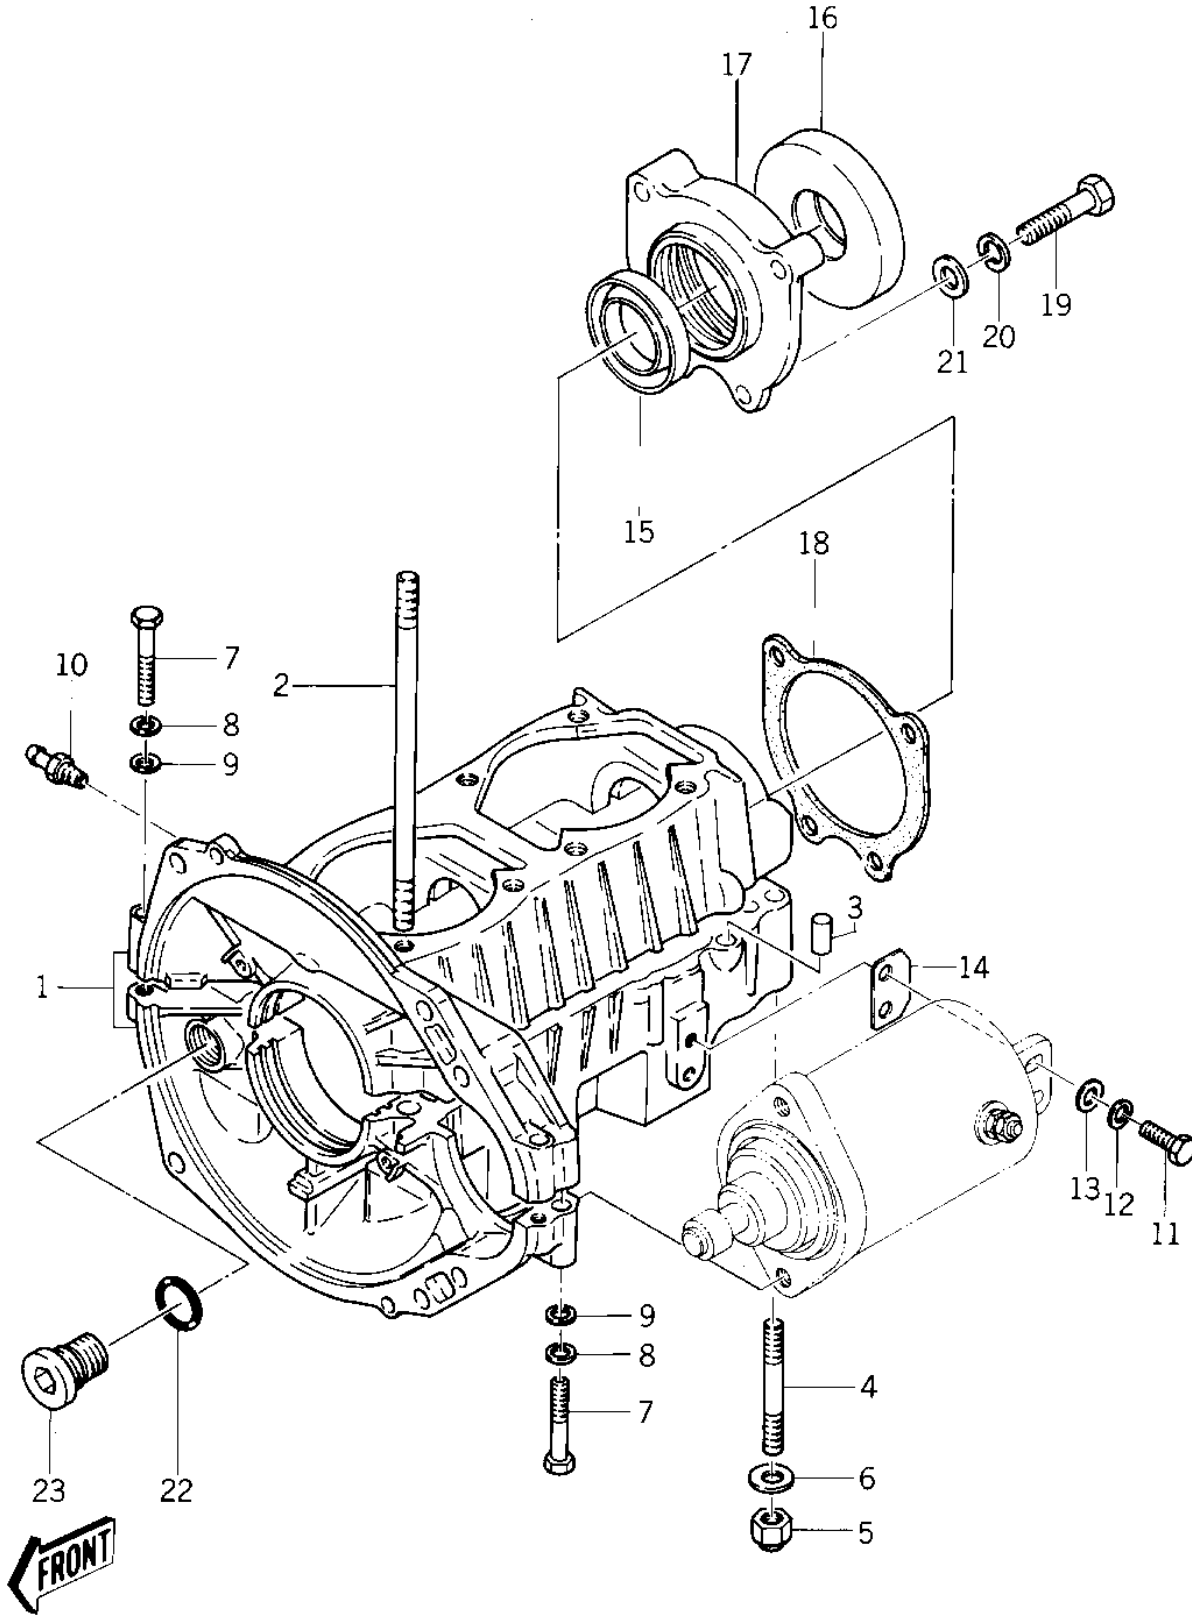

1977 JET SKI® JS440 PARTS DIAGRAM

CRANKCASE ('77-'78 A1/A1A/A2)

1977 JET SKI® JS440 PARTS LIST

CRANKCASE ('77-'78 A1/A1A/A2)

ITEM NAME	PART NUMBER	QUANTITY
CRANKCASE SET (Ref # 1)	14001-3015	2
STUD (Ref # 2)	92004-507	1
PIN-DOWEL (Ref # 3)	92042-007	1
STUD (Ref # 4)	92004-514	1
NUT-CAP,8MM (Ref # 5)	92015-3003	1
WASHER (Ref # 6)	410S0800	2
BOLT 6X40 (Ref # 7)	110R0640	1
WASHER-SPRING,6MM (Ref # 8)	461S0600	2
WASHER (Ref # 9)	410S0600	2
JOINT,PULS (Ref # 10)	59071-506	1
BOLT 6X20 (Ref # 11)	110R0620	1
SHIM,STARTER,T=0.4M/M (Ref # 14)	92025-3012	1
SHIM,STARTER,T=0.6M/M (Ref # 14)	92025-3013	1
SHIM,STARTER,T=0.8M/M (Ref # 14)	92025-3014	1
SEAL,OIL DC305513 (Ref # 15)	92050-512	1
SEAL,OIL SCY547410 (Ref # 16)	92050-508	1
HOUSING,OIL SEAL (Ref # 17)	23072-513-9G	1
GASKET,HOUSING (Ref # 18)	92065-515	1
BOLT,8X38 (Ref # 19)	92001-3017	1
WASHER SPRING 8MM (Ref # 20)	461S0800	1
"O" RING,16MM (Ref # 22)	670B2016	1
JOINT-STATOR WIRE (Ref # 23)	59071-516	1