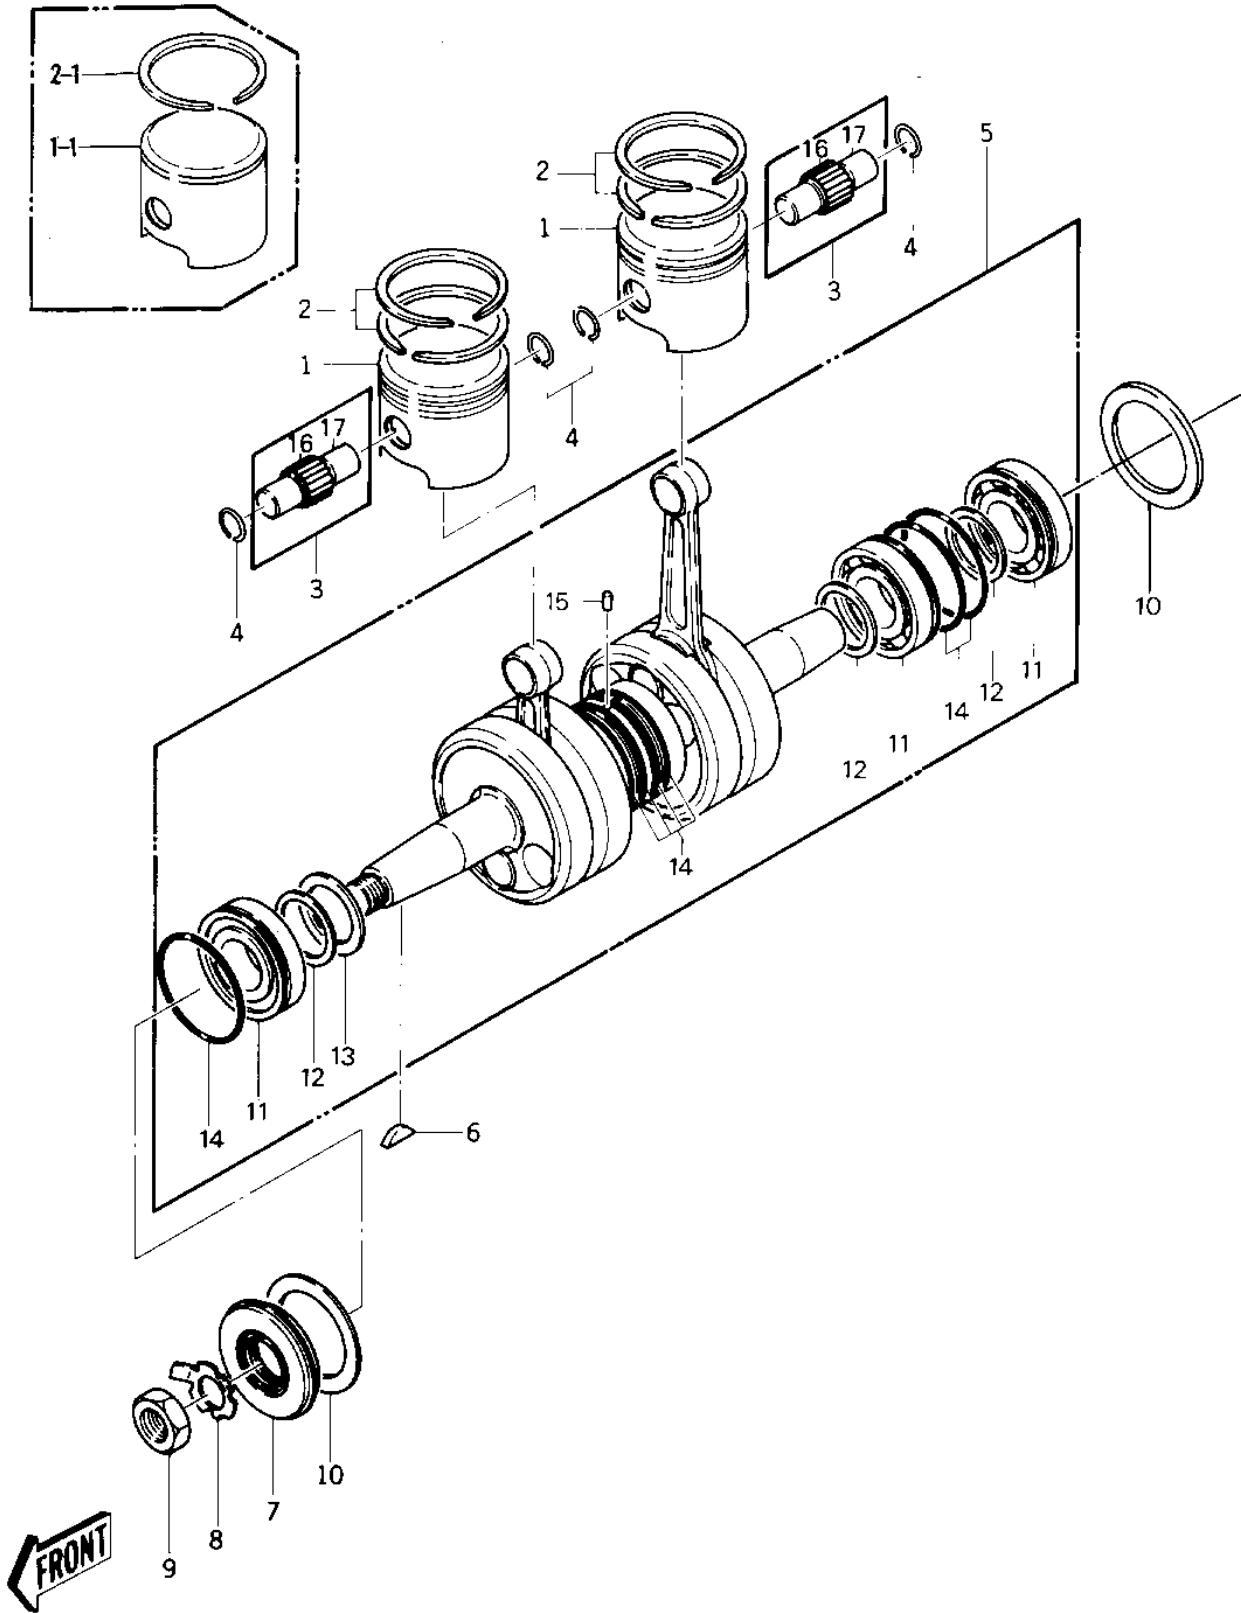

1977 JET SKI® JS440 PARTS DIAGRAM

CRANKSHAFT/PISTONS ('77-'78 A1/A1A/A2)

1977 JET SKI® JS440 PARTS LIST

CRANKSHAFT/PISTONS ('77-'78 A1/A1A/A2)

ITEM NAME	PART NUMBER	QUANTITY
PISTON-ENGINE,STD (Ref # 1)	13001-6001	1
PISTON-ENGINE,STD (Ref # 1-1)	13001-3017	1
PISTON-ENGINE,0.50 (Ref # 1-1)	13029-3001	1
PISTON RING SET (Ref # 2)	13008-530	1
PISTON RING SET,0.25 (Ref # 2)	13026-502	1
RING-PISTON TOP,STD (Ref # 2-1)	13003-3014	1
RING-PISTON TOP,0.50 (Ref # 2-1)	13003-3015	1
CIRCLIP PISTON PIN (Ref # 4)	92036-004	2
CRANKSHAFT ASSY (Ref # 5)	13036-523	1
WOODRUFF KEY (Ref # 6)	510A5200	1
SEAL,OIL TCY306210 (Ref # 7)	92050-507	1
WASHER,LOCK,20M/M (Ref # 8)	92022-569	1
NUT,20M/M (Ref # 9)	92015-535	1
WASHER (Ref # 10)	92022-3021	1
BEARING-BALL (Ref # 11)	92045-505	1
SHIM 0.1T (Ref # 12)	92025-513	1
SHIM 0.2T (Ref # 12)	92025-518	1
SHIM 0.3T (Ref # 12)	92025-523	1
SHIM 0.4T (Ref # 12)	92025-527	1
SHIM 0.5T (Ref # 12)	92025-530	1
SHIM 0.6T (Ref # 12)	92025-533	1
SHIM-1.0T (Ref # 13)	92025-532	1
O-RING (Ref # 14)	92055-504	1
PIN,DOWEL (Ref # 15)	551A0410	1
BEARING-SMALL END (Ref # 16)	13033-3005	2
PIN-PISTON (Ref # 17)	13002-504	1