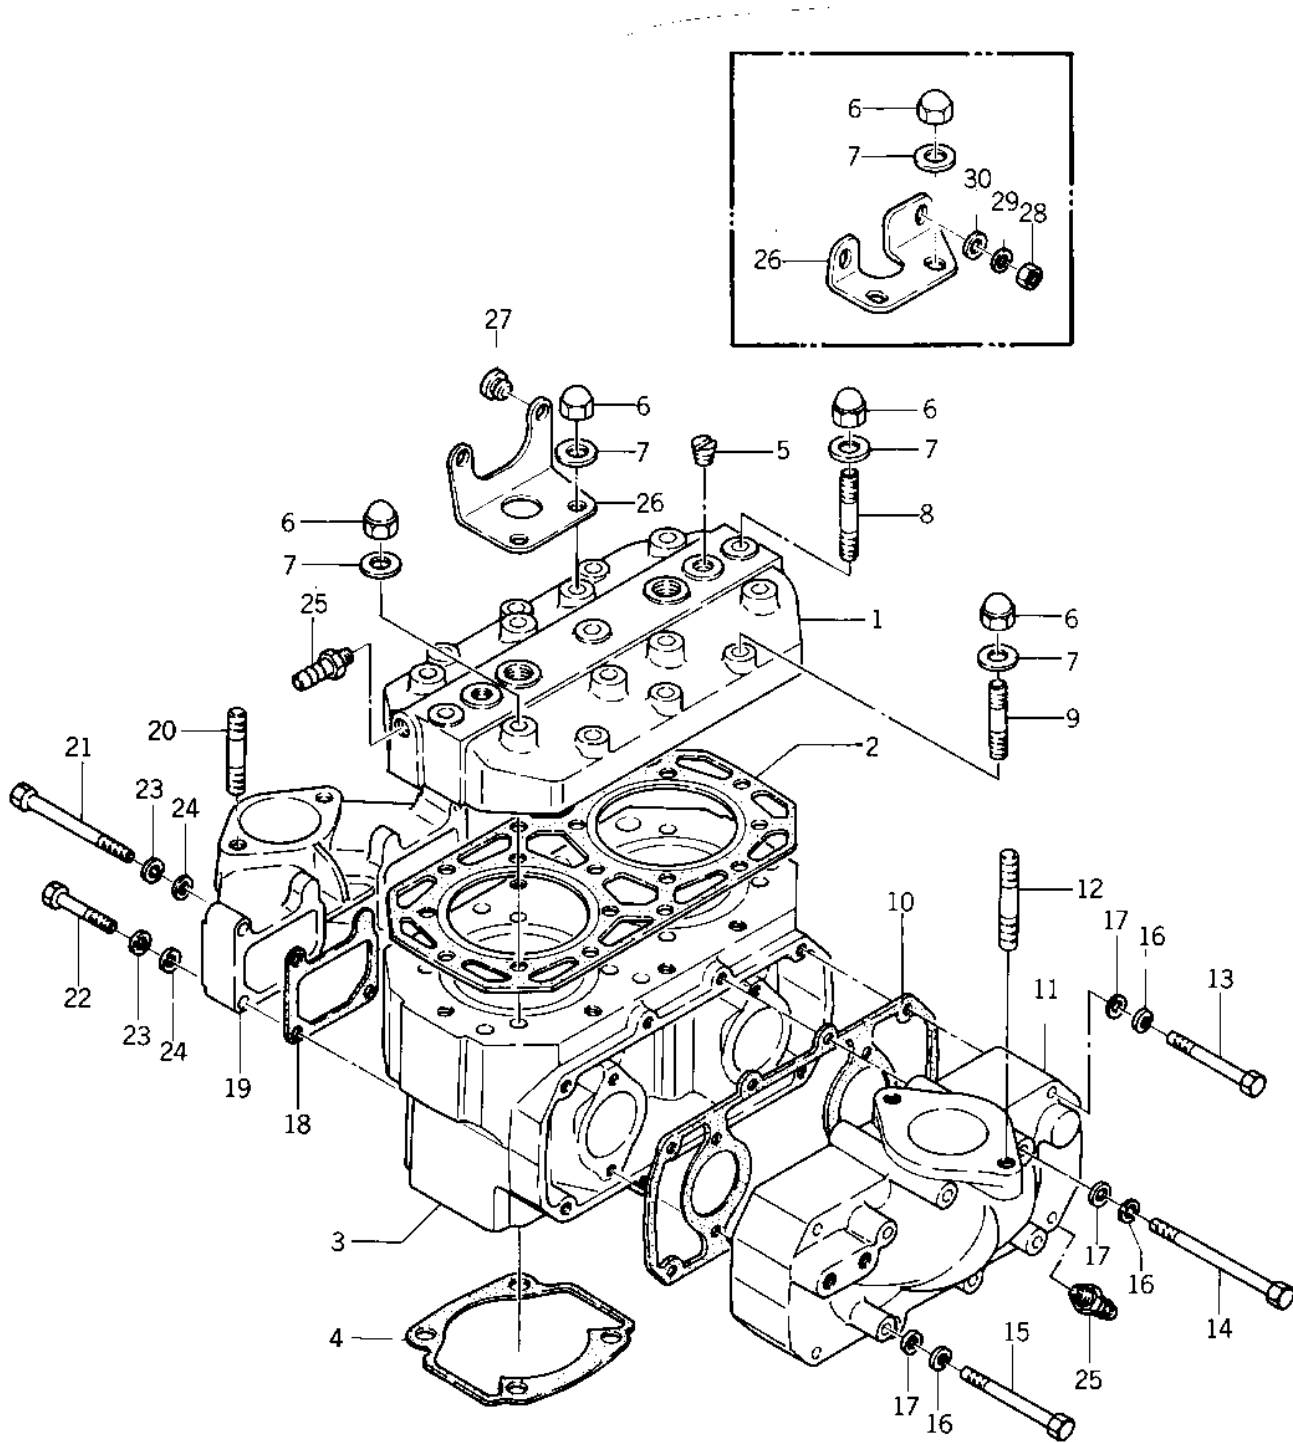

1977 JET SKI® JS440 PARTS DIAGRAM

CYLINDER HEAD/CYLINDER ('77-'78 A1/A1A/A)

1977 JET SKI® JS440 PARTS LIST

CYLINDER HEAD/CYLINDER ('77-'78 A1/A1A/A)

ITEM NAME	PART NUMBER	QUANTITY
HEAD ASSY,CYLINDER (Ref # 1)	49086-3001	1
GASKET-HEAD (Ref # 2)	11004-3711	1
CYLINDER ASSY (Ref # 3)	11005-3033	1
GASKET-CYLINDER (Ref # 4)	11009-505	1
PLUG,DRAIN (Ref # 5)	92066-3001	2
NUT-CAP,8MM (Ref # 6)	92015-3003	1
WASHER (Ref # 7)	411S0800	1
STUD,8X50 (Ref # 8)	92004-3010	1
STUD,8X42 (Ref # 9)	92004-3009	1
GASKET,EXHAUST MANIF (Ref # 10)	11009-3779	1
MANIFOLD-EXHAUST (Ref # 11)	59081-504-YR	1
STUD (Ref # 12)	172R0834	2
BOLT 6X55 (Ref # 13)	110R0655	1
BOLT 6X90 (Ref # 14)	110R0690	1
BOLT 6X75 (Ref # 15)	110R0675	1
WASHER-SPRING,6MM (Ref # 16)	461S0600	3
WASHER (Ref # 17)	410S0600	2
GASKET,INTAKE (Ref # 18)	11009-3785	1
MANIFOLD,INTAKE (Ref # 19)	59076-508	1
MANIFOLD-INTAKE (Ref # 19)	59076-505-YR	1
STUD (Ref # 20)	172R0822	1
BOLT,6X70 (Ref # 21)	110R0670	1
BOLT 6X35 (Ref # 22)	110R0635	1
JOINT,HOSE (Ref # 25)	92005-3001	2
BRACKET,CARBURETOR (Ref # 26)	59016-559	1
BRACKET,CARBURETOR (Ref # 26)	11034-3002	1
DAMPER (Ref # 27)	92075-523	1
NUT,6M/M (Ref # 28)	311R0600	1
WASHER,PLAIN,6M/M (Ref # 30)	92022-3018	1