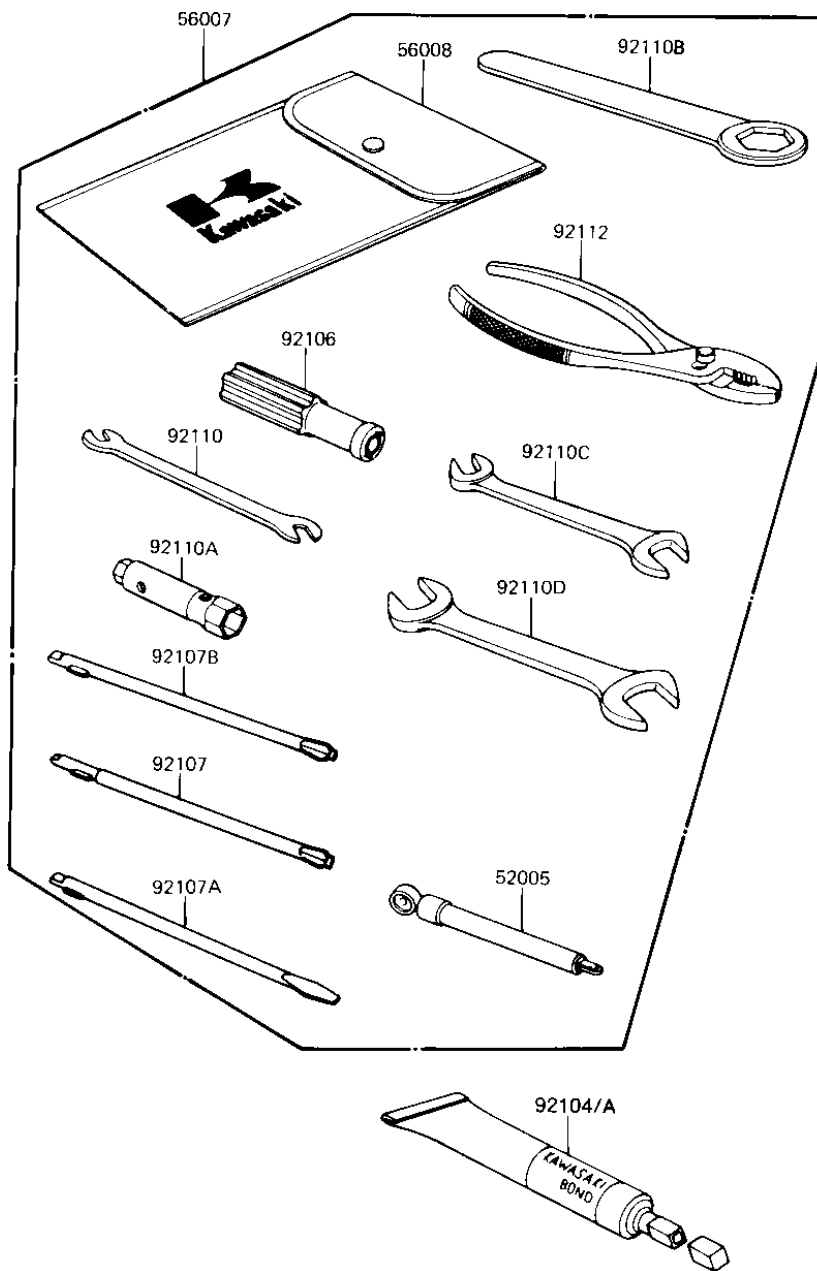

1982 KE175 PARTS DIAGRAM

OWNER TOOLS (KE175-D4)

F2810-0096

1982 KE175 PARTS LIST

OWNER TOOLS (KE175-D4)

ITEM NAME	PART NUMBER	QUANTITY
GAUGE,AIR,3.5KG/CM2 (Ref # 52005)	52005-1031	1
TOOL KIT (Ref # 56007)	56007-1072	1
BAG,TOOL (Ref # 56008)	56008-008	1
LIQUID GASKET (Ref # 92104)	92104-002	1
GASKET-LIQUID,BLACK (Ref # 92104A)	92104-1003	1
GRIP,SCREW DRIVER (Ref # 92106)	92106-1001	1
TOOL-DRIVER (Ref # 92107)	92107-1052	1
92107-1052 (Canada) (Ref # 92107A)	92107-007	1
92107-1002 (Canada) (Ref # 92107B)	92107-008	1
TIGHTENER,SPOKE (Ref # 92110)	92108-011	1
WRENCH,BOX,17X21 (Ref # 92110A)	92110-012	1
TOOL-WRENCH,BOX END,2 (Ref # 92110B)	92110-1148	1
TOOL-WRENCH,OPEN END (Ref # 92110C)	92110-1038	1
TOOL-WRENCH,OPEN END, (Ref # 92110D)	92110-1153	1
PLIERS,160MM (Ref # 92112)	92112-003	1