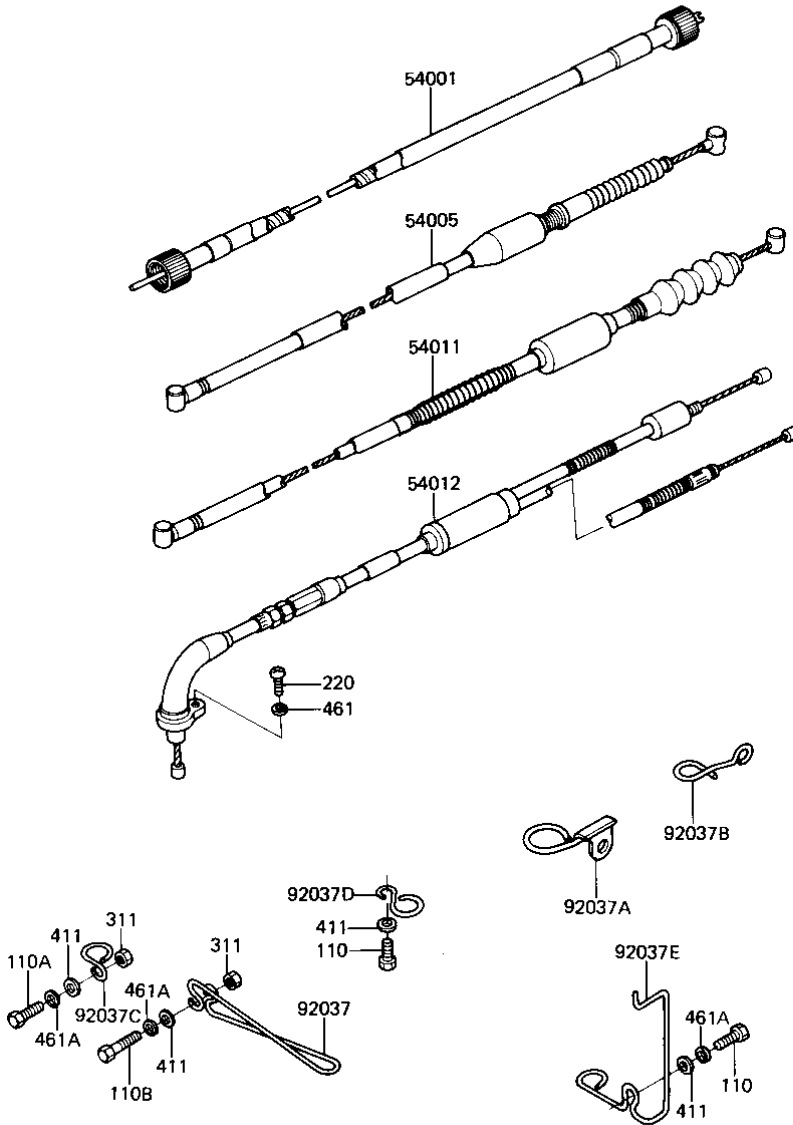

1982 KE175 PARTS DIAGRAM

CABLES ('82-'83 KE175-D4/D5)

F2540-0062

1982 KE175 PARTS LIST

CABLES ('82-'83 KE175-D4/D5)

ITEM NAME	PART NUMBER	QUANTITY
CABLE,SPEEDOMETER (Ref # 54001)	54001-1011	1
CABLE-BRAKE (Ref # 54005)	54005-1030	1
CABLE-CLUTCH (Ref # 54011)	54011-1063	1
CABLE,THROTTLE CONTRL (Ref # 54012)	54012-1023	1
CLAMP,CABLE (Ref # 92037)	92037-1014	1
CLAMP,CABLE (Ref # 92037A)	92037-1015	1
CLAMP,CABLE (Ref # 92037B)	92037-1016	1
CLAMP,CABLE (Ref # 92037C)	92037-1033	1
CLAMP,CABLE (Ref # 92037D)	92037-1034	1
CLAMP (Ref # 92037E)	92037-1084	1
BOLT-UPSET,6X12 (Ref # 110)	112G0612	1
BOLT-UPSET (Ref # 110A)	112G0618	1
BOLT-UPSET (Ref # 110B)	112G0625	1
SCREW PAN HEAD 5X10 (Ref # 220)	220B0510	1
NUT 6MM (Ref # 311)	311B0600	1
WASHER PLAIN 6MM (Ref # 411)	411B0600	1
WASHER SPRING 5MM (Ref # 461)	461F0500	1
WASHER SPRING 6MM (Ref # 461A)	461F0600	1