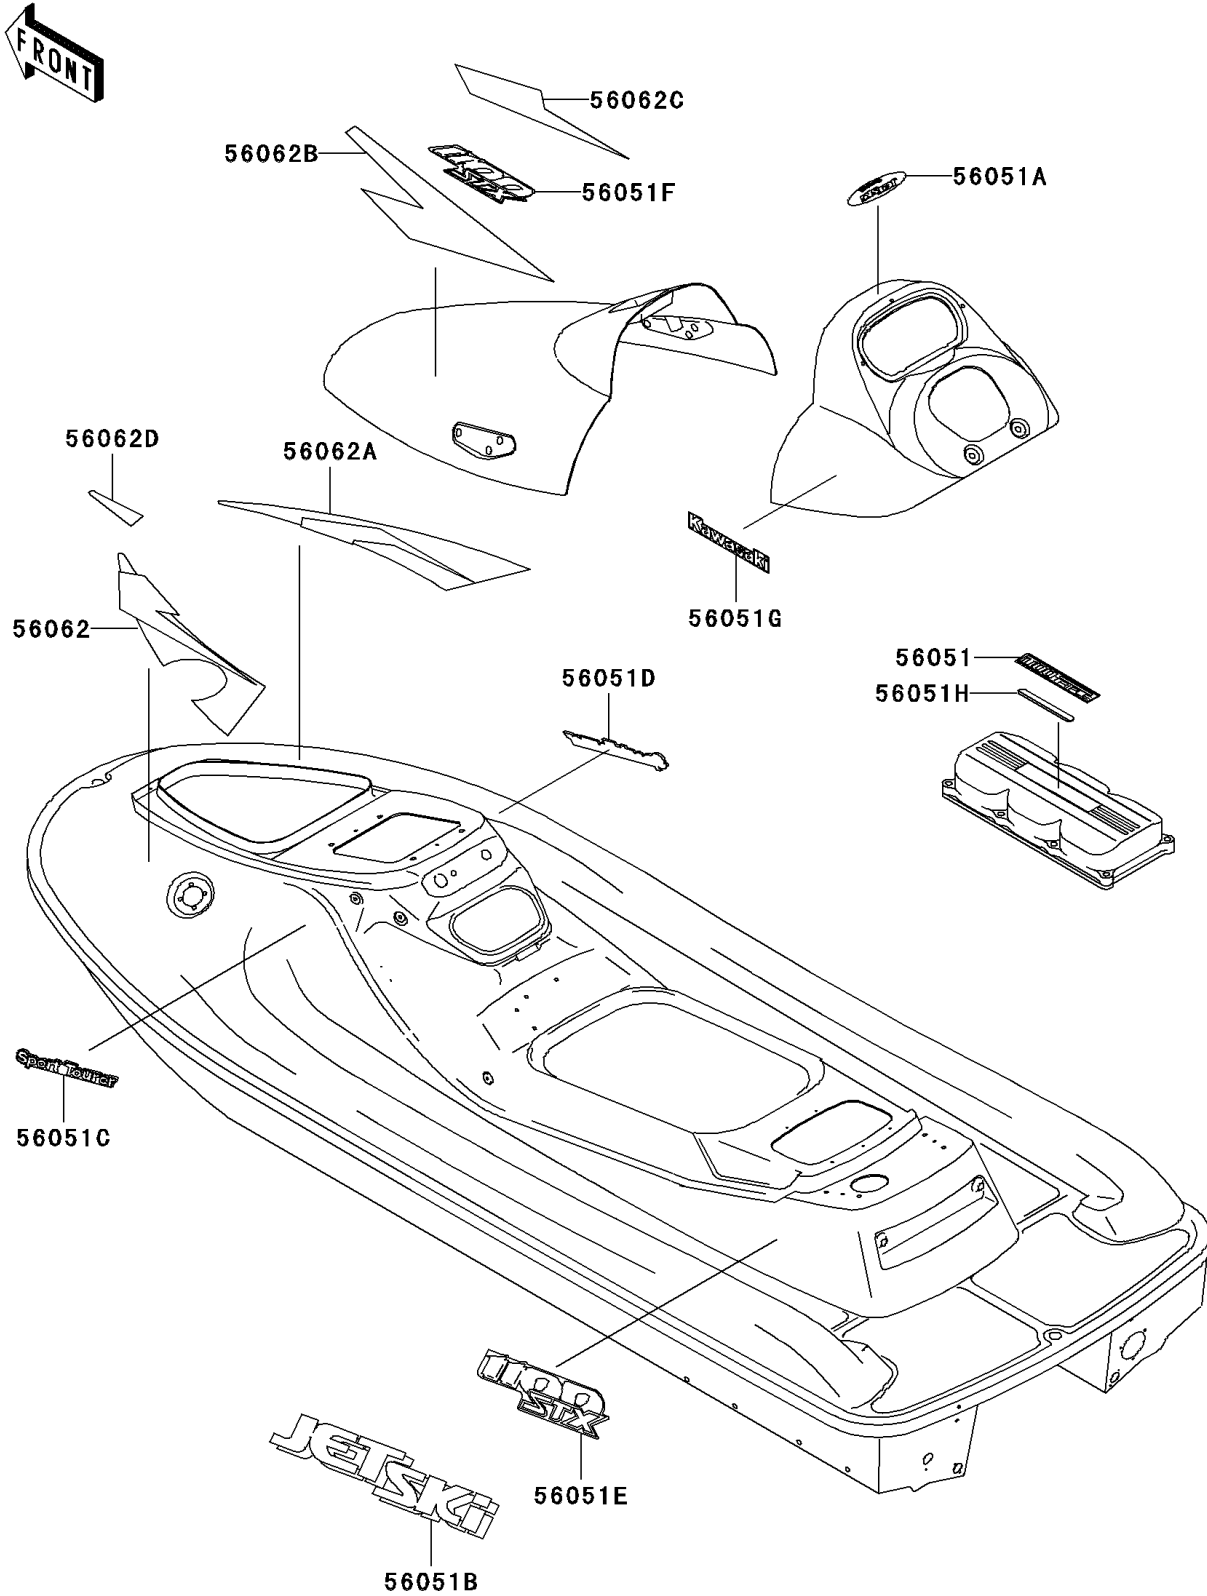

1998 JET SKI® 1100 STX® PARTS DIAGRAM

Decals(JT1100-B1)

F3880

1998 JET SKI® 1100 STX® PARTS LIST

Decals(JT1100-B1)

ITEM NAME	PART NUMBER	QUANTITY
MARK,1100 TRIPLE (Ref # 56051)	56051-3747	1
MARK,HANDLE COVER,JET SKI (Ref # 56051A)	56051-3751	1
MARK,DECK,JET SKI (Ref # 56051B)	56051-3760	1
MARK,DECK,LH,SPORT TOURER (Ref # 56051C)	56051-3765	1
MARK,DECK,RH,SPORT TOURER (Ref # 56051D)	56051-3766	1
MARK,DECK,1100 STX (Ref # 56051E)	56051-3792	1
MARK,HATCH COVER,1100 STX (Ref # 56051F)	56051-3793	1
MARK,HANDLE COVER,KAWASAKI (Ref # 56051G)	56051-3794	1
MARK,INTAKE COVER (Ref # 56051H)	56051-3809	1
PATTERN,DECK,FR,LH (Ref # 56062)	56062-3715	1
PATTERN,DECK,FR,RH (Ref # 56062A)	56062-3716	1
PATTERN,HATCH COVER,LH (Ref # 56062B)	56062-3717	1
PATTERN,HATCH COVER,RH (Ref # 56062C)	56062-3718	1
PATTERN,DECK,FR (Ref # 56062D)	56062-3719	1