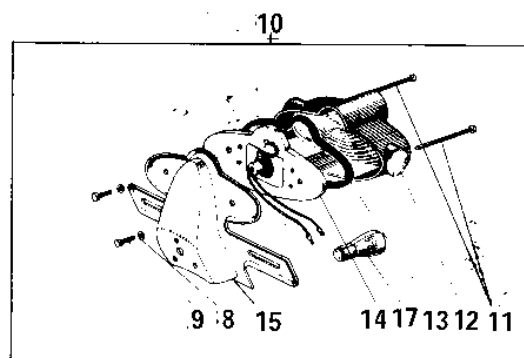

1967 C2SS PARTS DIAGRAM

METER/TAILLIGHT

F

-

1967 C2SS PARTS LIST

METER/TAILLIGHT

ITEM NAME	PART NUMBER	QUANTITY
UNAVAILABLE IN PRICE BOOK (Ref # 1)	23025-026	1
LENS TAIL LAMP (Ref # 2)	23026-017	1
GASKET TAIL LAMP LENS (Ref # 3)	23028-007	1
SOCKET TAIL LAMP (Ref # 4)	23027-012	1
BKT LICENSE PLT (Ref # 5)	23036-003	1
SCREW OVL CNTSNK 3X60 (Ref # 6)	222E0360	1
SCREW OVL CNTSNK 3X60 (Ref # 6)	222E0360A	1
BULB 6V 3/21CP (Ref # 7)	92069-023	1
WASHER SPRING 5MM (Ref # 8)	461F0500	1
BOLT HEX HEAD 5X10 (Ref # 9)	110N0510	1
LAMP ASSY-TAIL, BLACK (Ref # 10)	23024-019-21	1
SCREW PAN HEAD 4X50 (Ref # 11)	220E0450	2
LENS TAIL LAMP (Ref # 12)	23026-010	1
GASKET TAIL LAMP (Ref # 13)	23028-008	1
SOCKET TAIL LAMP (Ref # 14)	23027-009	1
BKT LICENSE PLT (Ref # 15)	23036-002	1
SPEEDOMETER ASSY MPH (Ref # 16)	25005-019	1
UNAVAILABLE IN PRICE BOOK (Ref # 16)	25005-018	1
BULB 6V 1.5W (Ref # 17)	92069-022	1