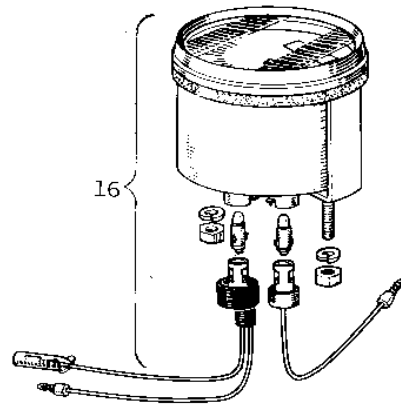

1967 C2SS PARTS DIAGRAM

METER/TAILLIGHT

F

-

1967 C2SS PARTS LIST

METER/TAILLIGHT

ITEM NAME	PART NUMBER	QUANTITY
UNAVAILABLE IN PRICE BOOK (Ref # 1)	23025-026	1
LENS TAIL LAMP (Ref # 2)	23026-017	1
GASKET TAIL LAMP LENS (Ref # 3)	23028-007	1
SOCKET TAIL LAMP (Ref # 4)	23027-012	1
BKT LICENSE PLT (Ref # 5)	23036-003	1
SCREW OVL CNTSNK 3X60 (Ref # 6)	222E0360	1
SCREW OVL CNTSNK 3X60 (Ref # 6)	222E0360A	1
BULB 6V 3/21CP (Ref # 7)	92069-023	1
WASHER SPRING 5MM (Ref # 8)	461F0500	1
BOLT HEX HEAD 5X10 (Ref # 9)	110N0510	1
LAMP ASSY-TAIL, BLACK (Ref # 10)	23024-019-21	1
SCREW PAN HEAD 4X50 (Ref # 11)	220E0450	2
LENS TAIL LAMP (Ref # 12)	23026-010	1
GASKET TAIL LAMP (Ref # 13)	23028-008	1
SOCKET TAIL LAMP (Ref # 14)	23027-009	1
BKT LICENSE PLT (Ref # 15)	23036-002	1
SPEEDOMETER ASSY MPH (Ref # 16)	25005-019	1
UNAVAILABLE IN PRICE BOOK (Ref # 16)	25005-018	1
BULB 6V 1.5W (Ref # 17)	92069-022	1