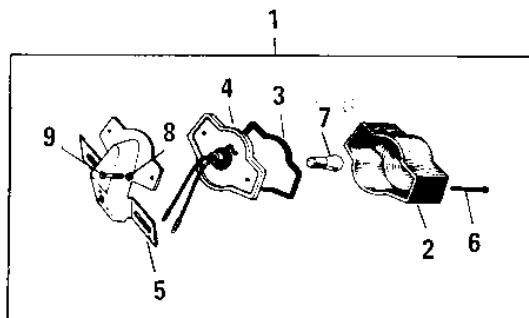

1967 C2SS PARTS DIAGRAM

METER/TAILLIGHT

F

-

1967 C2SS PARTS LIST

METER/TAILLIGHT

ITEM NAME	PART NUMBER	QUANTITY
UNAVAILABLE IN PRICE BOOK (Ref # 1)	23025-026	1
LENS TAIL LAMP (Ref # 2)	23026-017	1
GASKET TAIL LAMP LENS (Ref # 3)	23028-007	1
SOCKET TAIL LAMP (Ref # 4)	23027-012	1
BKT LICENSE PLT (Ref # 5)	23036-003	1
SCREW OVL CNTSNK 3X60 (Ref # 6)	222E0360	1
SCREW OVL CNTSNK 3X60 (Ref # 6)	222E0360A	1
BULB 6V 3/21CP (Ref # 7)	92069-023	1
WASHER SPRING 5MM (Ref # 8)	461F0500	1
BOLT HEX HEAD 5X10 (Ref # 9)	110N0510	1
LAMP ASSY-TAIL, BLACK (Ref # 10)	23024-019-21	1
SCREW PAN HEAD 4X50 (Ref # 11)	220E0450	2
LENS TAIL LAMP (Ref # 12)	23026-010	1
GASKET TAIL LAMP (Ref # 13)	23028-008	1
SOCKET TAIL LAMP (Ref # 14)	23027-009	1
BKT LICENSE PLT (Ref # 15)	23036-002	1
SPEEDOMETER ASSY MPH (Ref # 16)	25005-019	1
UNAVAILABLE IN PRICE BOOK (Ref # 16)	25005-018	1
BULB 6V 1.5W (Ref # 17)	92069-022	1