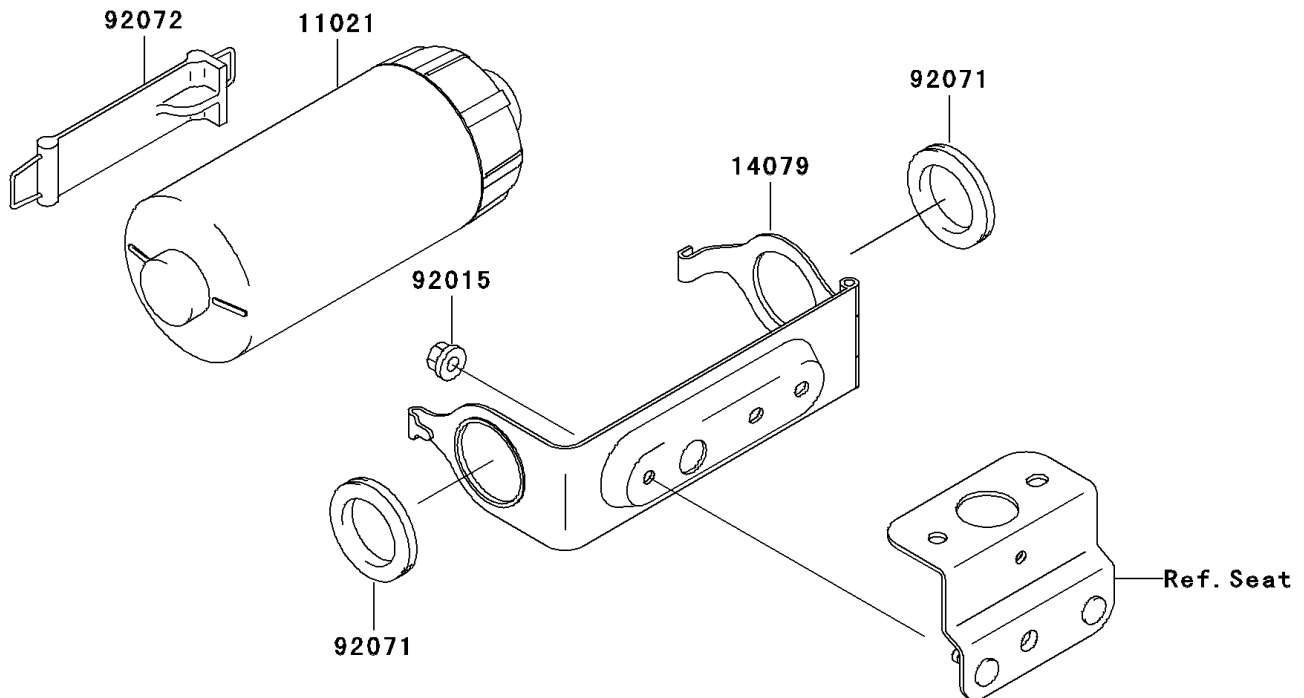

1998 JET SKI® 1100 STX® PARTS DIAGRAM

Owner's Tools

F3182

1998 JET SKI® 1100 STX® PARTS LIST

Owner's Tools

ITEM NAME	PART NUMBER	QUANTITY
TOOL-KIT (Ref # 56007)	56007-3711	1
BAG,TOOL (Ref # 56008)	56008-006	1
GASKET-LIQUID,TUBE,100G,SILVER (Ref # 92104)	92104-002	1
TOOL-DRIVER,#3PHILLIPS (Ref # 92107)	92107-005	1
TOOL-DRIVER,#2PHILLIPS&SLOT (Ref # 92107A)	92107-1051	1
TOOL-WRENCH,ALLEN,5MM (Ref # 92110)	92110-1015	1
TOOL-WRENCH,BOX,21MM (Ref # 92110A)	92110-1113	1
TOOL-WRENCH,OPEN END,10X12 (Ref # 92110B)	92110-1152	1
TOOL-WRENCH,OPEN END,14X17 (Ref # 92110C)	92110-1153	1
TOOL-WRENCH,BOX,10MM (Ref # 92110D)	92110-1156	1
TOOL-PLIERS (Ref # 92112)	92112-003	1
TOOL-WRENCH,OPEN END,8X10 (Ref # 92126)	92126-001	1