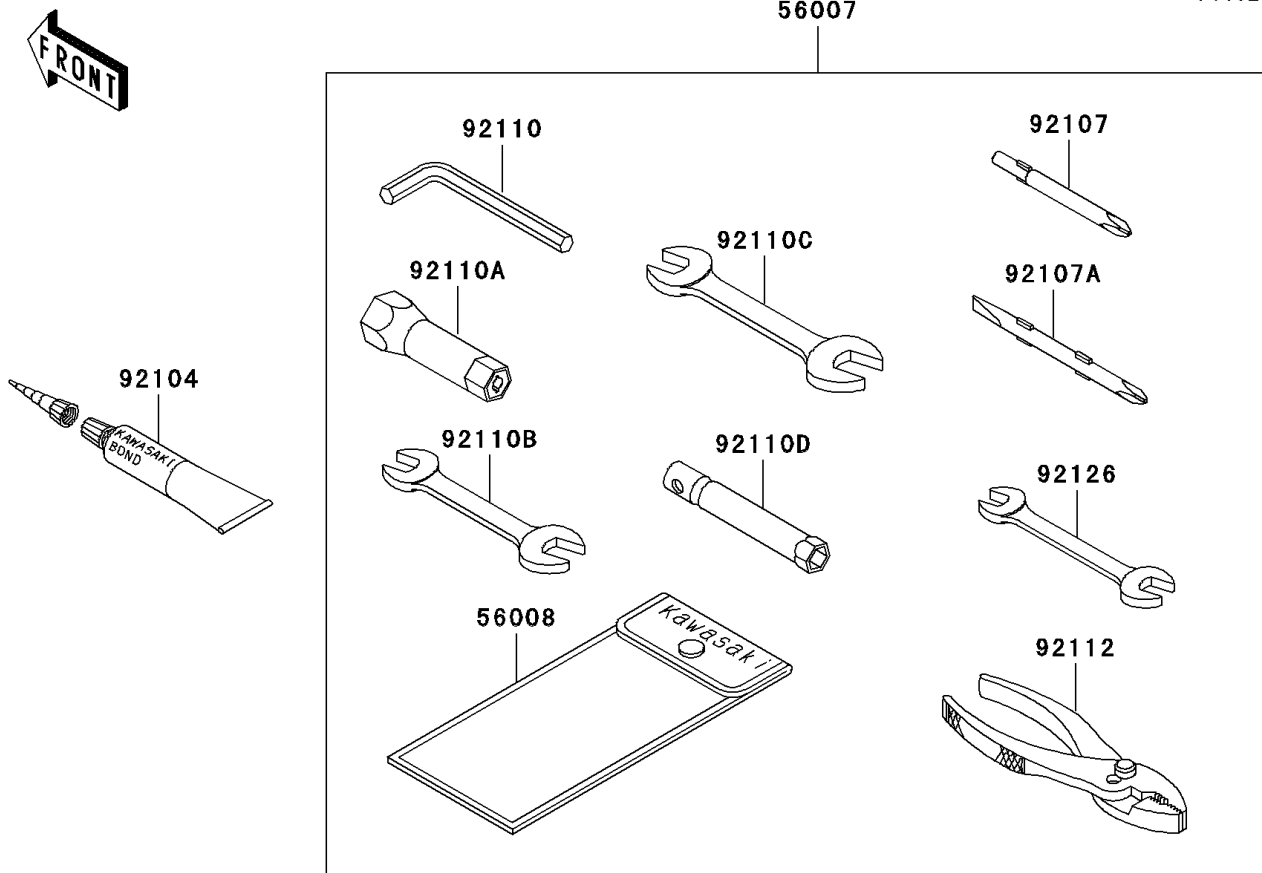

1998 JET SKI® 1100 STX® PARTS DIAGRAM

Owner's Tools

F3182

1998 JET SKI® 1100 STX® PARTS LIST

Owner's Tools

ITEM NAME	PART NUMBER	QUANTITY
TOOL-KIT (Ref # 56007)	56007-3711	1
BAG,TOOL (Ref # 56008)	56008-006	1
GASKET-LIQUID,TUBE,100G,SILVER (Ref # 92104)	92104-002	1
TOOL-DRIVER,#3PHILLIPS (Ref # 92107)	92107-005	1
TOOL-DRIVER,#2PHILLIPS&SLOT (Ref # 92107A)	92107-1051	1
TOOL-WRENCH,ALLEN,5MM (Ref # 92110)	92110-1015	1
TOOL-WRENCH,BOX,21MM (Ref # 92110A)	92110-1113	1
TOOL-WRENCH,OPEN END,10X12 (Ref # 92110B)	92110-1152	1
TOOL-WRENCH,OPEN END,14X17 (Ref # 92110C)	92110-1153	1
TOOL-WRENCH,BOX,10MM (Ref # 92110D)	92110-1156	1
TOOL-PLIERS (Ref # 92112)	92112-003	1
TOOL-WRENCH,OPEN END,8X10 (Ref # 92126)	92126-001	1