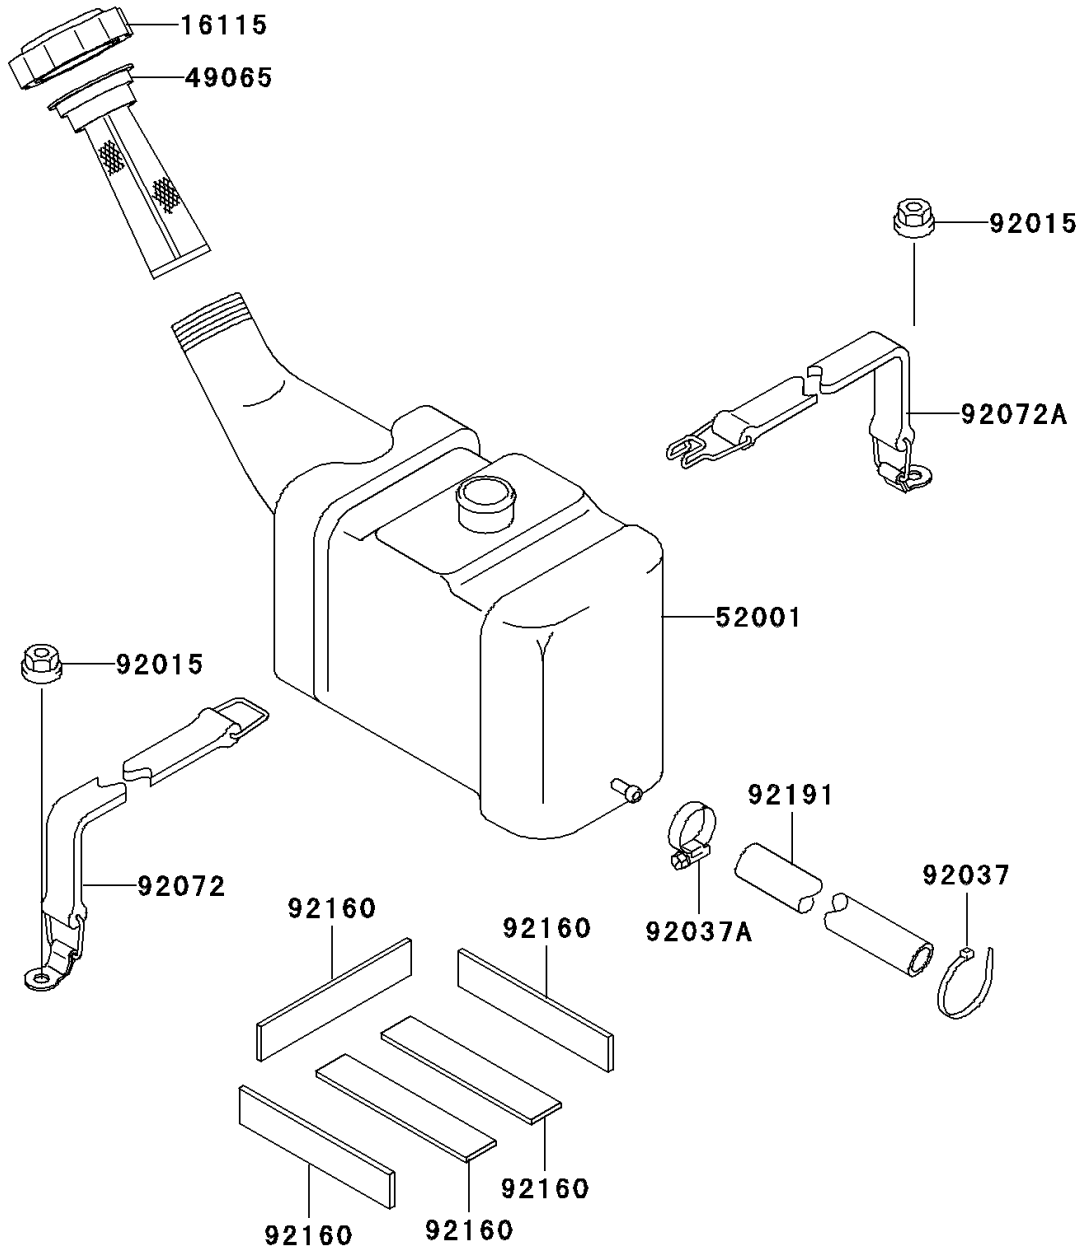

## 1998 JET SKI® 1100 STX® PARTS DIAGRAM

Oil Tank

F3174

## 1998 JET SKI® 1100 STX® PARTS LIST

Oil Tank

ITEM NAME	PART NUMBER	QUANTITY
CAP-OIL FILLER (Ref # 16115)	16115-3717	1
FILTER-OIL (Ref # 49065)	49065-3703	1
TANK-OIL (Ref # 52001)	52001-3728	1
NUT,6MM (Ref # 92015)	92015-3767	1
CLAMP (Ref # 92037)	92037-1173	1
CLAMP (Ref # 92037A)	92037-3726	1
BAND,OIL TANK (Ref # 92072)	92072-3812	1
BAND,OIL TANK (Ref # 92072A)	92072-3815	1
DAMPER (Ref # 92160)	92160-3793	1
TUBE,OIL (Ref # 92191)	92191-3818	1