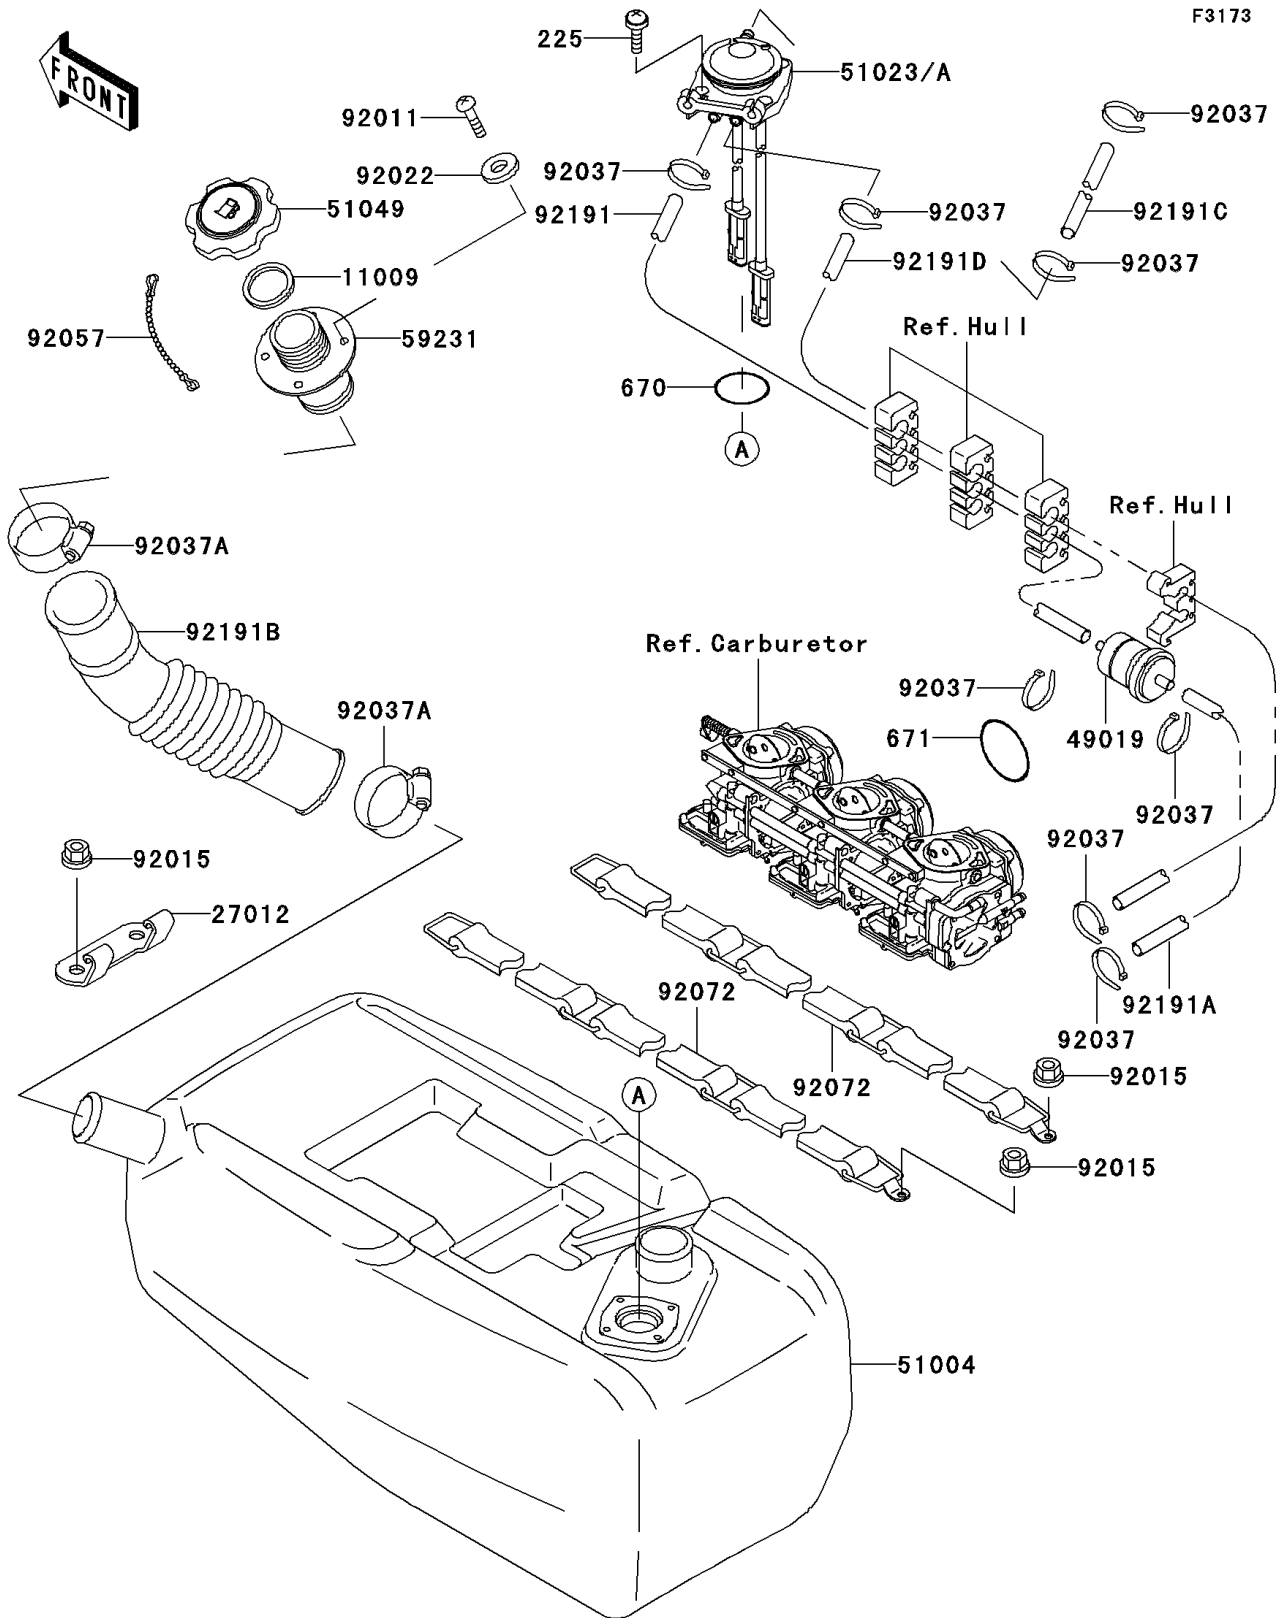

1998 JET SKI® 1100 STX® PARTS DIAGRAM

Fuel Tank

1998 JET SKI® 1100 STX® PARTS LIST

Fuel Tank

| ITEM NAME | PART NUMBER | QUANTITY |
|---------------------------------------|-------------|----------|
| SCREW-PAN-WSP-CROS,5X20 (Ref # 225) | 225R0520 | 1 |
| O RING,36MM (Ref # 670) | 670B3036 | 1 |
| O RING,65MM (Ref # 671) | 671B2565 | 1 |
| GASKET,TANK CAP (Ref # 11009) | 11009-3020 | 1 |
| HOOK (Ref # 27012) | 27012-3802 | 1 |
| FILTER-FUEL (Ref # 49019) | 49019-3712 | 1 |
| TANK-FUEL (Ref # 51004) | 51004-3721 | 1 |
| TAP-ASSY,FUEL (Ref # 51023) | 51023-3727 | 1 |
| CAP-TANK,FUEL (Ref # 51049) | 51049-3714 | 1 |
| FILLER,FUEL TANK (Ref # 59231) | 59231-3716 | 1 |
| SCREW (Ref # 92011) | 92011-562 | 1 |
| NUT,6MM (Ref # 92015) | 92015-3767 | 1 |
| WASHER (Ref # 92022) | 92022-563 | 1 |
| CLAMP (Ref # 92037) | 92037-1173 | 1 |
| CLAMP (Ref # 92037A) | 92037-3009 | 1 |
| CHAIN,COVER,L=100 (Ref # 92057) | 92057-3704 | 1 |
| BAND,FUEL TANK (Ref # 92072) | 92072-3794 | 1 |
| TUBE,"ON",5.8X10.8X270 (Ref # 92191) | 92191-3708 | 1 |
| TUBE,"ON",5.8X10.8X940 (Ref # 92191A) | 92191-3715 | 1 |
| TUBE (Ref # 92191B) | 92191-3735 | 1 |
| TUBE,5.8X10.8X1000 (Ref # 92191C) | 92191-3736 | 1 |
| TUBE,"RETURN" (Ref # 92191D) | 92191-3864 | 1 |