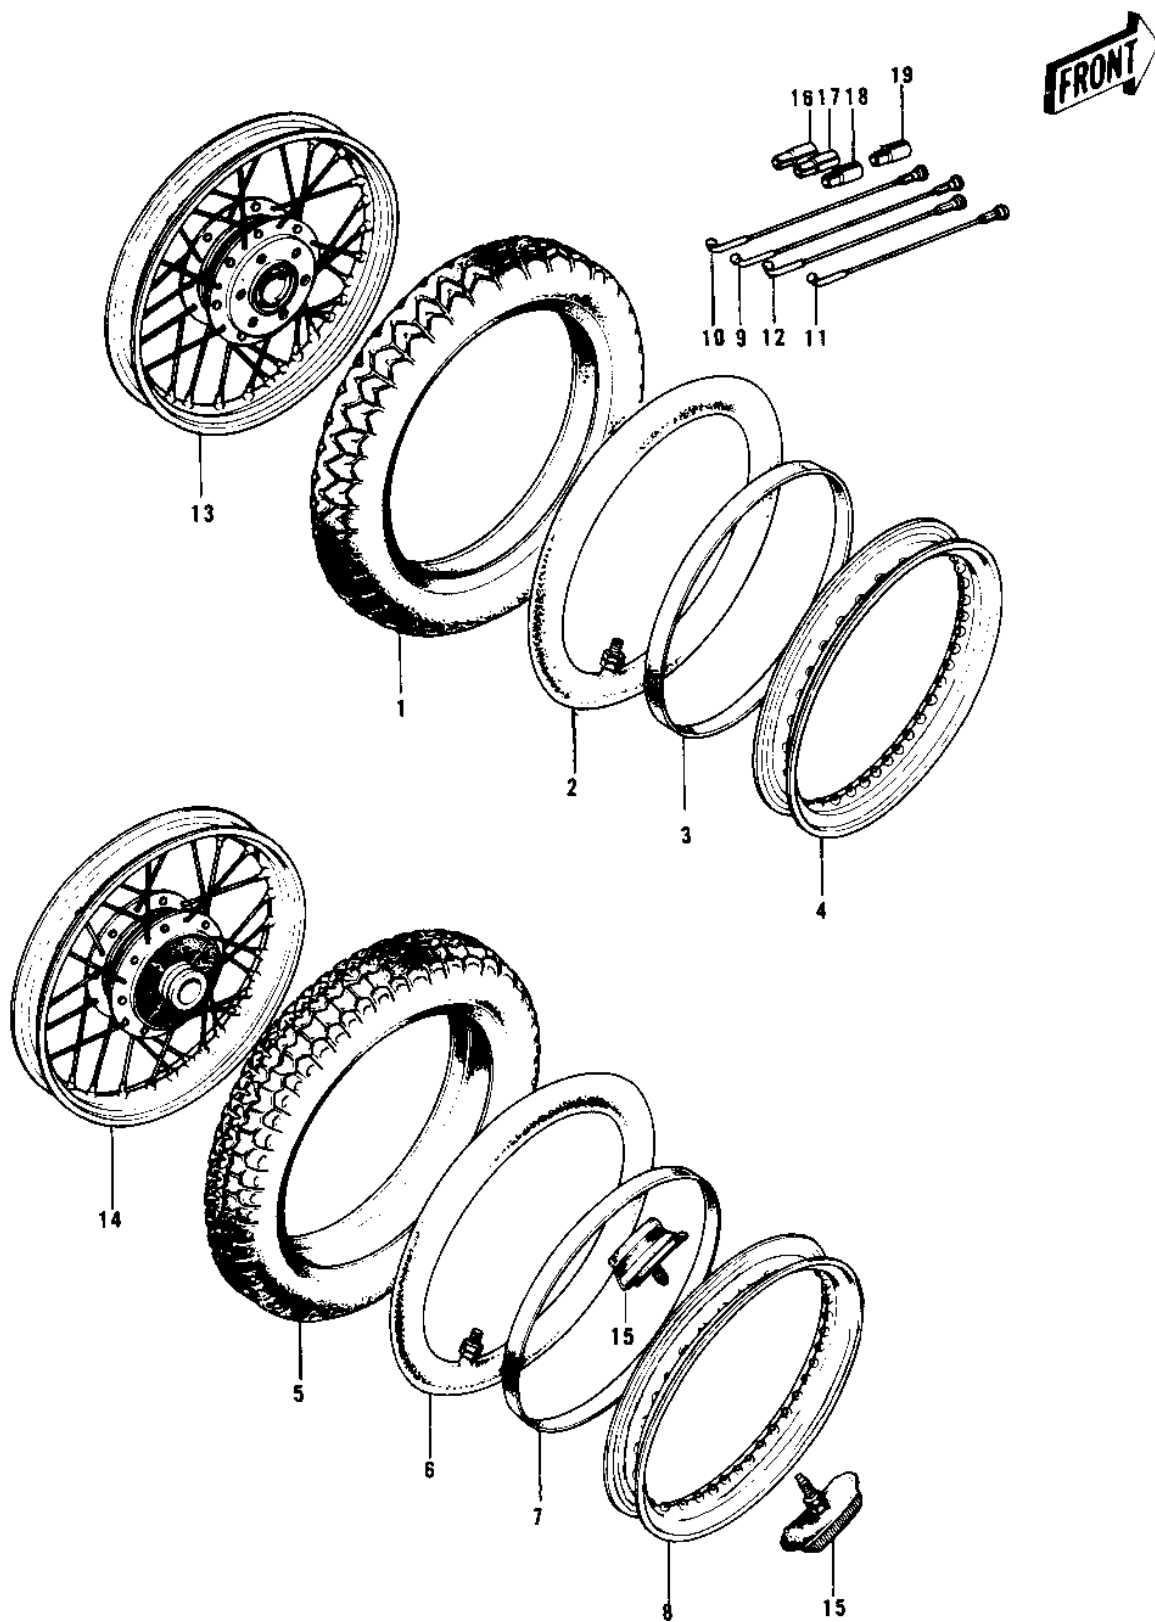

1969 PARTS DIAGRAM

WHEELS/TIRES ('73-'75 D/E/F & '76 A8)

1969 PARTS LIST

WHEELS/TIRES ('73-'75 D/E/F & '76 A8)

ITEM NAME	PART NUMBER	QUANTITY
UNAVAILABLE IN PRICE BOOK (Ref # 1)	41021-029	1
TIRE 325H-19 F6B F (Ref # 1)	41021-038	1
*** N.L.A.*** (Canada) (Ref # 2)	41022-030	1
TUBE,3.0/3.25/3.60-19 (Ref # 2)	41022-1019	1
BAND RIM (Ref # 3)	41023-015	1
RIM,1.8BX19W (Ref # 4)	41025-051	1
RIM (Ref # 4)	41025-085	1
UNAVAILABLE IN PRICE BOOK (Ref # 5)	41021-021	1
UNAVAILABLE IN PRICE BOOK (Ref # 5)	41021-030	1
TIRE 400H-18 K87 R (Ref # 5)	41021-039	1
TUBE 350/375/410-18 (Ref # 6)	41022-031	1
BAND,RIM,4.00/5.10-18 (Ref # 7)	41023-1006	1
RIM-2-15BX18W (Ref # 8)	41025-058	1
SPOKE-ASY,FR INNER (Ref # 9)	41027-042	1
SPOKE-ASY,FR INNER (Ref # 9)	41027-085	1
SPOKE-ASY,FR OUTER (Ref # 10)	41028-041	1
SPOKE-ASY,FR OUTER (Ref # 10)	41028-084	1
SPOKE-ASY,RR INNER (Ref # 11)	41027-047	1
SPOKE-ASY,RR OUTER (Ref # 12)	41028-046	1
WHEEL ASSY-FRONT (Ref # 13)	41074-022	1
WHEEL ASSY FRONT (Ref # 13)	41074-047	1
WHEEL ASSY,REAR (Ref # 14)	42048-021	1
PROTECTOR-BEAD,2.15B (Ref # 15)	41024-008	1
WEIGHT,BALANCE,10G (Ref # 16)	41075-1007	1
WEIGHT,BALANCE,20G (Ref # 17)	41075-1008	1
WEIGHT,BALANCE,30G (Ref # 18)	41075-1009	1
WEIGHT,BALANCE,5G (Ref # 19)	41075-1010	1