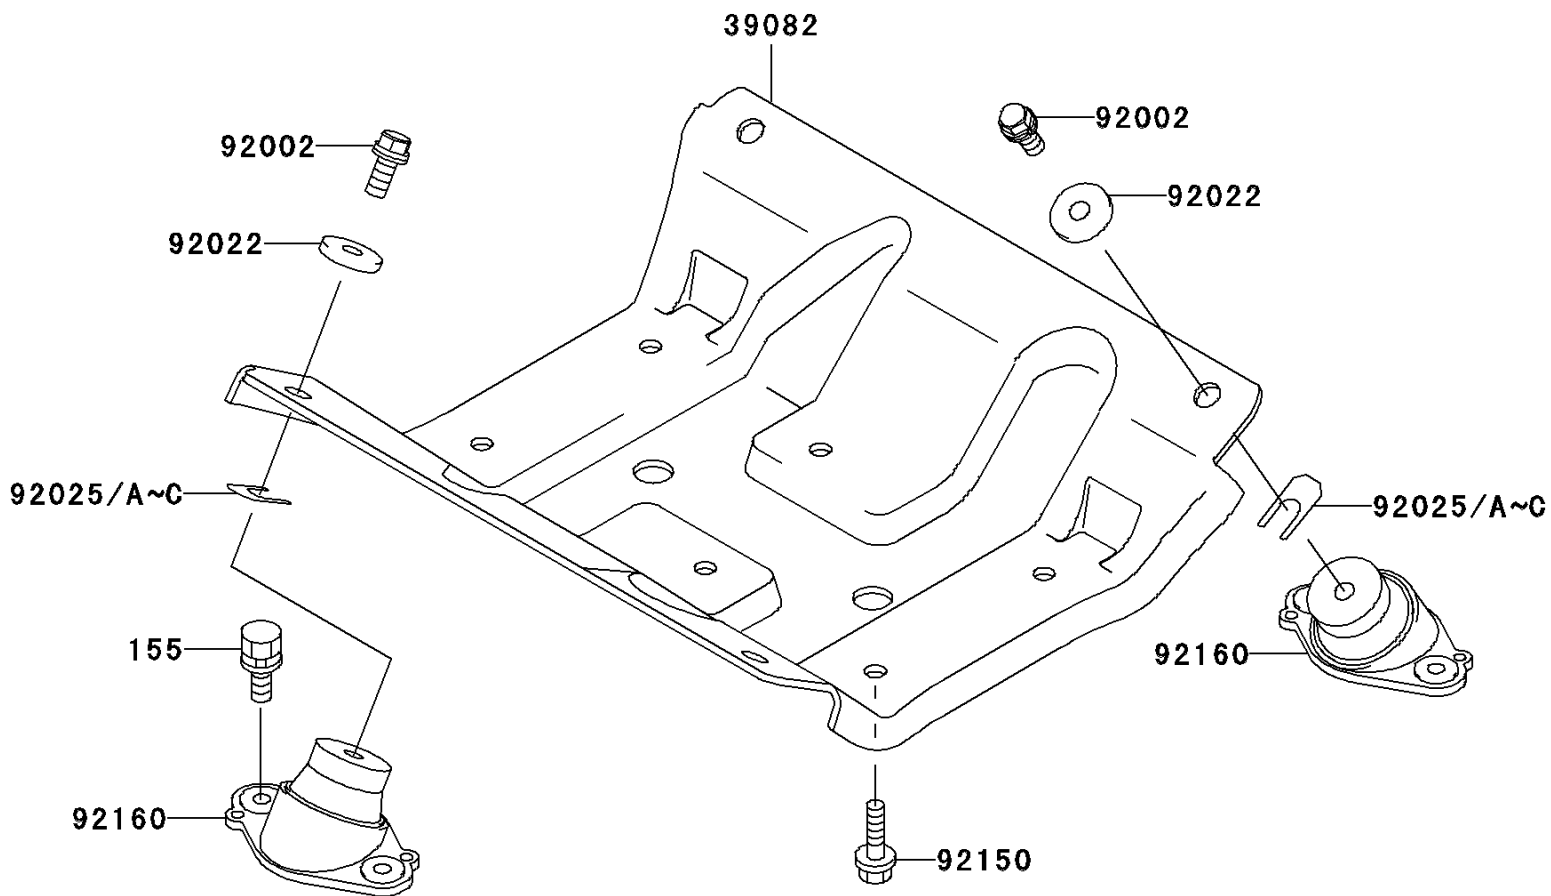

1998 JET SKI® 1100 STX® PARTS DIAGRAM

Engine Mount

F3144

1998 JET SKI® 1100 STX® PARTS LIST

Engine Mount

ITEM NAME	PART NUMBER	QUANTITY
BOLT-WSP-SMALL,8X20 (Ref # 155)	155R0820	1
MOUNT-ENGINE (Ref # 39082)	39082-3710	1
BOLT,10X25 (Ref # 92002)	92002-3770	1
WASHER,32X10.5X4 (Ref # 92022)	92022-3023	1
SHIM,T=0.3MM (Ref # 92025)	92025-3705	1
SHIM,T=0.5MM (Ref # 92025A)	92025-3706	1
SHIM,T=1.0MM (Ref # 92025B)	92025-3707	1
SHIM,T=1.5MM (Ref # 92025C)	92025-3708	1
BOLT,10X25 (Ref # 92150)	92150-3818	1
DAMPER,ENGINE MOUNT (Ref # 92160)	92160-3838	1