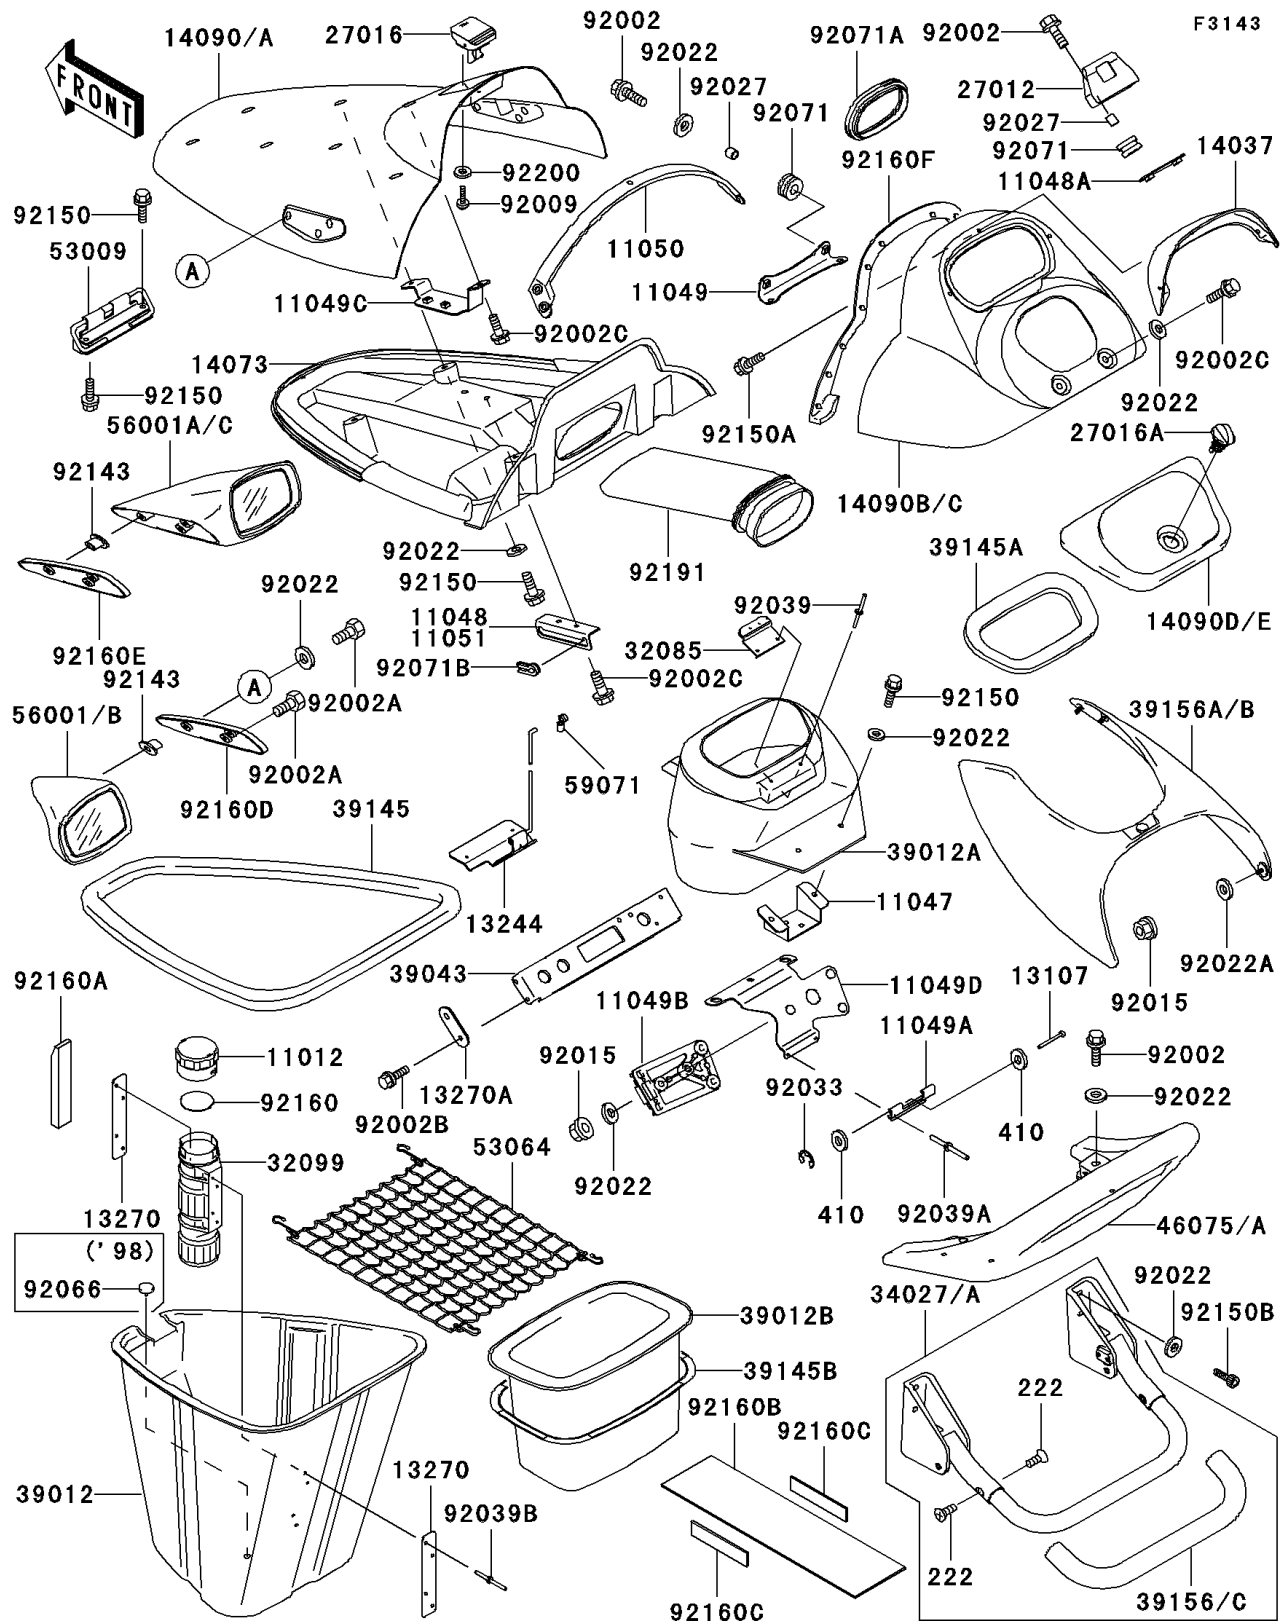

1998 JET SKI® 1100 STX® PARTS DIAGRAM

Hull Fittings

1998 JET SKI® 1100 STX® PARTS LIST

Hull Fittings

ITEM NAME	PART NUMBER	QUANTITY
CAP,FIRE EXTINGUISHER (Ref # 11012)	11012-3766	1
BRACKET,FUEL FILTER (Ref # 11047)	11047-3761	1
BRACKET,HATCH COVER (Ref # 11048)	11048-3777	1
BRACKET,HATCH COVER LOCK (Ref # 11048A)	11048-3778	1
BRACKET,HANDLE COVER (Ref # 11049)	11049-3716	1
BRACKET (Ref # 11049A)	11049-3717	1
BRACKET (Ref # 11049B)	11049-3718	1
BRACKET,HATCH COVER (Ref # 11049C)	11049-3736	1
BRACKET (Ref # 11049D)	11049-3743	1
BRACKET,HATCH COVER (Ref # 11050)	11050-3739	1
SHAFT,3X32 (Ref # 13107)	13107-3745	1
STOPPER-ASSY,HATCH COVER (Ref # 13244)	13244-3701	1
PLATE,FIRE EXTINGUISHER (Ref # 13270)	13270-3729	1
PLATE (Ref # 13270A)	13270-3835	1
SCREEN,F.BLACK (Ref # 14037)	14037-3707-6Z	1
DUCT,FR (Ref # 14073)	14073-3758	1
COVER,HATCH,F.RED (Ref # 14090)	14090-3769-B1	1
COVER,HANDLE,F.RED (Ref # 14090B)	14090-3770-B1	1
COVER,CENTER STORAGE,F.RED (Ref # 14090D)	14090-3771-B1	1
HOOK,HATCH COVER LOCK (Ref # 27012)	27012-3803	1
LOCK-ASSY,HATCH COVER (Ref # 27016)	27016-3737	1
LOCK-ASSY,STORAGE COVER (Ref # 27016A)	27016-3743	1
STOPPER,STORAGE LOCK (Ref # 32085)	32085-3726	1
CASE,FIRE EXTINGUISHER (Ref # 32099)	32099-3769	1
STEP-ASSY (Ref # 34027)	34027-3703	1
CASE-STORAGE,FR (Ref # 39012)	39012-3715	1
CASE-STORAGE,CNT (Ref # 39012A)	39012-3719	1
CASE-STORAGE,RR (Ref # 39012B)	39012-3720	1
CROSSMEMBER-COMP (Ref # 39043)	39043-3701	1