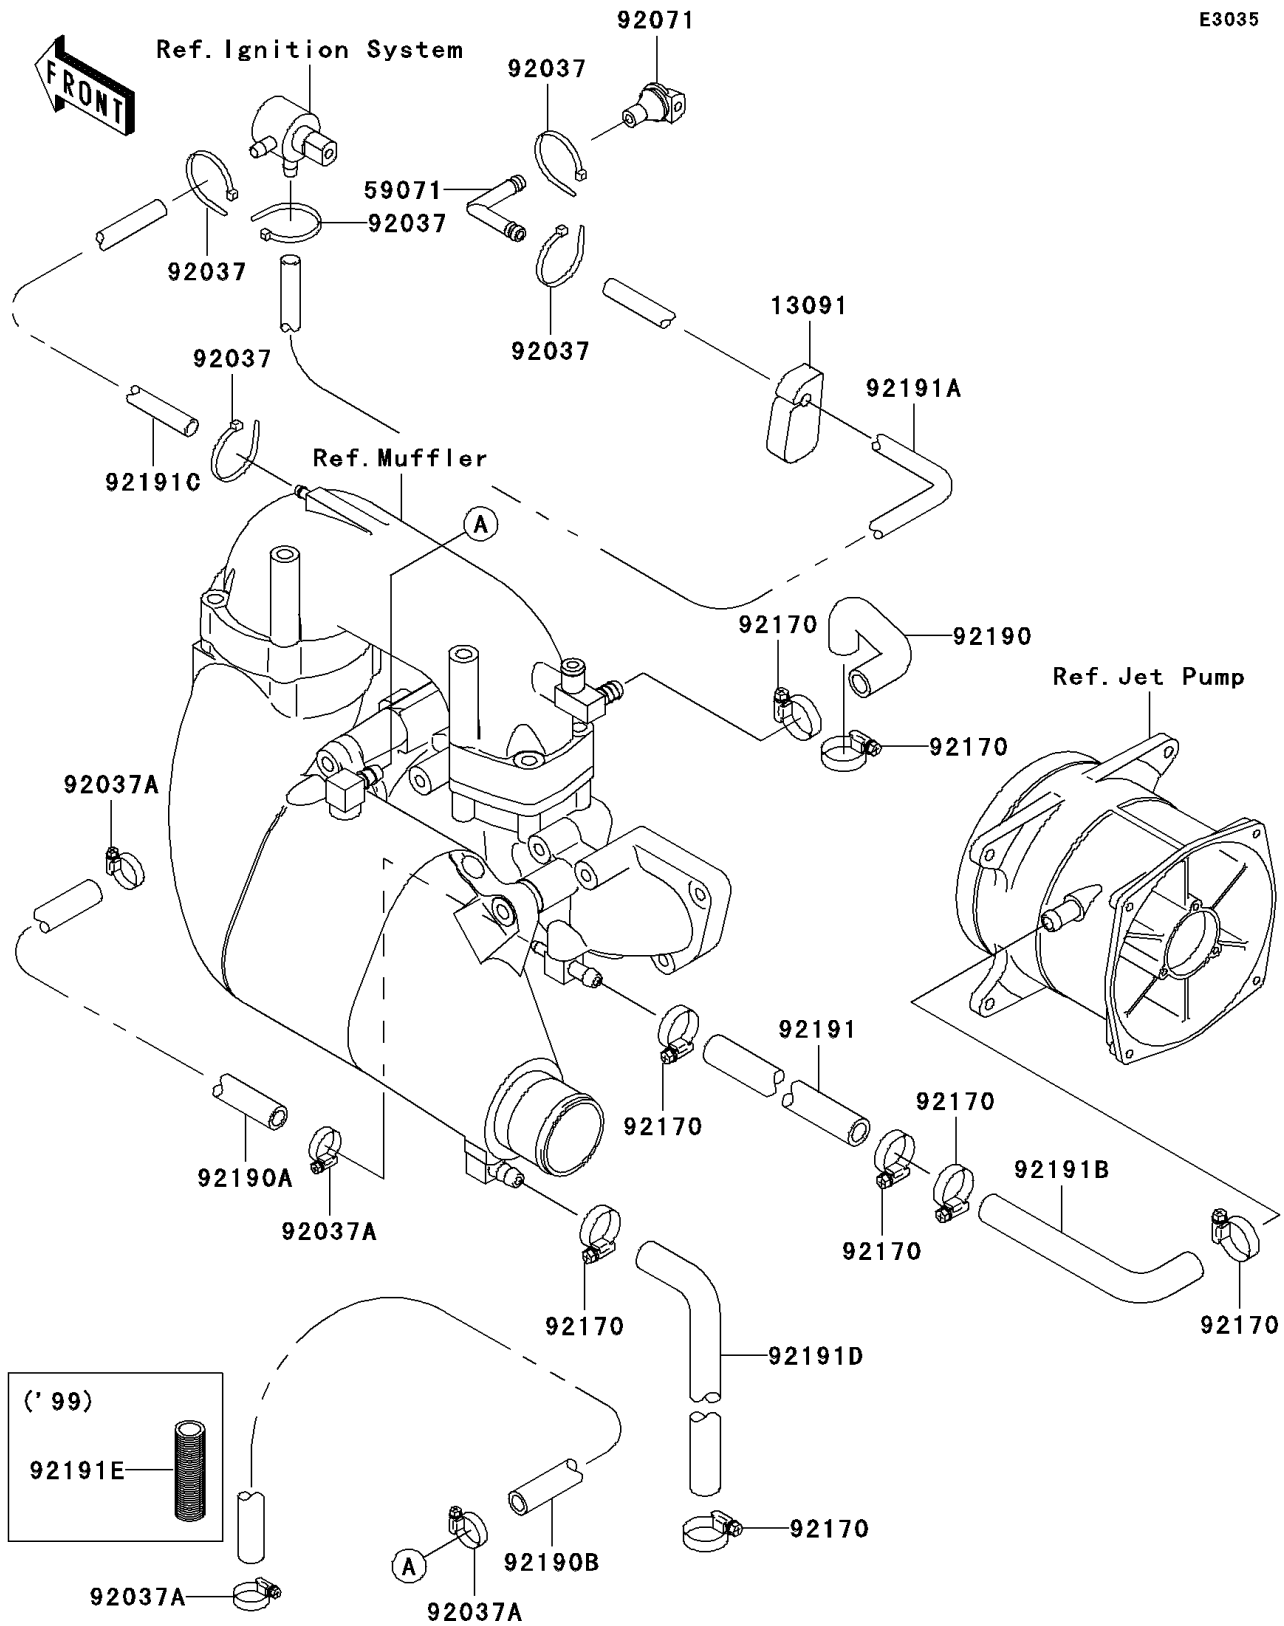

1998 JET SKI® 1100 STX® PARTS DIAGRAM

Cooling

E3035

1998 JET SKI® 1100 STX® PARTS LIST

Cooling

ITEM NAME	PART NUMBER	QUANTITY
HOLDER (Ref # 13091)	13091-3712	1
JOINT (Ref # 59071)	59071-3736	1
CLAMP (Ref # 92037)	92037-1173	1
CLAMP (Ref # 92037A)	92037-3726	1
GROMMET (Ref # 92071)	92071-3815	1
CLAMP (Ref # 92170)	92170-3718	1
TUBE,HEAD-EXHAUSTPIPE (Ref # 92190)	92190-3955	1
TUBE,MANIFOLD-COVER (Ref # 92190A)	92190-3974	1
TUBE,COVER-CHAMBER (Ref # 92190B)	92190-3975	1
TUBE,EXHAUSTMANIFOLD-HULL (Ref # 92191)	92191-3745	1
TUBE,SENSOR-DECK (Ref # 92191A)	92191-3748	1
TUBE,PUMP-HULL (Ref # 92191B)	92191-3785	1
TUBE,EXHAUST PIPE-SENSOR (Ref # 92191C)	92191-3803	1
TUBE,CHAMBER-TAIL PIPE (Ref # 92191D)	92191-3850	1