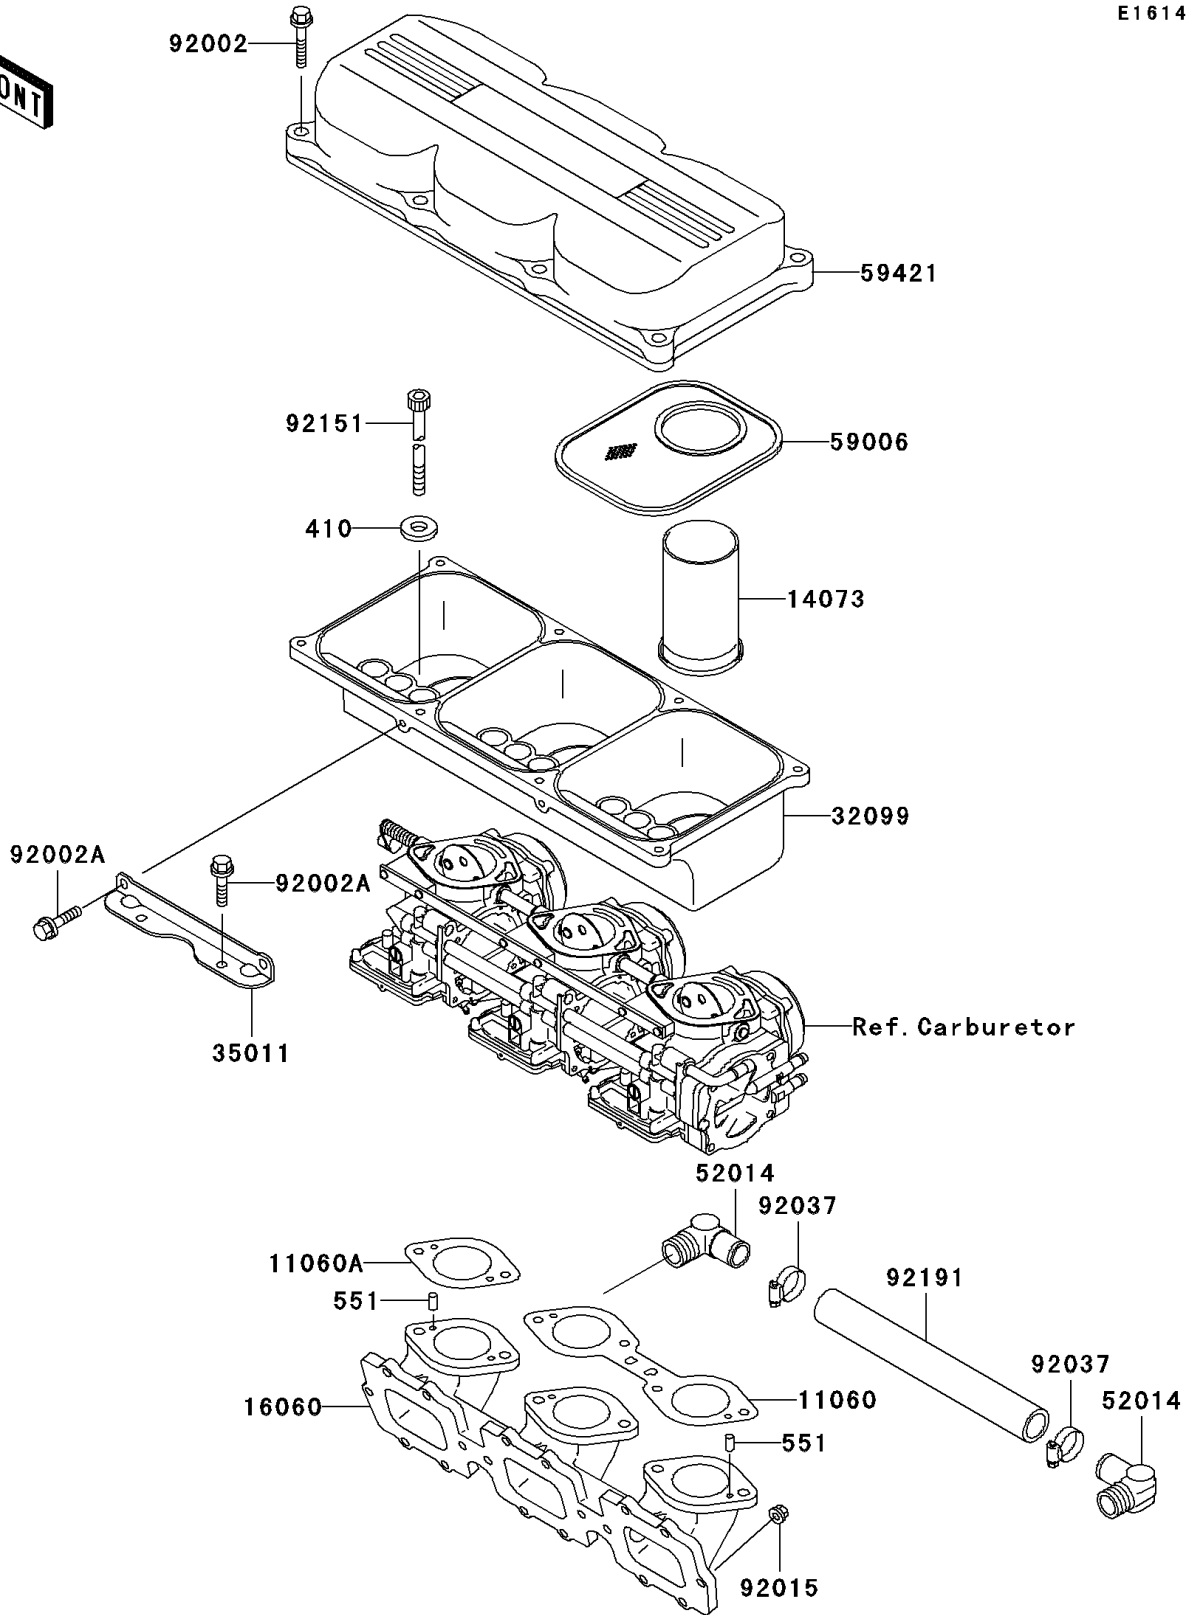

1998 JET SKI® 1100 STX® PARTS DIAGRAM

Flame Arrester

E1614

1998 JET SKI® 1100 STX® PARTS LIST

Flame Arrester

ITEM NAME	PART NUMBER	QUANTITY
WASHER-PLAIN-SMALL,6MM (Ref # 410)	410S0600	1
PIN-DOWEL (Ref # 551)	551R0408	1
GASKET,CARBURETOR (Ref # 11060)	11060-3775	1
GASKET (Ref # 11060A)	11060-3776	1
DUCT (Ref # 14073)	14073-3772	1
PIPE-INTAKE (Ref # 16060)	16060-3704	1
CASE (Ref # 32099)	32099-3830	1
STAY (Ref # 35011)	35011-3707	1
ELBOW (Ref # 52014)	52014-3712	1
ARRESTER-FLAME (Ref # 59006)	59006-3713	1
COVER-INTAKE (Ref # 59421)	59421-3724	1
BOLT,6X30 (Ref # 92002)	92002-3726	1
BOLT,6X16 (Ref # 92002A)	92002-3728	1
NUT,6MM (Ref # 92015)	92015-3767	1
CLAMP,COOLING HOSE (Ref # 92037)	92037-1589	1
BOLT,SOCKET,6X130 (Ref # 92151)	92151-3725	1
TUBE (Ref # 92191)	92191-3778	1