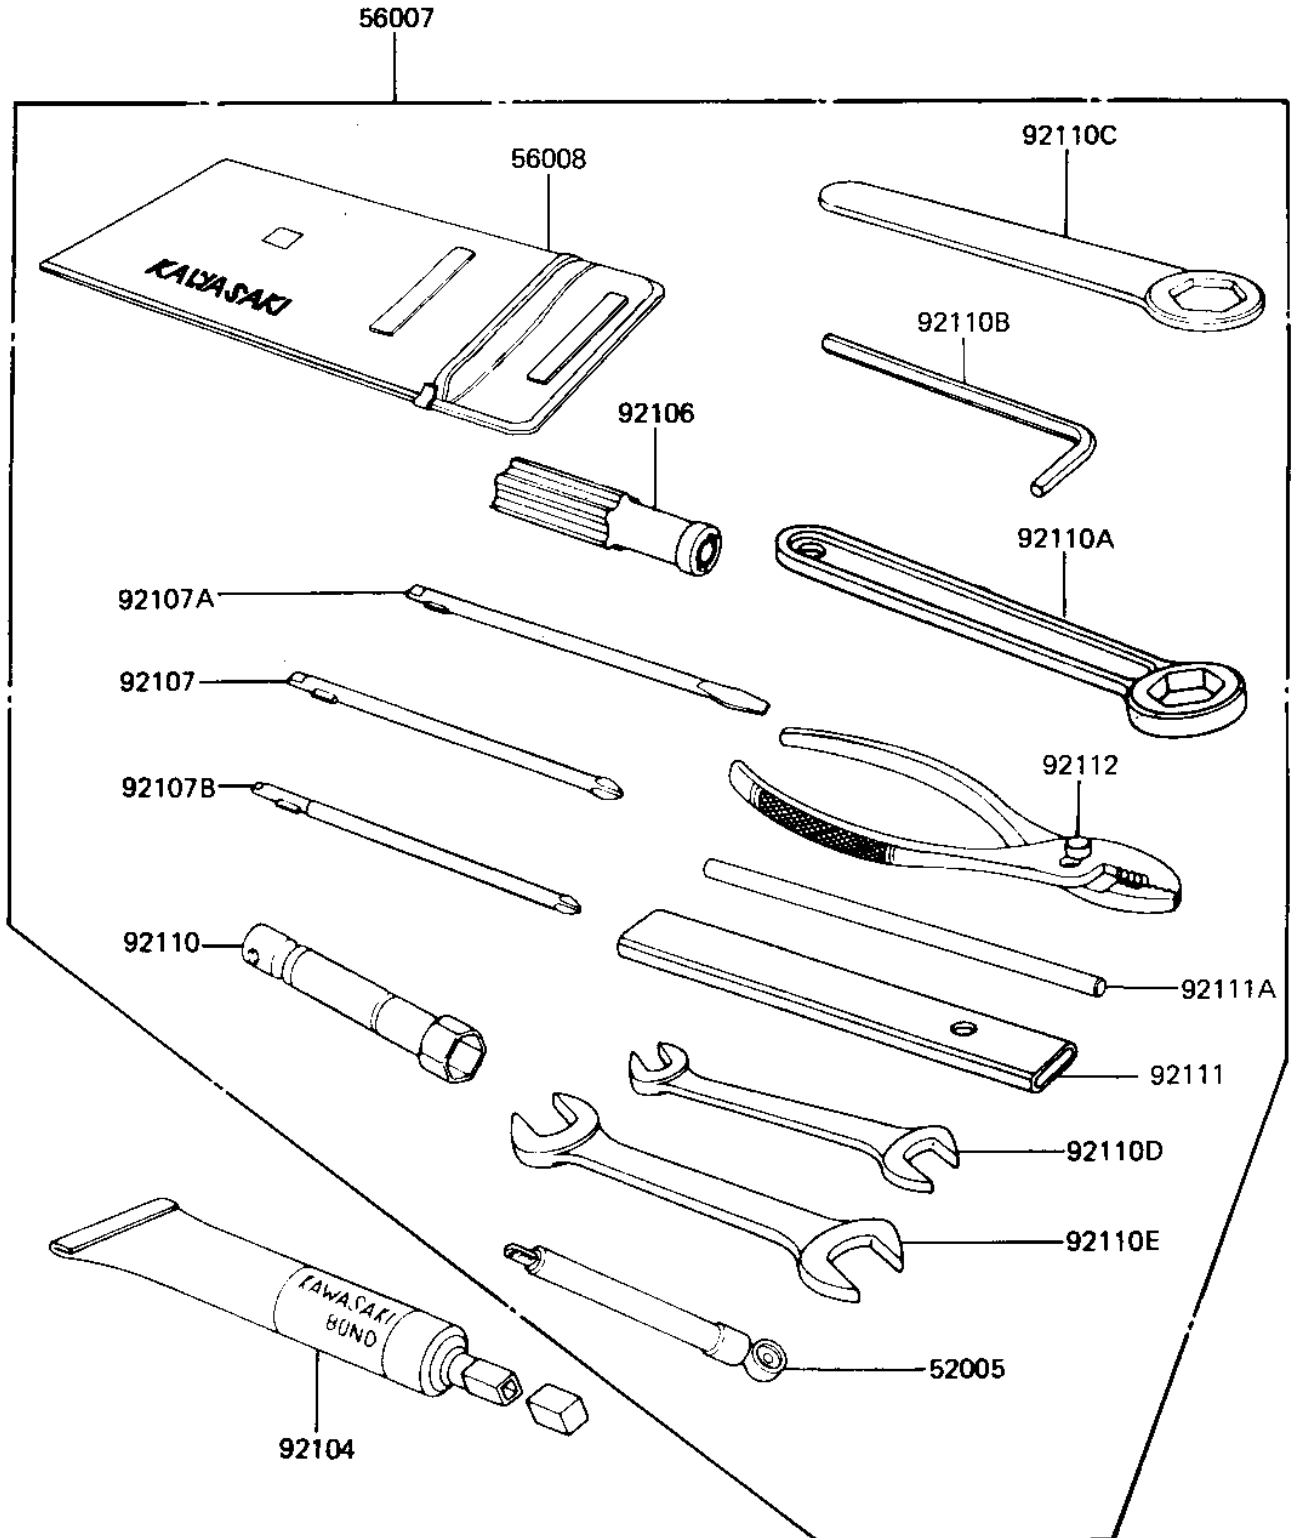

1981 1000 CSR PARTS DIAGRAM

OWNER TOOLS

1981 1000 CSR PARTS LIST

OWNER TOOLS

ITEM NAME	PART NUMBER	QUANTITY
GAUGE,AIR,3.5KG/CM2 (Ref # 52005)	52005-1031	1
TOOLKIT (Ref # 56007)	56007-1121	1
BAG,TOOL (Ref # 56008)	56008-006	1
LIQUID GASKET (Ref # 92104)	92104-002	1
GRIP,SCREW DRIVER (Ref # 92106)	92106-1001	1
TOOL-DRIVER (Ref # 92107)	92107-1052	1
92107-1052 (Canada) (Ref # 92107A)	92107-007	1
92107-1002 (Canada) (Ref # 92107B)	92107-008	1
WRENCH,SPARK PLUG (Ref # 92110)	92108-008	1
TOOL-WRENCH,BOX END,2 (Ref # 92110A)	92110-1147	1
WRENCH,ALLEN (Ref # 92110B)	92110-1015	1
TOOL-WRENCH,BOX END,2 (Ref # 92110C)	92110-1148	1
TOOL-WRENCH,OPEN END (Ref # 92110D)	92110-1038	1
TOOL-WRENCH,OPEN END, (Ref # 92110E)	92110-1153	1
TOOL-WRENCH,OPEN END, (Ref # 92111)	92111-004	1
BAR,SPARK PLUG WRENCH (Ref # 92111A)	92111-005	1
PLIERS,160MM (Ref # 92112)	92112-003	1