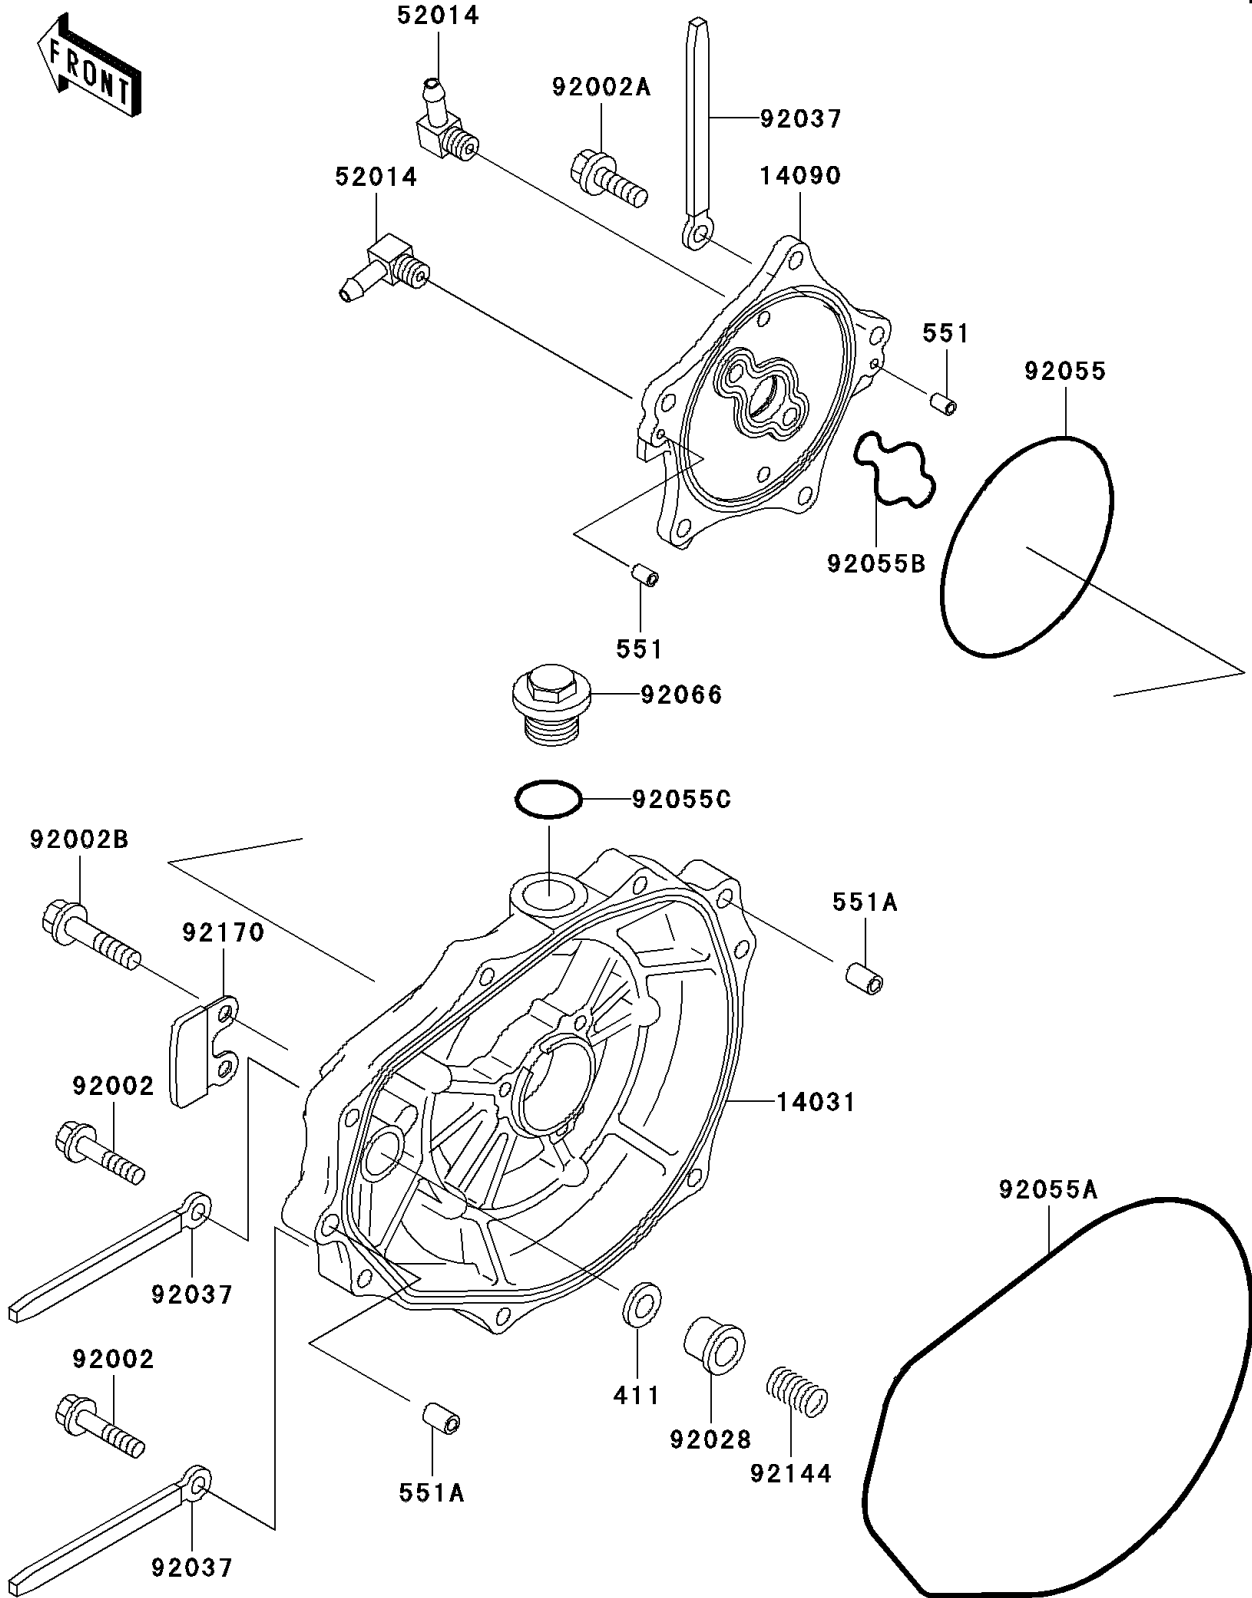

1998 JET SKI® 1100 STX® PARTS DIAGRAM

Engine Cover(s)

E1431

1998 JET SKI® 1100 STX® PARTS LIST

Engine Cover(s)

ITEM NAME	PART NUMBER	QUANTITY
WASHER-PLAIN,5MM (Ref # 411)	411S0500	1
PIN-DOWEL (Ref # 551)	551R0408	1
PIN-DOWEL (Ref # 551A)	551R0812	1
COVER-GENERATOR (Ref # 14031)	14031-3725	1
COVER (Ref # 14090)	14090-3773	1
ELBOW (Ref # 52014)	52014-3709	1
BOLT,6X30 (Ref # 92002)	92002-3726	1
BOLT,6X20 (Ref # 92002A)	92002-3755	1
BOLT,6X12 (Ref # 92002B)	92002-3763	1
BUSHING (Ref # 92028)	92028-3718	1
CLAMP,L=100 (Ref # 92037)	92037-3736	1
RING-O,BREATHER BODY (Ref # 92055)	92055-1284	1
RING-O,GENERATOR COVER (Ref # 92055A)	92055-3712	1
RING-O (Ref # 92055B)	92055-3739	1
RING-O (Ref # 92055C)	92055-515	1
PLUG (Ref # 92066)	92066-3739	1
SPRING (Ref # 92144)	92144-3728	1
CLAMP (Ref # 92170)	92170-3746	1