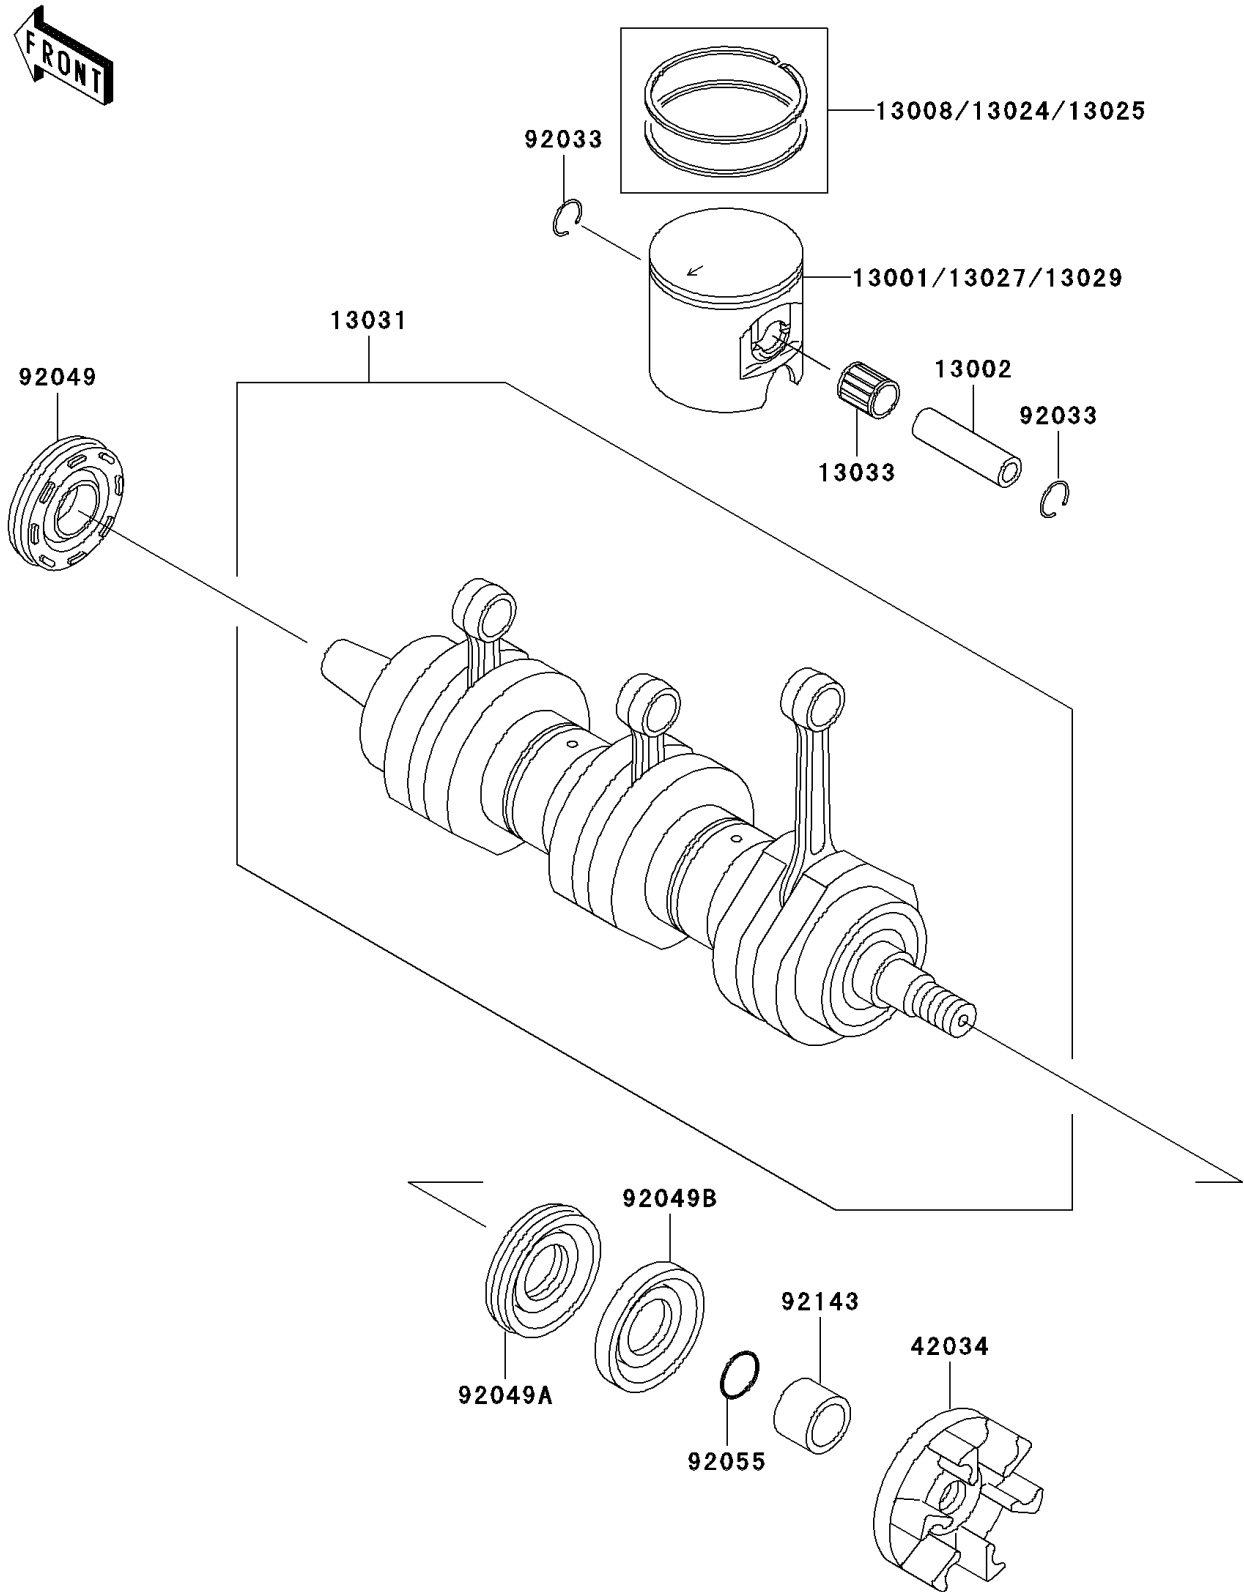

1998 JET SKI® 1100 STX® PARTS DIAGRAM

Crankshaft/Piston(s)

E1320

1998 JET SKI® 1100 STX® PARTS LIST

Crankshaft/Piston(s)

ITEM NAME	PART NUMBER	QUANTITY
PISTON-ENGINE (Ref # 13001)	13001-3725	1
PIN-PISTON (Ref # 13002)	13002-3706	1
RING-SET-PISTON,STD (Ref # 13008)	13008-3708	1
RING-SET-PISTON LL,O/S 1.00 (Ref # 13024)	13024-3706	1
RING-SET-PISTON L,O/S 0.50 (Ref # 13025)	13025-3706	1
PISTON-ENGINE LL,O/S 1.00 (Ref # 13027)	13027-3715	1
PISTON-ENGINE L,O/S 0.50 (Ref # 13029)	13029-3715	1
CRANKSHAFT-COMP (Ref # 13031)	13031-3731	1
BEARING-SMALL END (Ref # 13033)	13033-3703	1
COUPLING (Ref # 42034)	42034-3709	1
RING-SNAP (Ref # 92033)	92033-3721	1
SEAL-OIL,FWJ7307210ZS (Ref # 92049)	92049-3713	1
SEAL-OIL (Ref # 92049A)	92049-3715	1
SEAL-OIL (Ref # 92049B)	92049-3716	1
RING-O,20.8X2.4 (Ref # 92055)	92055-3740	1
COLLAR (Ref # 92143)	92143-3745	1