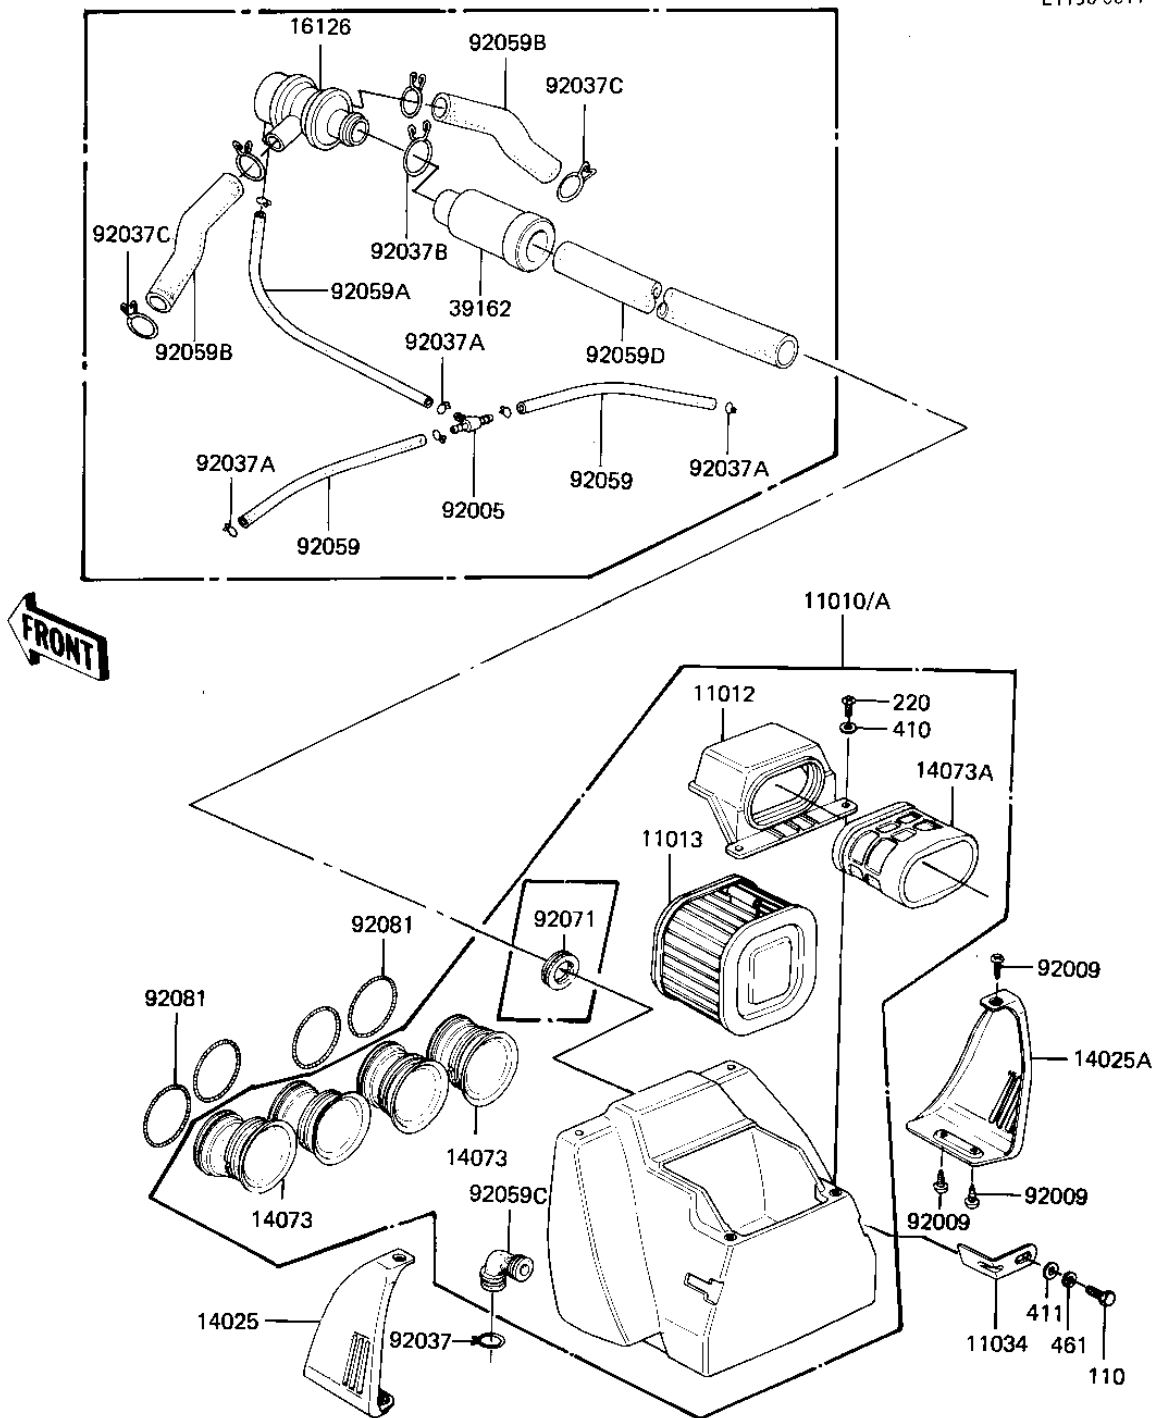

## 1981 1000 CSR PARTS DIAGRAM

AIR CLEANER

E1130-0011

## 1981 1000 CSR PARTS LIST

### AIR CLEANER

ITEM NAME	PART NUMBER	QUANTITY
FILTER-ASSY-AIR (Ref # 11010)	11010-1142	1
FILTER-ASSY-AIR (Canada) (Ref # 11010A)	11010-1112	1
CAP,AIR FILTER (Ref # 11012)	11012-1167	1
ELEMENT,AIR CLNR (Ref # 11013)	11013-1037	1
BRACKET,AIR CLEANER (Ref # 11034)	32070-038	1
COVER,AIR FILTER,RH (Ref # 14025A)	14025-1264	1
DUCT,AIR FILTER,OUTLE (Ref # 14073)	14073-1048	1
DUCT,AIR FILTER,INTAK (Ref # 14073A)	14073-1049	1
VALVE ASSY,AIR SWITCH (Ref # 16126)	16126-1014	1
SILENCER (Ref # 39162)	39162-1003	1
FITTING,TUBE (Ref # 92005)	92005-1017	1
SCREW,TAPPING,5X12 (Ref # 92009)	92009-1105	1
CLAMP BREATHER PIPE (Ref # 92037)	92037-028	1
CLAMP-PIPE (Ref # 92037A)	92037-072	2
CLAMP (Ref # 92037B)	92037-1076	2
CLAMP,BREATHER TUBE (Ref # 92037C)	92037-213	1
TUBE,VACUUM,LONG (Ref # 92059)	92059-1162	2
TUBE,14X20X89 (Ref # 92059B)	92059-1155	1
TUBE,AIR FILTER (Ref # 92059C)	92059-1156	2
GROMMET,AIR FILTER (Ref # 92071)	92071-1042	1
SPRING (Ref # 92081)	92081-1177	1
BOLT-UPSET,6X12 (Ref # 110)	112G0612	1
SCREW PAN HEAD 6X12 (Ref # 220)	220B0612	1
WASHER PLAIN 6MM (Ref # 410)	410B0600	1
WASHER PLAIN 6MM (Ref # 411)	411B0600	1
UNAVAILABLE IN PRICE BOOK (Ref # 461)	461G0600	1