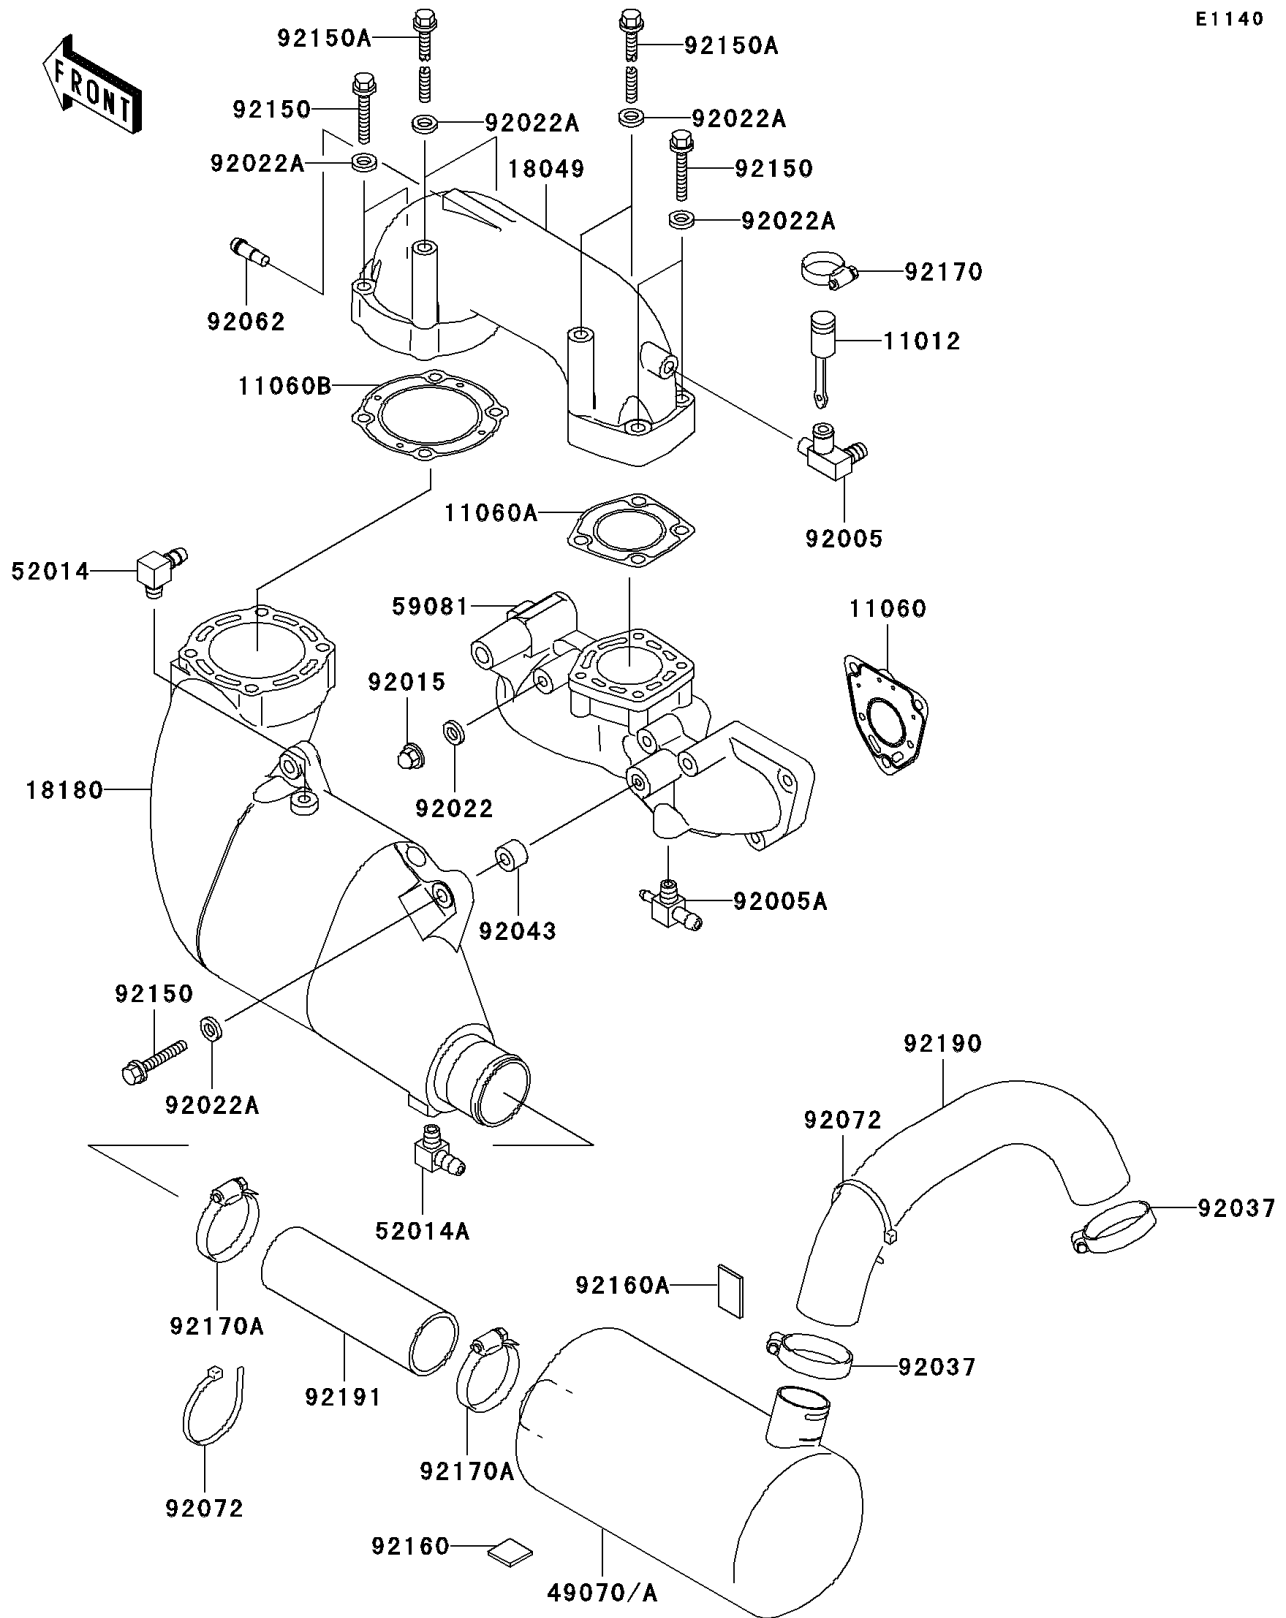

1998 JET SKI® 1100 STX® PARTS DIAGRAM

Muffler(s)

E1140

1998 JET SKI® 1100 STX® PARTS LIST

Muffler(s)

ITEM NAME	PART NUMBER	QUANTITY
CAP (Ref # 11012)	11012-3757	1
GASKET (Ref # 11060)	11060-3767	1
GASKET,MANIFOLD (Ref # 11060A)	11060-3768	1
GASKET,MUFFLER (Ref # 11060B)	11060-3769	1
PIPE-EXHAUST (Ref # 18049)	18049-3764	1
BODY-MUFFLER (Ref # 18180)	18180-3714	1
MUFFLER-COMP (Ref # 49070)	49070-3725	1
ELBOW (Ref # 52014)	52014-3709	1
ELBOW (Ref # 52014A)	52014-3711	1
MANIFOLD-EXHAUST (Ref # 59081)	59081-3726	1
FITTING (Ref # 92005)	92005-3715	1
FITTING (Ref # 92005A)	92005-3720	1
NUT,CAP,8MM (Ref # 92015)	92015-1371	1
WASHER,8.2X18X1.5 (Ref # 92022)	92022-1964	1
WASHER,10.2X20X1.5 (Ref # 92022A)	92022-3742	1
CLAMP (Ref # 92037)	92037-3738	1
PIN,11X14X12.3 (Ref # 92043)	92043-1266	1
NOZZLE (Ref # 92062)	92062-3705	1
BAND,L=368.3 (Ref # 92072)	92072-3808	1
BOLT,10X50 (Ref # 92150)	92150-3819	1
BOLT,10X125 (Ref # 92150A)	92150-3825	1
DAMPER,25X25 (Ref # 92160)	92160-3864	1
DAMPER,40X25 (Ref # 92160A)	92160-3865	1
CLAMP (Ref # 92170)	92170-3729	1
CLAMP (Ref # 92170A)	92170-3754	1
TUBE,MUFFLER-TAILPIPE (Ref # 92190)	92190-3938	1
TUBE,CHAMBER-WATER PUMP (Ref # 92191)	92191-3786	1