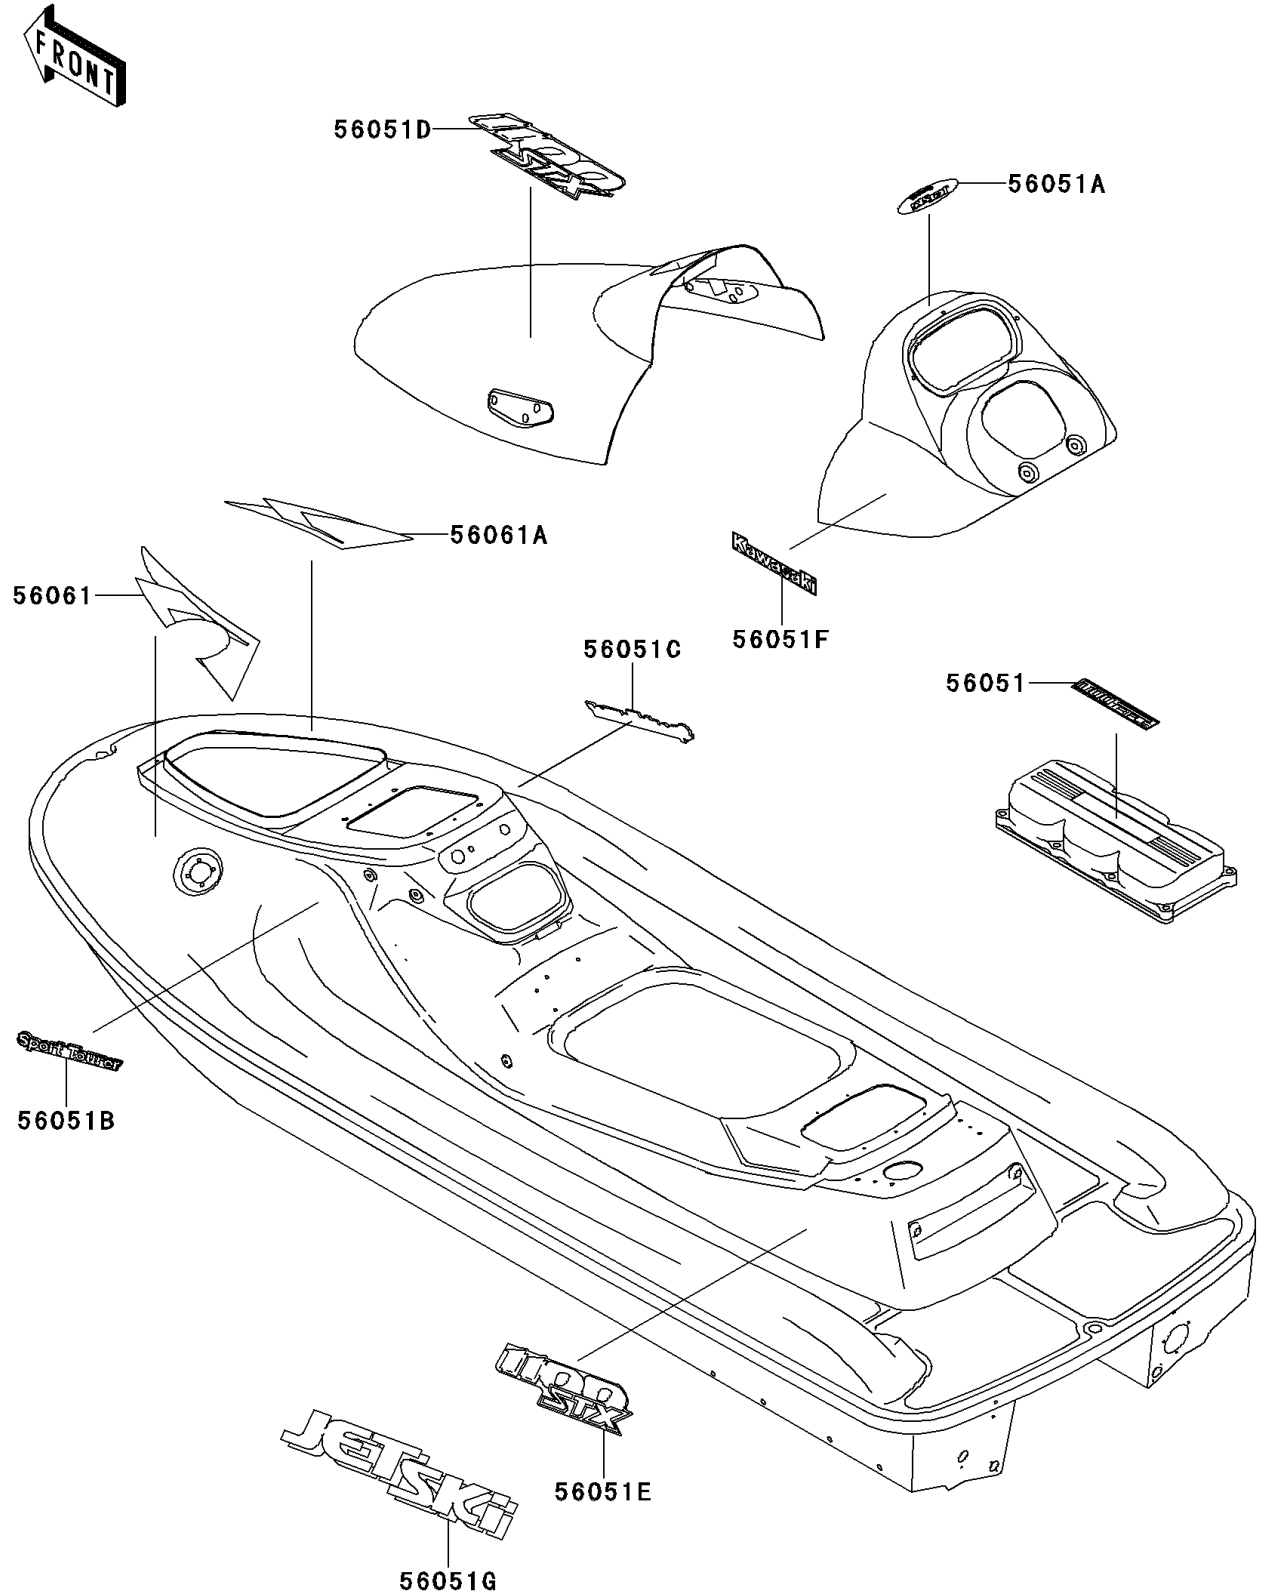

1997 JET SKI® 1100 STX® PARTS DIAGRAM

Decals

F3880

1997 JET SKI® 1100 STX® PARTS LIST

Decals

ITEM NAME	PART NUMBER	QUANTITY
MARK,1100 TRIPLE (Ref # 56051)	56051-3747	1
MARK,HANDLE COVER,JET SKI (Ref # 56051A)	56051-3751	1
MARK,DECK,LH,SPORT TOURER (Ref # 56051B)	56051-3765	1
MARK,DECK,RH,SPORT TOURER (Ref # 56051C)	56051-3766	1
MARK,HATCH COVER,1100 STX (Ref # 56051D)	56051-3767	1
MARK,DECK,1100 STX (Ref # 56051E)	56051-3768	1
MARK,HANDLE COVER,KAWASAKI (Ref # 56051F)	56051-3769	1
MARK,HULL,JET SKI (Ref # 56051G)	56051-3775	1
PATTERN,DECK,FR,LH (Ref # 56061)	56061-3814	1
PATTERN,DECK,FR,RH (Ref # 56061A)	56061-3815	1