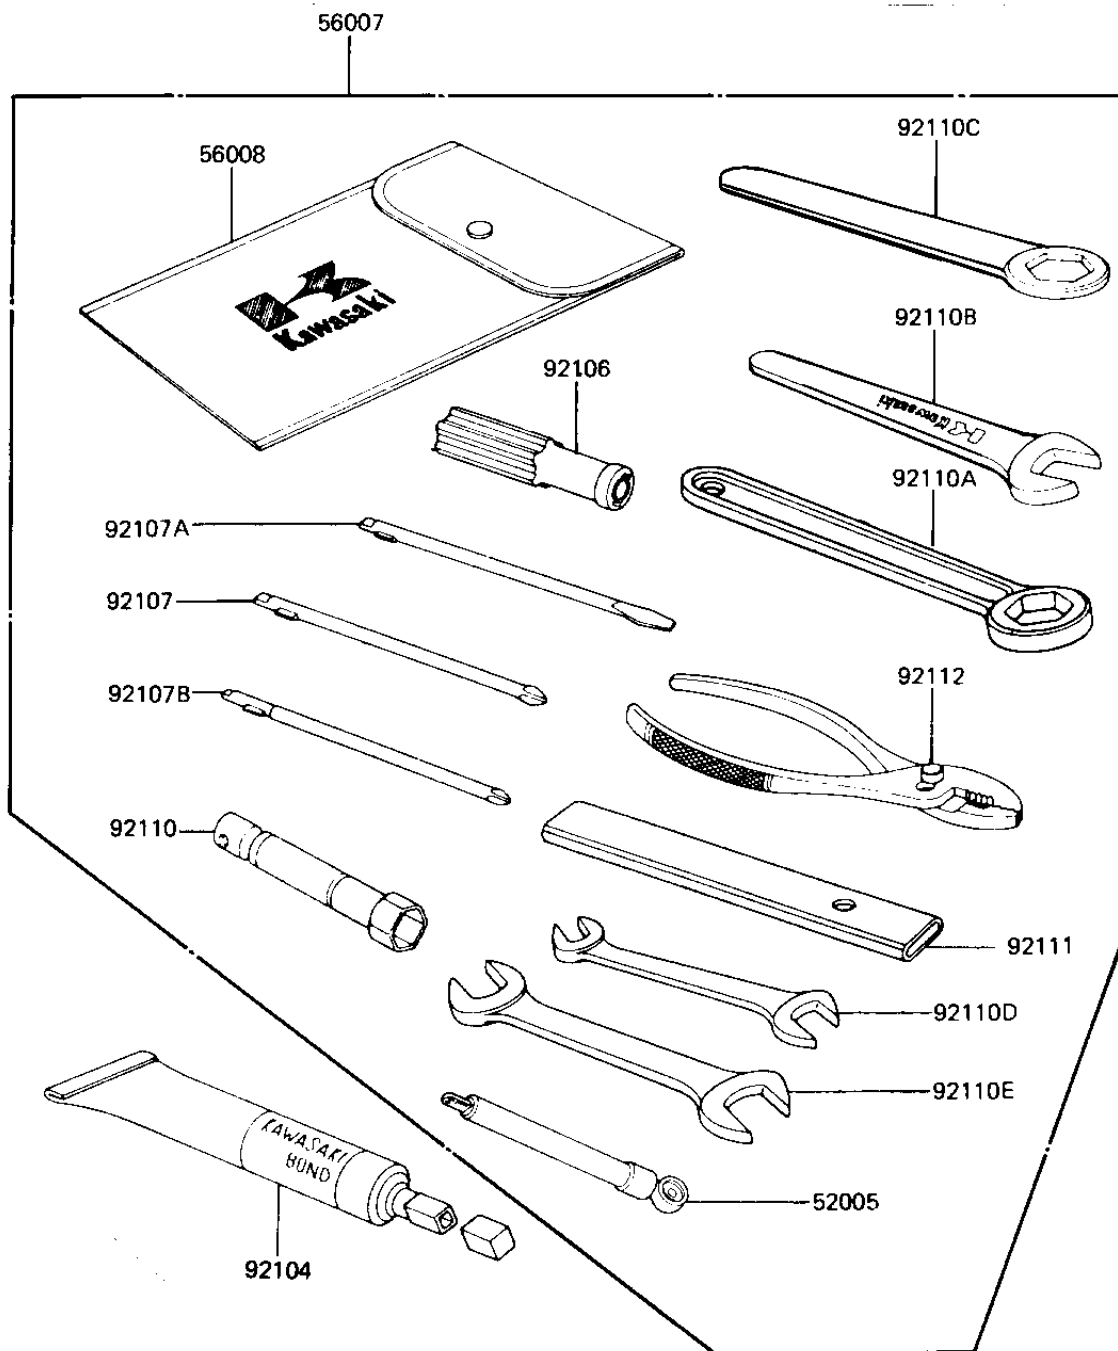

1981 650 CSR PARTS DIAGRAM

OWNER TOOLS ('81-'82 H1/H2)

1981 650 CSR PARTS LIST

OWNER TOOLS ('81-'82 H1/H2)

ITEM NAME	PART NUMBER	QUANTITY
GAUGE,AIR,3.5KG/CM2 (Ref # 52005)	52005-1031	1
TOOLKIT (Ref # 56007)	56007-1071	1
BAG,TOOL (Ref # 56008)	56008-009	1
LIQUID GASKET (Ref # 92104)	92104-002	1
GRIP,SCREW DRIVER (Ref # 92106)	92106-1001	1
TOOL-DRIVER (Ref # 92107)	92107-1052	1
92107-1052 (Canada) (Ref # 92107A)	92107-007	1
92107-1002 (Canada) (Ref # 92107B)	92107-008	1
WRENCH,SPARK PLUG (Ref # 92110)	92108-008	1
TOOL-WRENCH,BOX END,2 (Ref # 92110A)	92110-1147	1
WRENCH,OPEN END,19M/M (Ref # 92110B)	92110-1004	1
TOOL-WRENCH,BOX END,2 (Ref # 92110C)	92110-1148	1
TOOL-WRENCH,OPEN END (Ref # 92110D)	92110-1038	1
TOOL-WRENCH,OPEN END, (Ref # 92110E)	92110-1153	1
TOOL-WRENCH,OPEN END, (Ref # 92111)	92111-004	1
PLIERS,160MM (Ref # 92112)	92112-003	1