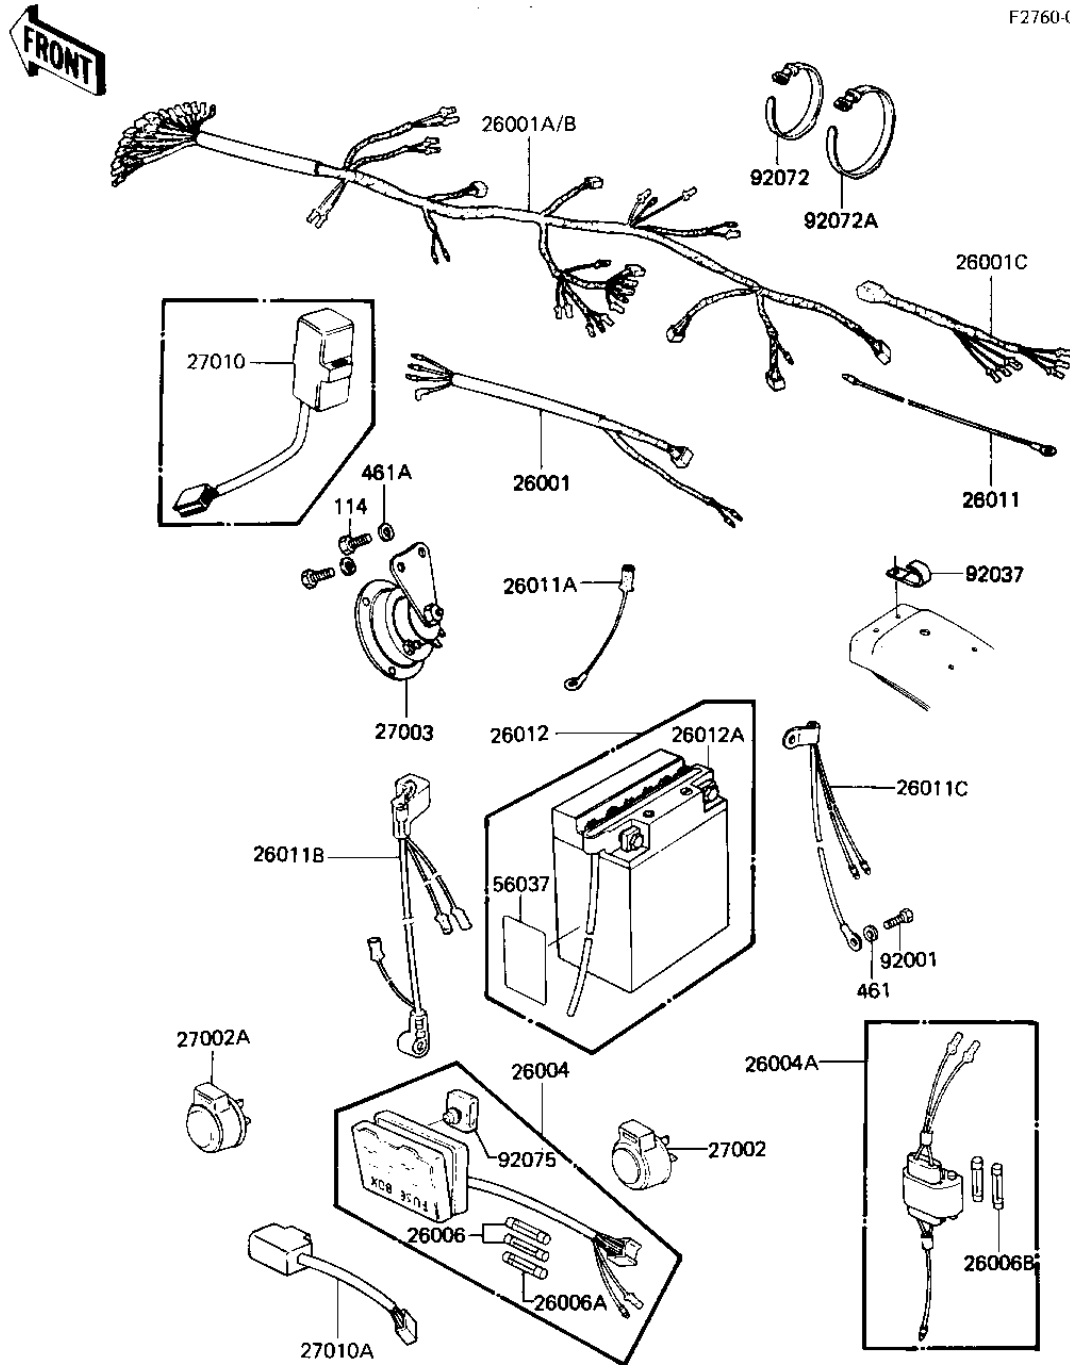

1981 650 CSR PARTS DIAGRAM

CHASSIS ELECTRICAL EQUIPMENT ('81-'82 H1)

F2760-0085

1981 650 CSR PARTS LIST

CHASSIS ELECTRICAL EQUIPMENT ('81-'82 H1)

ITEM NAME	PART NUMBER	QUANTITY
WIRING HARNESS,CENTER (Ref # 26001)	26001-1117	1
HARNESS,MAIN (Ref # 26001A)	26001-1198	1
WIRING HARNESS,REAR (Ref # 26001C)	26002-063	1
FUSE ASSY (Ref # 26004)	26004-1006	1
FUSE-ASSY,ACCESSORY (Ref # 26004A)	26004-1014	1
FUSE 10A (Ref # 26006)	26006-003	1
FUSE-20A (Ref # 26006A)	26006-005	1
FUSE,10A,L=30M/M (Ref # 26006B)	26006-1002	1
LEAD WIRE,SIGNAL LAMP (Ref # 26011)	26011-063	1
WIRE-LEAD,ACCESSORY G (Ref # 26011A)	26011-1100	1
WIRE-LEAD,BATTERY (Ref # 26011B)	26011-1101	1
WIRE-LEAD,BATTERY GRO (Ref # 26011C)	26011-1102	1
FB BAT FB12A-A (Ref # 26012)	26012-1004	1
26012-1210 (Canada) (Ref # 26012A)	26012-1005	1
RELAY-TURN SIGNAL (Ref # 27002)	27002-011	1
RELAY,TURN SIGNAL (Ref # 27002A)	27002-016	1
HORN (Ref # 27003)	27003-076	1
LABEL-WARNING,BATTERY (Ref # 56037)	56040-1036	1
BOLT,HEX HEAD,6MM (Ref # 92001)	92001-137	1
CLAMP,WIRING HARNESS (Ref # 92037)	92037-1069	1
BAND,MIDDLE (Ref # 92072)	92072-031	1
BAND,WIRING HARNESS (Ref # 92072A)	92072-056	1
DAMPER RUBBER,FUSE (Ref # 92075)	92075-279	1
BOLT-SMALL-UPSET,8X16 (Ref # 114)	115G0816	1
WASHER SPRING 6MM (Ref # 461)	461F0600	1
WASHER SPRING 8MM (Ref # 461A)	461F0800	1