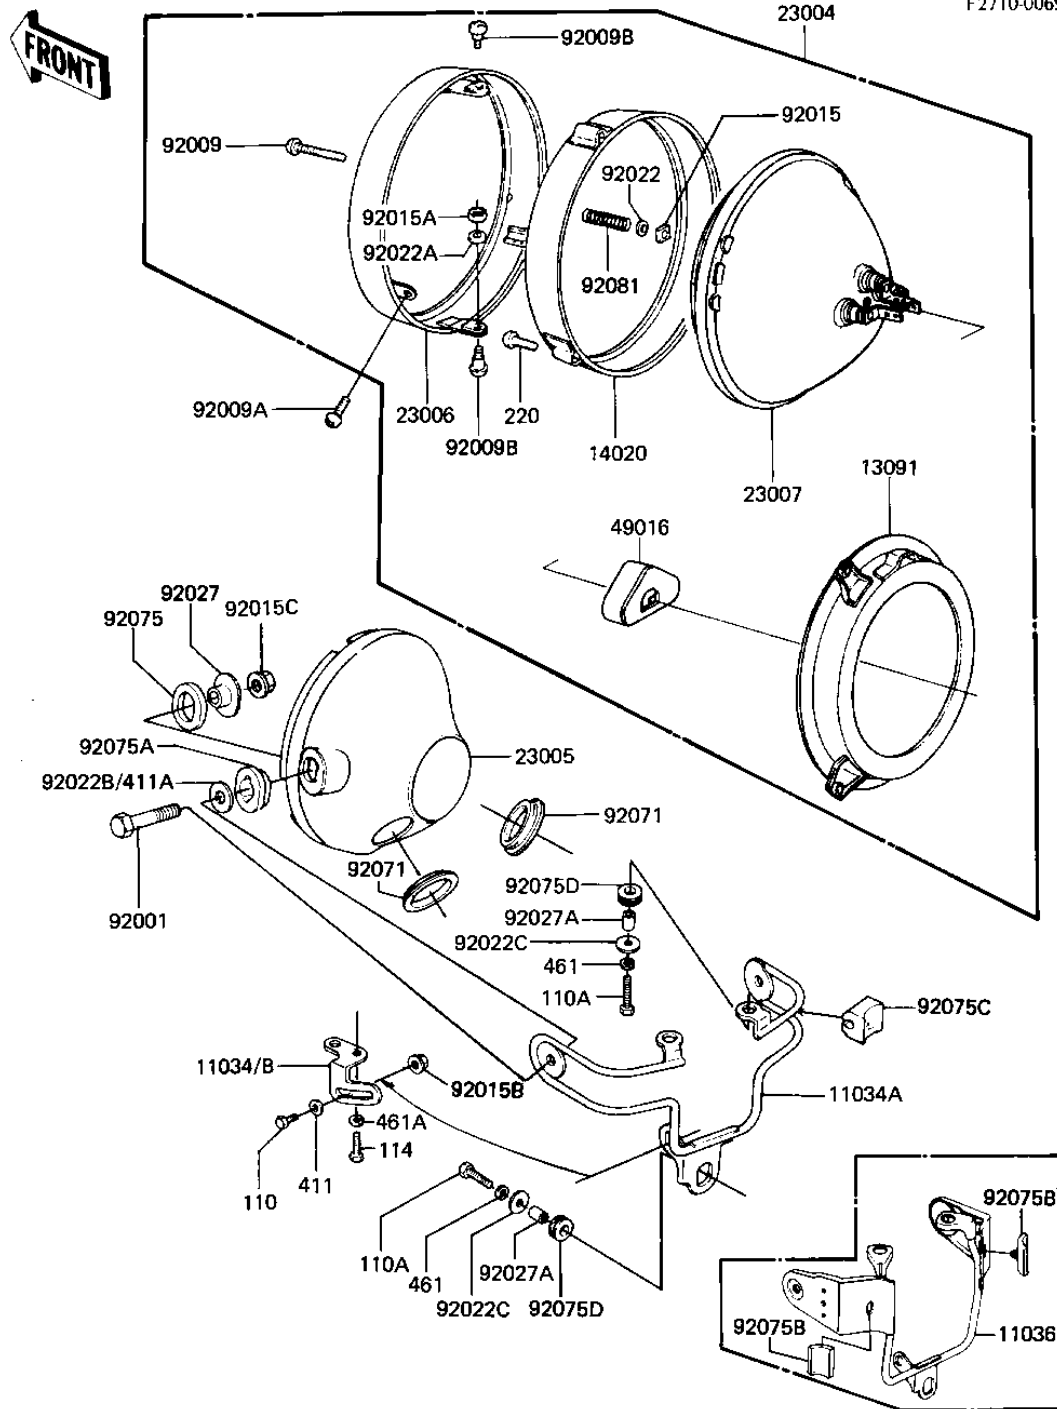

## 1981 650 CSR PARTS LIST

HEADLIGHT ('81-'82 H1/H2)

| ITEM NAME                            | PART NUMBER | QUANTITY |
|--------------------------------------|-------------|----------|
| BRACKET (Ref # 11034)                | 11034-1676  | 1        |
| BRACKET,HEAD LAMP (Ref # 11034A)     | 11034-1751  | 1        |
| RING,HEAD LAMP MOUNT (Ref # 13091)   | 23074-001   | 1        |
| RING,HEAD LAMP MOUNT (Ref # 14020)   | 23072-001   | 1        |
| LAMP-HEAD (Ref # 23004)              | 23004-1052  | 1        |
| BODY-COMP-HEAD LAMP (Ref # 23005)    | 23005-1016  | 1        |
| RIM,HEAD LAMP (Ref # 23006)          | 23006-038   | 1        |
| SEALED BEAM UNIT (Ref # 23007)       | 23007-1006  | 1        |
| DUST COVER,HEAD LAMP (Ref # 49016)   | 49016-1009  | 1        |
| BOLT,10MM (Ref # 92001)              | 92007-024   | 1        |
| SCREW FORCUS ADJUST (Ref # 92009)    | 23019-021   | 1        |
| SCREW,PAN HEAD,5X14 (Ref # 92009A)   | 23019-022   | 1        |
| SCREW-PAN HEAD,5X12 (Ref # 92009B)   | 23019-023   | 1        |
| NUT,4MM (Ref # 92015)                | 23020-018   | 1        |
| NUT,HEAD LAMP RIM FIT (Ref # 92015A) | 23020-023   | 1        |
| NUT-6MM (Ref # 92015B)               | 92015-1078  | 1        |
| NUT,FLANGED,10MM (Ref # 92015C)      | 92015-1428  | 1        |
| WASHER (Ref # 92022)                 | 23021-004   | 1        |
| WASHER-PLAIN,5MM (Ref # 92022A)      | 23021-012   | 1        |
| WASHER,HEAD LAMP (Ref # 92022B)      | 92022-1054  | 1        |
| WASHER 6.5X20X1.6T (Ref # 92022C)    | 92022-125   | 1        |
| COLLAR,HEAD LIGHT (Ref # 92027)      | 23052-011   | 1        |
| COLLAR,REAR FENDER (Ref # 92027A)    | 92027-162   | 1        |
| GROMMET (Ref # 92071)                | 92071-1008  | 1        |
| DAMPER RUBBER (Ref # 92075)          | 23066-021   | 1        |
| DAMPER RUBBER (Ref # 92075A)         | 23066-022   | 1        |
| DAMPER RUBBER,LAMP (Ref # 92075C)    | 92075-1257  | 1        |
| DAMPER RUBBER,RR FENR (Ref # 92075D) | 92075-209   | 1        |
| SPRING FOCUS ADJUST (Ref # 92081)    | 23014-005   | 1        |