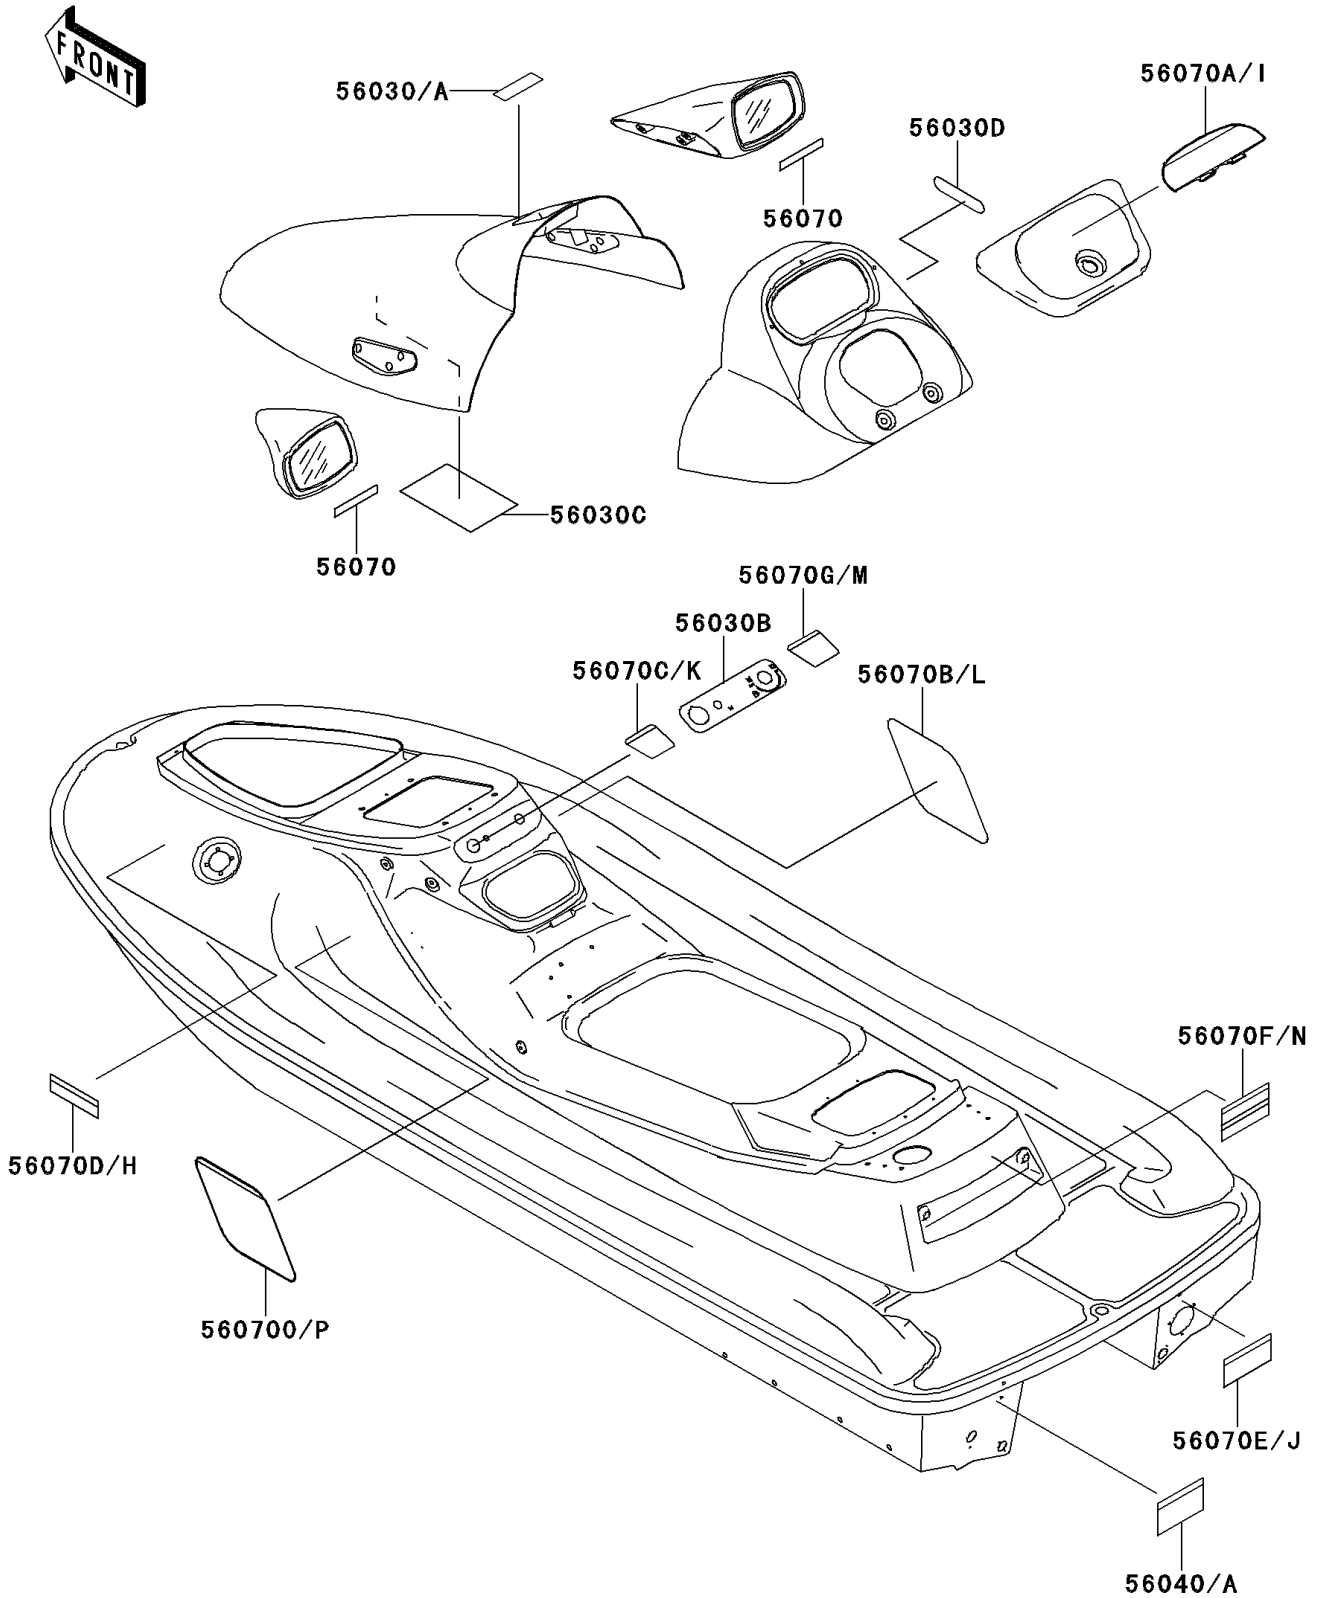

1997 JET SKI® 1100 STX® PARTS DIAGRAM

Labels

F3183

1997 JET SKI® 1100 STX® PARTS LIST

Labels

ITEM NAME	PART NUMBER	QUANTITY
LABEL,FIRE EXTINGUISHER (Ref # 56030)	56030-3755	1
LABEL,FUEL TAP&CHOKE (Ref # 56030B)	56030-3812	1
LABEL,HATCH (Ref # 56030C)	56030-3814	1
LABEL,REVERSE (Ref # 56030D)	56030-3815	1
LABEL-WARNING,NOZZLE (Ref # 56040)	56040-3898	1
LABEL-WARNING,MIRROR (Ref # 56070)	56070-3764	1
LABEL-WARNING,CENTER STORAGE (Ref # 56070A)	56070-3803	1
LABEL-WARNING,IMPORTANT SAFETY (Ref # 56070B)	56070-3805	1
LABEL-WARNING,TETHER SWITCH (Ref # 56070C)	56070-3806	1
LABEL-WARNING,GASOLINE (Ref # 56070D)	56070-3808	1
LABEL-WARNING,REVERSE BUCKET (Ref # 56070E)	56070-3809	1
LABEL-WARNING,GRAB HANDLE (Ref # 56070F)	56070-3810	1
LABEL-WARNING,REBOARDING STEP (Ref # 56070G)	56070-3811	1
LABEL-WARNING,IMPORTANT SAFETY (Ref # 56070O)	56070-3847	1
LABEL,FIRE EXTINGUISHER(FRENCH (Ref # 56030A)	56030-3757	1
LABEL-WARNING,NOZZLE(FRENCH) (Ref # 56040A)	56040-3916	1
LABEL-WARNING,GASOLINE (Ref # 56070H)	56070-3821	1
LABEL-WARNING,CENTER STORAGE (Ref # 56070I)	56070-3822	1
LABEL-WARNING,REVERSE BUCKET (Ref # 56070J)	56070-3823	1
LABEL-WARNING,TETHER SWITCH (Ref # 56070K)	56070-3824	1
LABEL-WARNING,IMPORTANT SAFETY (Ref # 56070L)	56070-3826	1
LABEL-WARNING,REBOARDING STEP (Ref # 56070M)	56070-3827	1
LABEL-WARNING,REAR GRIP&STEP (Ref # 56070N)	56070-3828	1
LABEL,IMPORTANT SAFETY(FRENCH) (Ref # 56070P)	56070-3848	1