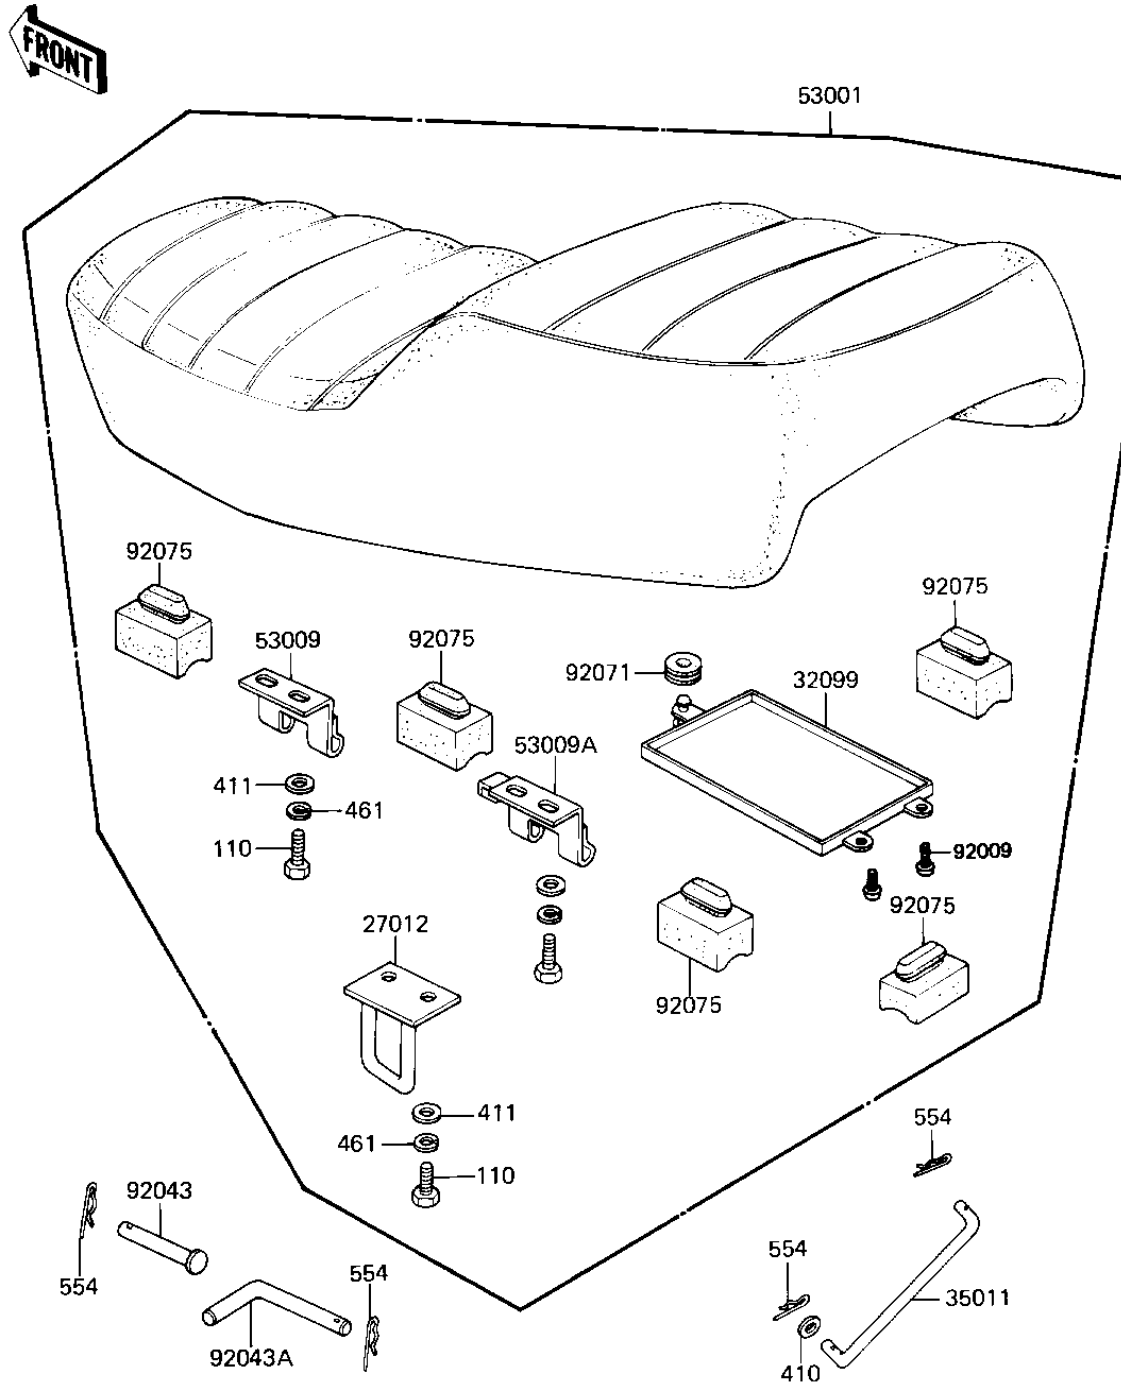

1981 650 CSR PARTS DIAGRAM

SEAT ('81-'82 H1/H2)

1981 650 CSR PARTS LIST

SEAT ('81-'82 H1/H2)

ITEM NAME	PART NUMBER	QUANTITY
HOOK, SEAT (Ref # 27012)	53008-021	1
CASE (Ref # 32099)	32099-011	1
STOPPER,SEAT (Ref # 35011)	53054-006	1
SEAT-ASSY,DUAL (Ref # 53001)	53001-1149	1
HINGE,BLACK (Ref # 53009)	53009-017-10	1
HING,RR (Ref # 53009A)	53009-1021	1
SCREW (Ref # 92009)	92009-1043	1
PIN (Ref # 92043)	53011-002	1
PIN,DUAL SEAT PIVOT (Ref # 92043A)	53011-008	1
GROMMET (Ref # 92071)	92071-056	1
DAMPER RUBBER-SEAT (Ref # 92075)	92075-156	1
BOLT-UPSET 6X14 (Ref # 110)	112B0614	1
WASHER PLAIN 6MM (Ref # 410)	410B0600	1
WASHER PLAIN 6MM (Ref # 411)	411B0600	1
WASHER SPRING 6MM (Ref # 461)	461F0600	1
PIN,SNAP (Ref # 554)	554A0600	1