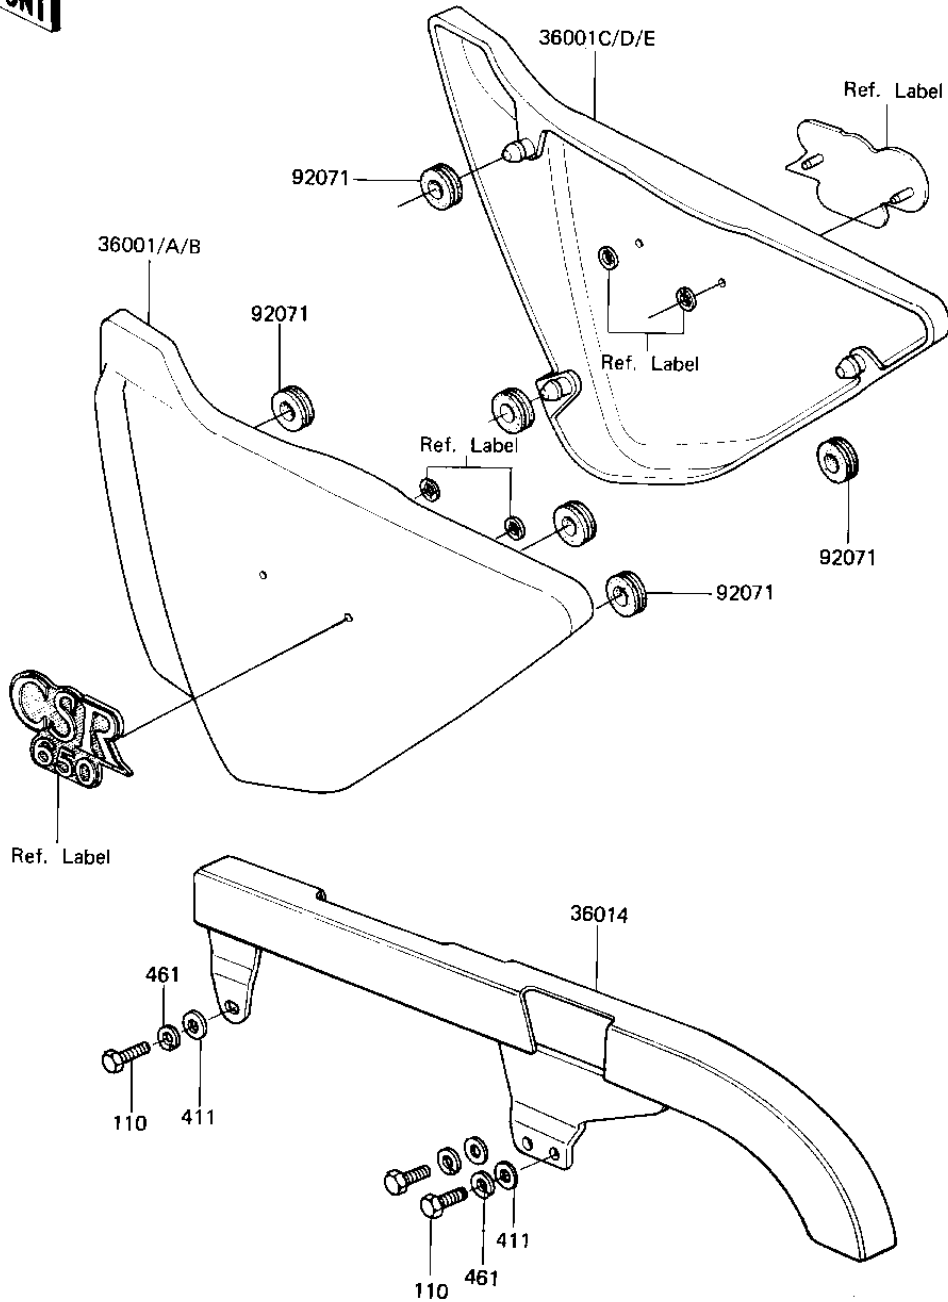

1981 650 CSR PARTS DIAGRAM

SIDE COVERS/CHAIN COVER ('81-'82 H1/H2)

F2610-0024

1981 650 CSR PARTS LIST

SIDE COVERS/CHAIN COVER ('81-'82 H1/H2)

ITEM NAME	PART NUMBER	QUANTITY
COVER,SIDE,LH,EBONY (Ref # 36001A)	36001-1095-8G	1
COVER-SIDE,LH,S.BLUE (Ref # 36001B)	36001-1095-8K	1
COVER,SIDE,RH,EBONY (Ref # 36001D)	36001-1096-8G	1
COVER-SIDE,RH,S.BLUE (Ref # 36001E)	36001-1096-8K	1
CASE,CHAIN (Ref # 36014)	36014-1039	1
GROMMET (Ref # 92071)	92071-056	1
BOLT-UPSET,6X16 (Ref # 110)	112G0616	1
WASHER PLAIN 6MM (Ref # 411)	411B0600	1
WASHER SPRING 6MM (Ref # 461)	461F0600	1