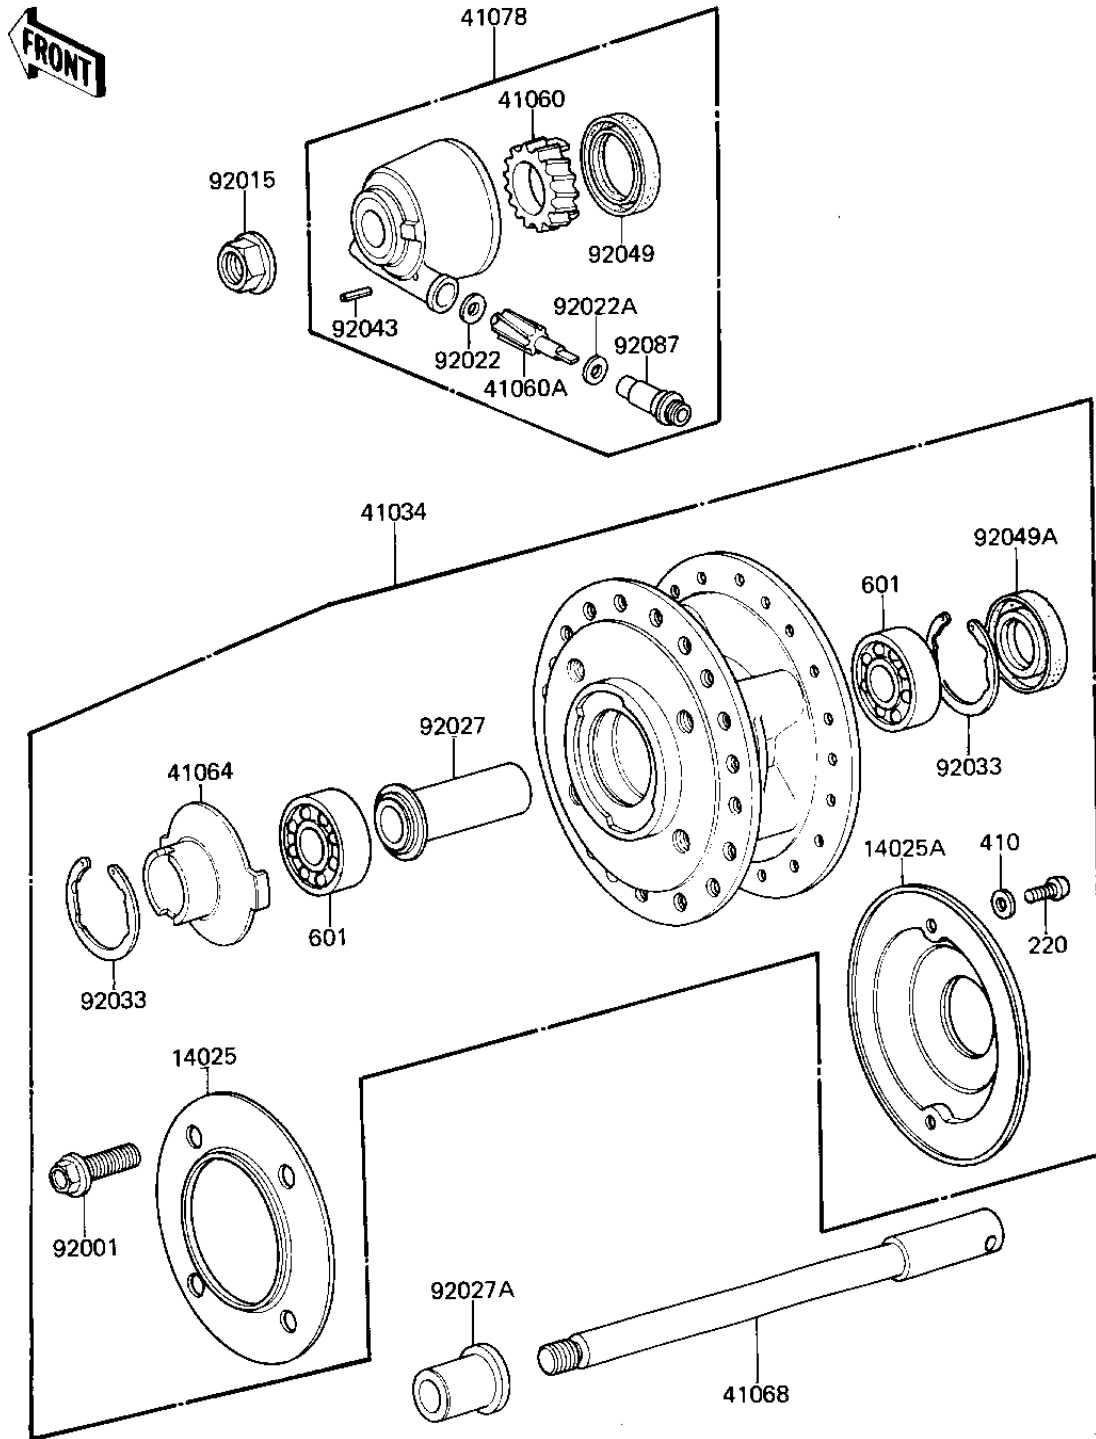

1981 650 CSR PARTS DIAGRAM

FRONT HUB ('81-'82 H1/H2)

1981 650 CSR PARTS LIST

FRONT HUB ('81-'82 H1/H2)

ITEM NAME	PART NUMBER	QUANTITY
COVER,DUST,LH (Ref # 14025)	14025-1277	1
COVER,DUST,RH (Ref # 14025A)	14025-1341	1
DRUM-ASSY,FR BRK (Ref # 41034)	41034-1041	1
GEAR,SPEEDOMETER (Ref # 41060)	41059-026	1
PINION,SPEEDOMETER,9T (Ref # 41060A)	41060-1016	1
RECEIVER,SPEEDOMETER (Ref # 41064)	41064-1006	1
AXLE,FRONT,L=204M/M (Ref # 41068)	41068-1009	1
GEAR BOX ASSY, (Ref # 41078)	41078-1013	1
BOLT,HEX HEAD,10X30 (Ref # 92001)	92001-1173	1
NUT,14MM (Ref # 92015)	92015-1407	1
WASHER THRST SPD PINI (Ref # 92022)	41063-001	2
COLLAR,FR HUB L=55M/M (Ref # 92027)	92027-1223	1
COLLAR,FR AXLE L=30MM (Ref # 92027A)	92027-1225	1
CIRCLIP,42MM (Ref # 92033)	92033-1041	1
PIN,SPRING (Ref # 92043)	41082-001	1
OIL SEAL,BJN30427-C3 (Ref # 92049)	92049-1057	1
OIL SEAL,AG1144A0 (Ref # 92049A)	92049-1058	1
BUSHING,METER GEAR (Ref # 92087)	92087-1002	1
SCREW-PAN-CROS (Ref # 220)	220B0514	1
WASHER PLAIN 5MM (Ref # 410)	410B0500	1
BEARING BALL #6302Z (Ref # 601)	601B6302Z	1