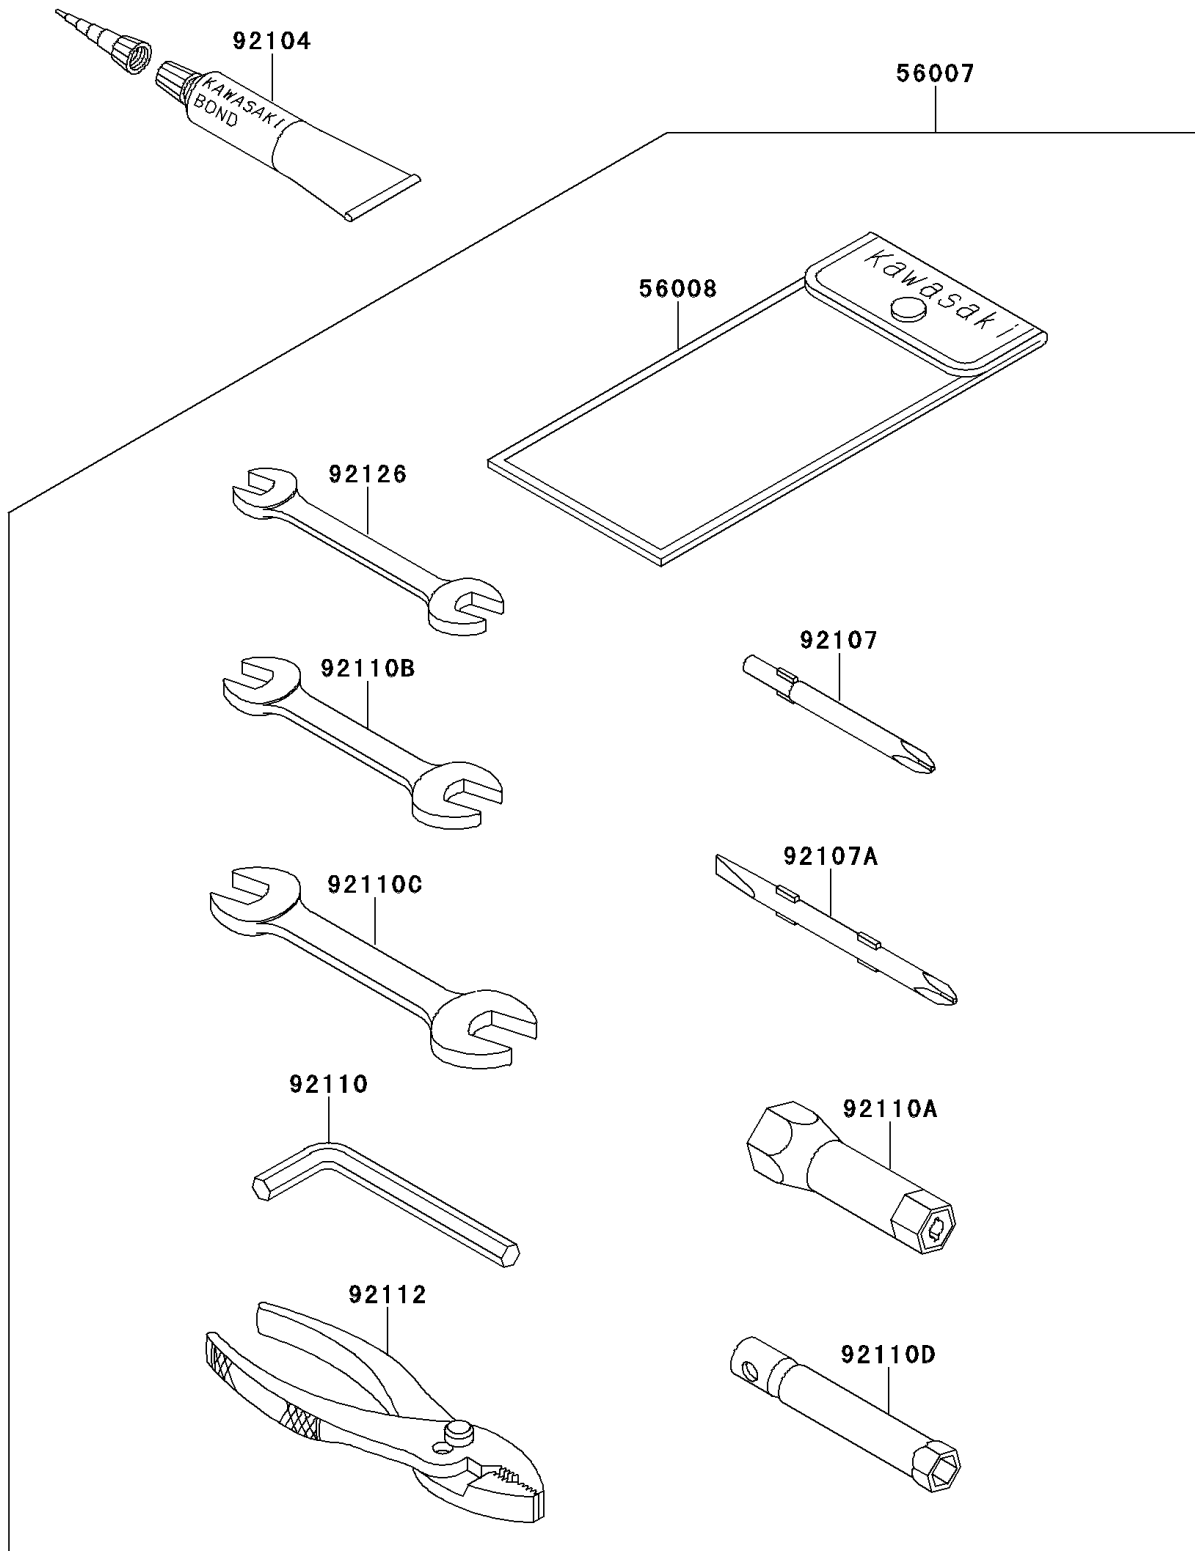

1997 JET SKI® 1100 STX® PARTS DIAGRAM

Owner's Tools

F3182

1997 JET SKI® 1100 STX® PARTS LIST

Owner's Tools

| ITEM NAME | PART NUMBER | QUANTITY |
|--|-------------|----------|
| TOOL-KIT (Ref # 56007) | 56007-3710 | 1 |
| BAG,TOOL (Ref # 56008) | 56008-1007 | 1 |
| GASKET-LIQUID,TUBE,100G,SILVER (Ref # 92104) | 92104-002 | 1 |
| TOOL-DRIVER,#3PHILLIPS (Ref # 92107) | 92107-005 | 1 |
| TOOL-DRIVER,#2PHILLIPS&SLOT (Ref # 92107A) | 92107-1051 | 1 |
| TOOL-WRENCH,ALLEN,5MM (Ref # 92110) | 92110-1015 | 1 |
| TOOL-WRENCH,BOX,21MM (Ref # 92110A) | 92110-1113 | 1 |
| TOOL-WRENCH,OPEN END,10X12 (Ref # 92110B) | 92110-1152 | 1 |
| TOOL-WRENCH,OPEN END,14X17 (Ref # 92110C) | 92110-1153 | 1 |
| TOOL-WRENCH,BOX,10MM (Ref # 92110D) | 92110-1156 | 1 |
| TOOL-PLIERS (Ref # 92112) | 92112-003 | 1 |
| TOOL-WRENCH,OPEN END,8X10 (Ref # 92126) | 92126-001 | 1 |