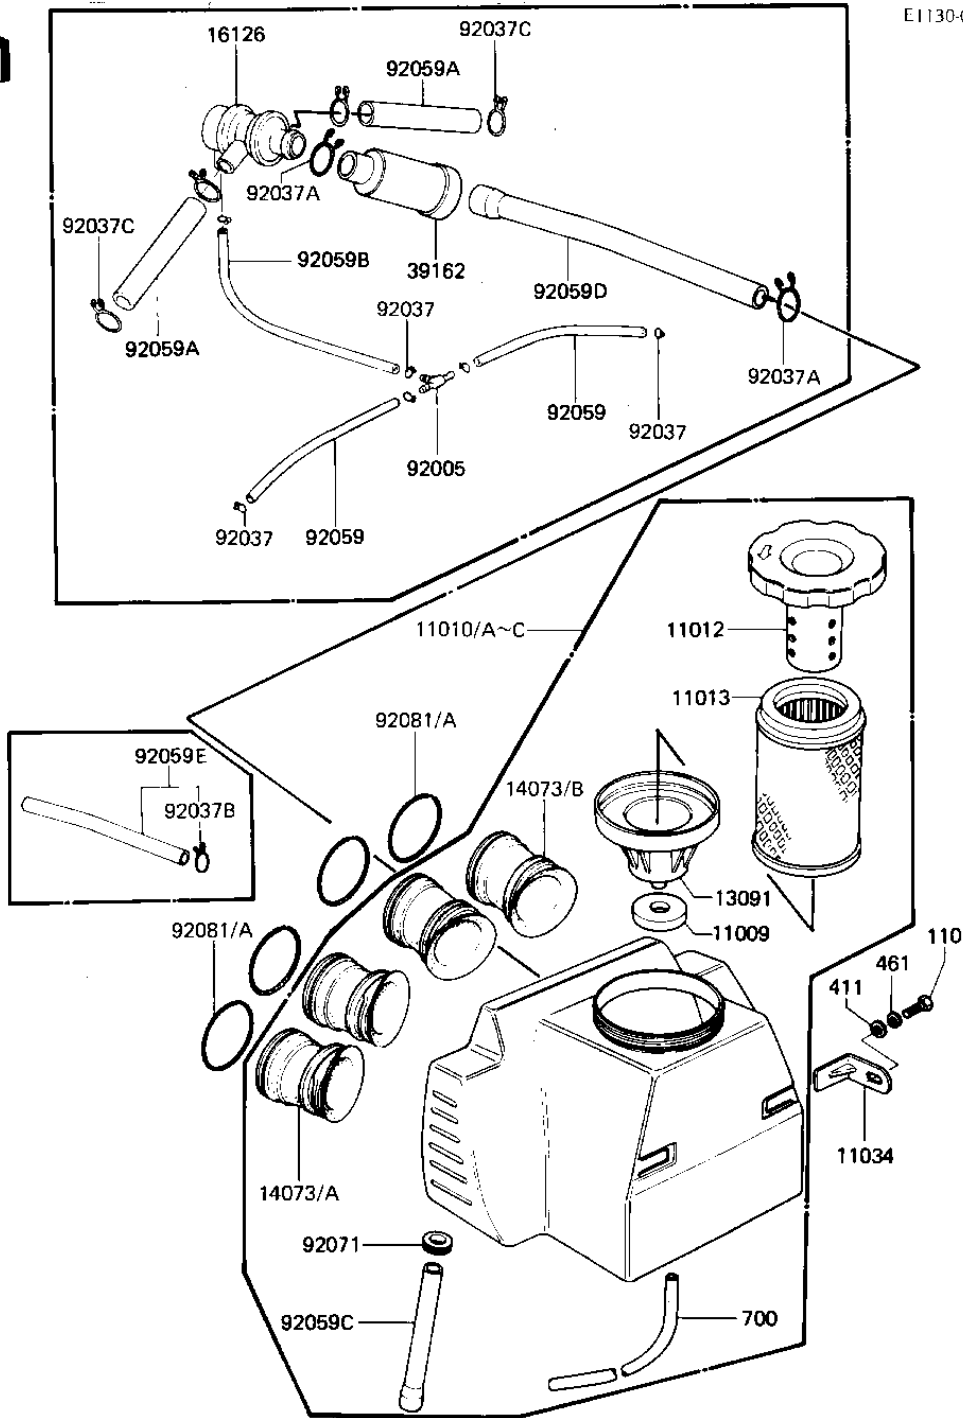

1981 650 CSR PARTS DIAGRAM

AIR CLEANER ('81-'82 H1/H2)

E1130-0047

1981 650 CSR PARTS LIST

AIR CLEANER ('81-'82 H1/H2)

ITEM NAME	PART NUMBER	QUANTITY
GASKET,HOLDER (Ref # 11009)	11039-003	1
FILTER-ASSY-AIR (Ref # 11010)	11010-1069	1
*** N.L.A.*** (Canada) (Ref # 11010A)	11010-1070	1
CAP,AIR CLEANER (Ref # 11012)	11012-069	1
ELEMENT,AIR CLNR (Ref # 11013)	11013-1025	1
BRACKET,AIR CLEANER (Ref # 11034)	32070-038	1
HOLDER,INLET PIPE (Ref # 13091)	11033-006	1
DUCT,AIR FILTER,LH (Ref # 14073A)	14073-1052	1
DUCT,AIR FILTER,RH (Ref # 14073B)	14073-1053	1
VALVE ASSY,AIR SWITCH (Ref # 16126)	16126-1005	1
SILENCER (Ref # 39162)	39162-1003	1
FITTING,TUBE (Ref # 92005)	92005-1017	1
CLAMP-PIPE (Ref # 92037)	92037-072	1
CLAMP (Ref # 92037A)	92037-1076	1
CLAMP,TUBE (Canada) (Ref # 92037B)	92037-1235	1
CLAMP,BREATHER TUBE (Ref # 92037C)	92037-213	1
TUBE,VACUUM,LONG (Ref # 92059)	92059-1162	1
TUBE,14X20X100 (Ref # 92059A)	92059-1042	1
TUBE,4X9X290 (Ref # 92059B)	92059-1043	1
TUBE,11X26X135 (Ref # 92059C)	92059-1137	1
TUBE,14X20X290 (Ref # 92059D)	92059-1138	1
TUBE,4.5X8X390,W/JET (Canada) (Ref # 92059E)	92059-1159	1
GROMMET (Ref # 92071)	92071-1027	1
SPRING COIL (Ref # 92081)	92081-047	1
BOLT-UPSET,6X12 (Ref # 110)	112G0612	1
WASHER PLAIN 6MM (Ref # 411)	411B0600	1
WASHER SPRING 6MM (Ref # 461)	461F0600	1
TUBE,VINYL,6X200 (Ref # 700)	700Q06200	1