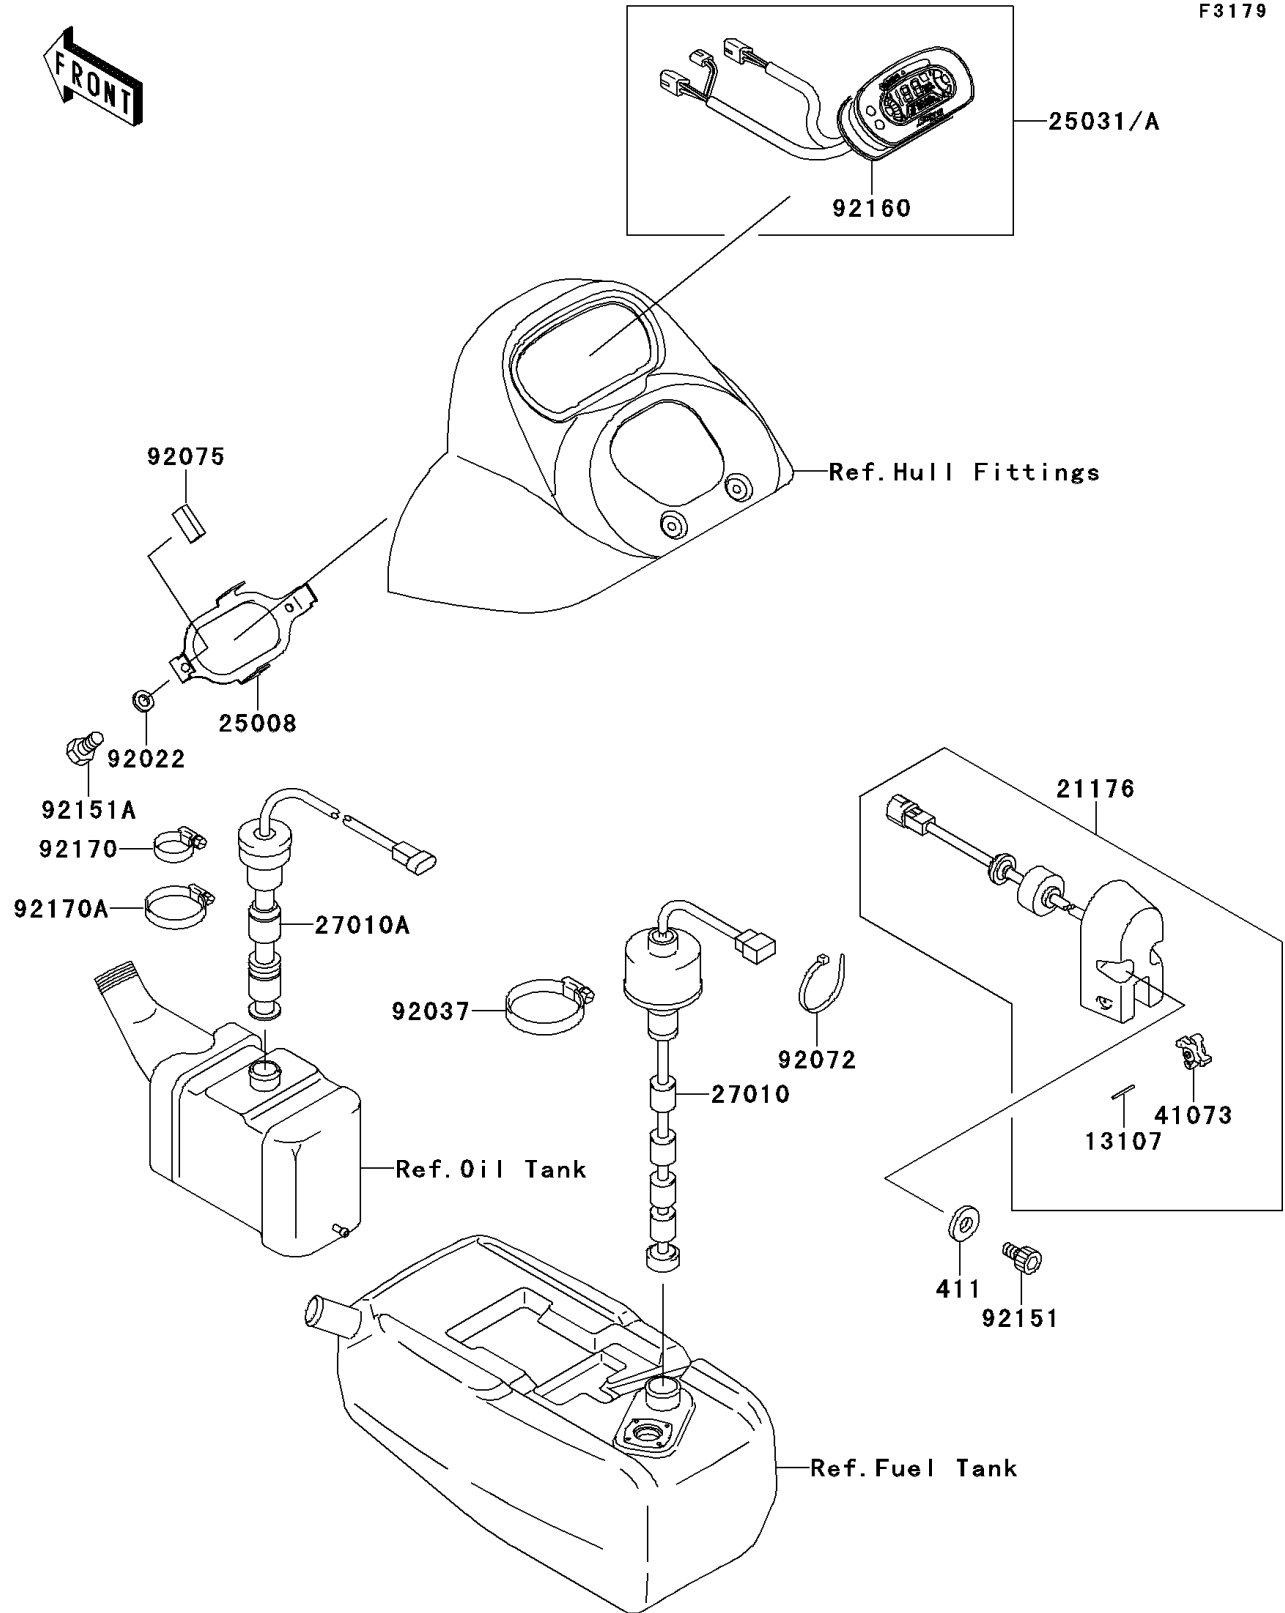

1997 JET SKI® 1100 STX® PARTS DIAGRAM

Meters

F3179

1997 JET SKI® 1100 STX® PARTS LIST

Meters

ITEM NAME	PART NUMBER	QUANTITY
WASHER-PLAIN,6MM (Ref # 411)	411S0600	1
SHAFT (Ref # 13107)	13107-3754	1
SENSOR,SPEEDOMETER (Ref # 21176)	21176-3713	1
BRACKET-METER (Ref # 25008)	25008-3709	1
SWITCH,FUEL LEVEL (Ref # 27010)	27010-3742	1
SWITCH,OIL LEVEL (Ref # 27010A)	27010-3745	1
WHEEL-ASSY,PADDLE (Ref # 41073)	41073-3701	1
WASHER,5X16X1.5 (Ref # 92022)	92022-3041	1
CLAMP (Ref # 92037)	92037-3009	1
BAND (Ref # 92072)	92072-3778	1
DAMPER (Ref # 92075)	92075-1446	1
BOLT,SOCKET,6X10 (Ref # 92151)	92151-3704	1
BOLT,5X10 (Ref # 92151A)	92151-3707	1
DAMPER,METER (Ref # 92160)	92160-3881	1
CLAMP (Ref # 92170)	92170-3718	1
CLAMP (Ref # 92170A)	92170-3734	1
METER-ASSY,MPH (Ref # 25031)	25031-3703	1
METER-ASSY,KPH (Ref # 25031A)	25031-3704	1