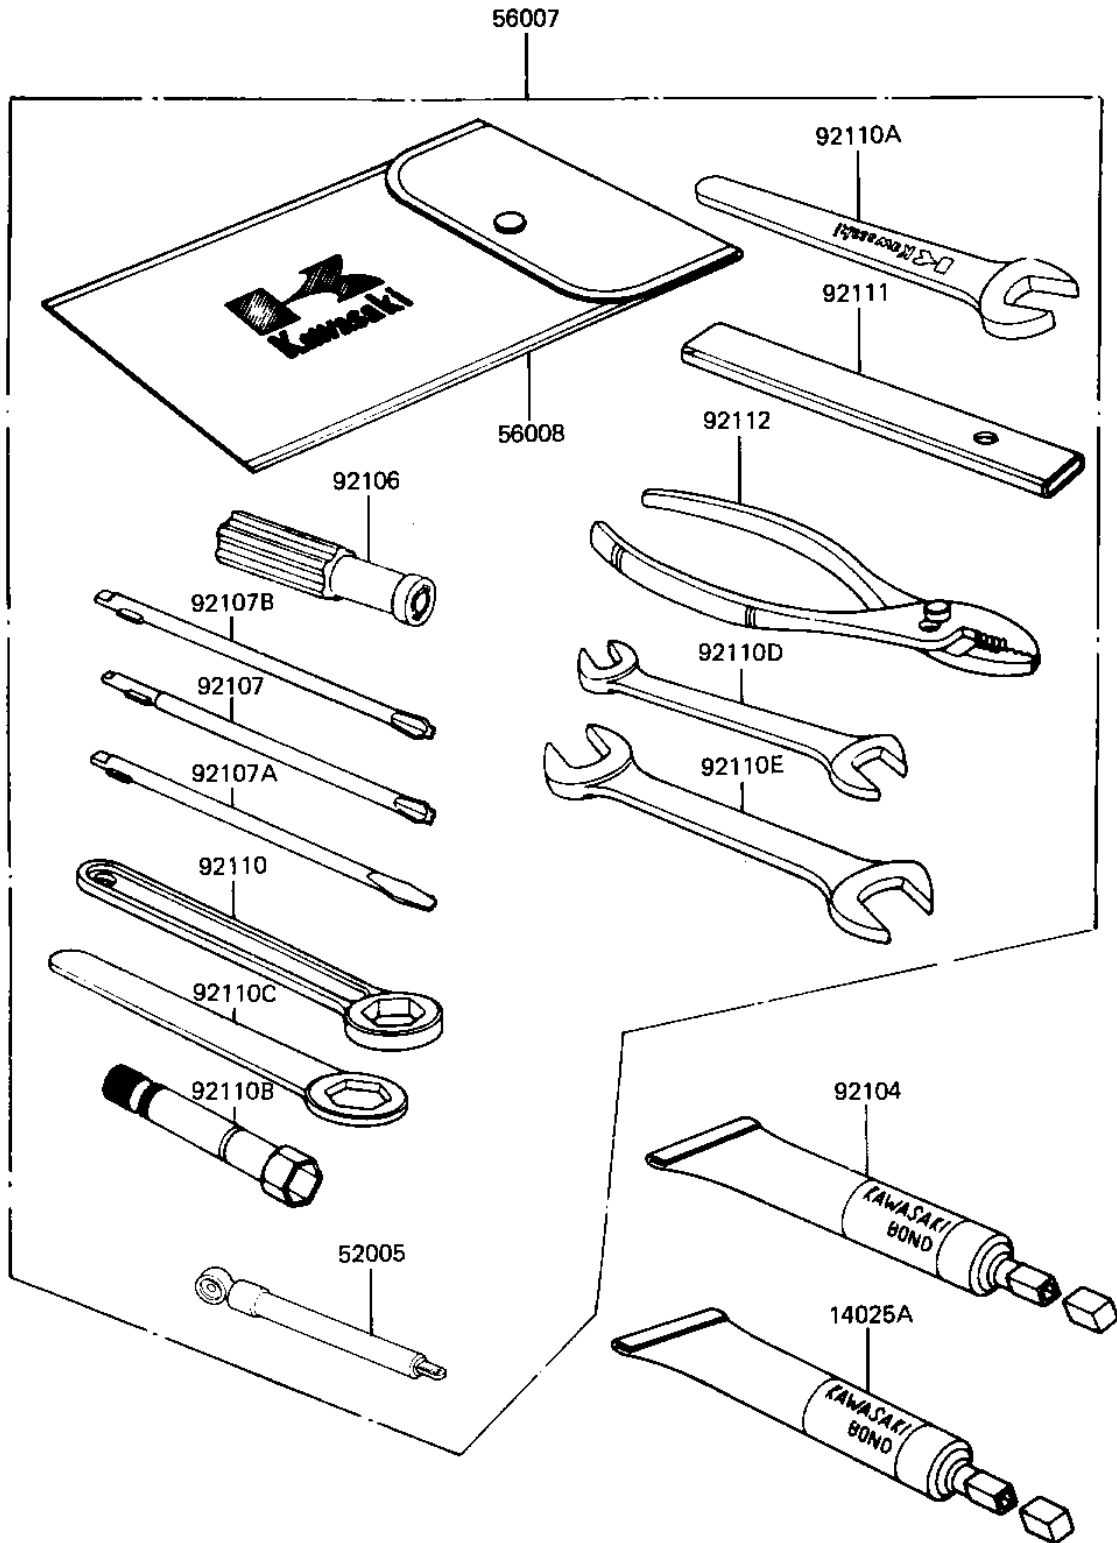

1981 550 GP PARTS DIAGRAM

OWNER TOOLS

F2810-0028

1981 550 GP PARTS LIST

OWNER TOOLS

ITEM NAME	PART NUMBER	QUANTITY
BOND,#10 (Ref # 14025A)	56019-120	1
GAUGE,AIR,3.5KG/CM2 (Ref # 52005)	52005-1031	1
TOOL KIT (Ref # 56007)	56007-1070	1
BAG,TOOL (Ref # 56008)	56008-009	1
LIQUID GASKET (Ref # 92104)	92104-002	1
GRIP,SCREW DRIVER (Ref # 92106)	92106-1001	1
TOOL-DRIVER (Ref # 92107)	92107-1052	1
WRENCH,OPEN END,19M/M (Ref # 92107A)	92110-1004	2
92107-1002 (Canada) (Ref # 92107B)	92107-008	1
TOOL-WRENCH,BOX END,2 (Ref # 92110)	92110-1147	1
WRENCH,SPARK PLUG (Ref # 92110B)	92110-1018	1
TOOL-WRENCH,BOX END,2 (Ref # 92110C)	92110-1148	1
TOOL-WRENCH,OPEN END (Ref # 92110D)	92110-1038	1
TOOL-WRENCH,OPEN END, (Ref # 92110E)	92110-1153	1
TOOL-WRENCH,OPEN END, (Ref # 92111)	92111-004	1
PLIERS,160MM (Ref # 92112)	92112-003	1