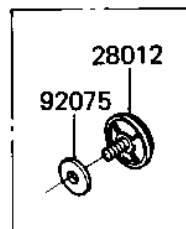

1981 550 GP PARTS DIAGRAM

IGNITION SWITCH/LOCKS/REFLECTORS

F2770-0049

1981 550 GP PARTS LIST

IGNITION SWITCH/LOCKS/REFLECTORS

ITEM NAME	PART NUMBER	QUANTITY
LOCK ASSY (Ref # 27004)	27004-5099	1
SWITCH ASSY,IGNITION (Ref # 27005)	27005-5014	1
KEY-LOCK,BLANK (Ref # 27008)	27008-1103	1
SWITCH,BRAKE LIGHT (Ref # 27010)	27010-025	1
REFLECTOR,REFLEX (Ref # 28012)	28012-016	1
DAMPER RUBBER,REFLECT (Ref # 92075)	92094-011	1
SPRING,BRAKE LAMP SN (Ref # 92081)	27011-017	1
BOLT-SOCKET,6X16,BLAC (Ref # 120)	120S0616	1
WASHER SPRING 6MM (Ref # 461)	461F0600	1