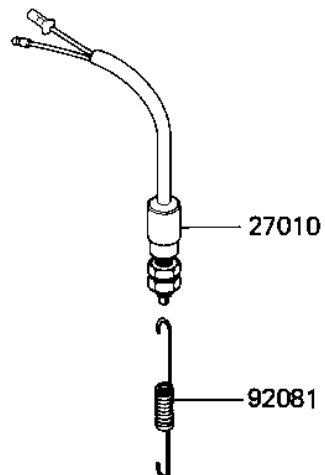

1981 550 GP PARTS DIAGRAM

IGNITION SWITCH/LOCKS/REFLECTORS

F2770-0049

1981 550 GP PARTS LIST

IGNITION SWITCH/LOCKS/REFLECTORS

ITEM NAME	PART NUMBER	QUANTITY
LOCK ASSY (Ref # 27004)	27004-5099	1
SWITCH ASSY,IGNITION (Ref # 27005)	27005-5014	1
KEY-LOCK,BLANK (Ref # 27008)	27008-1103	1
SWITCH,BRAKE LIGHT (Ref # 27010)	27010-025	1
REFLECTOR,REFLEX (Ref # 28012)	28012-016	1
DAMPER RUBBER,REFLECT (Ref # 92075)	92094-011	1
SPRING,BRAKE LAMP SN (Ref # 92081)	27011-017	1
BOLT-SOCKET,6X16,BLAC (Ref # 120)	120S0616	1
WASHER SPRING 6MM (Ref # 461)	461F0600	1