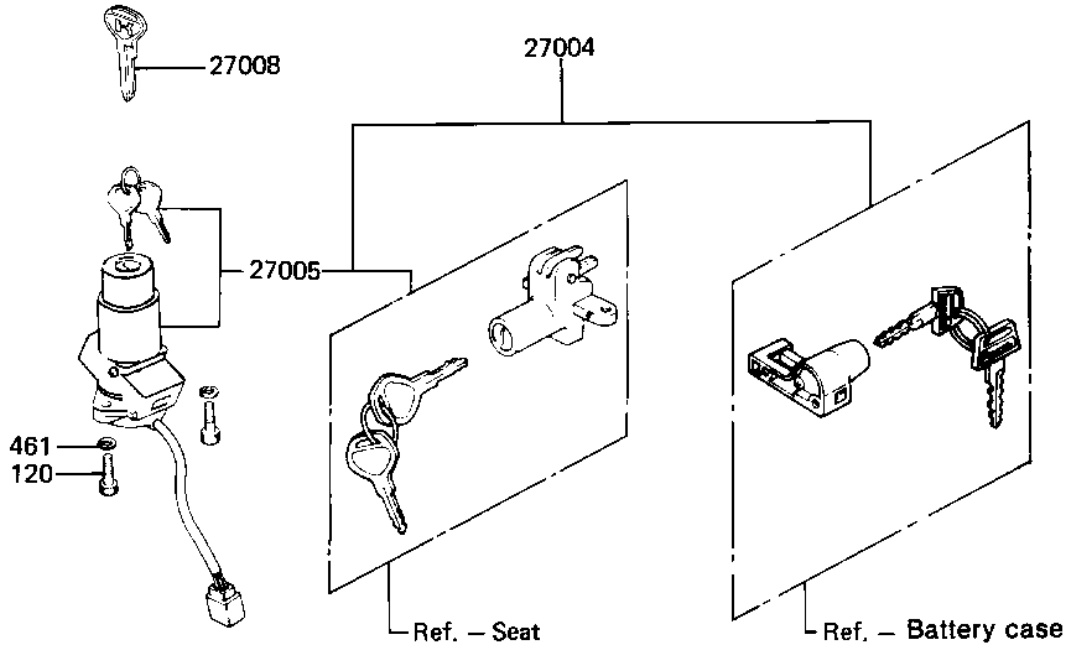

1981 550 GP PARTS DIAGRAM

IGNITION SWITCH/LOCKS/REFLECTORS

F2770-0049

1981 550 GP PARTS LIST

IGNITION SWITCH/LOCKS/REFLECTORS

ITEM NAME	PART NUMBER	QUANTITY
LOCK ASSY (Ref # 27004)	27004-5099	1
SWITCH ASSY,IGNITION (Ref # 27005)	27005-5014	1
KEY-LOCK,BLANK (Ref # 27008)	27008-1103	1
SWITCH,BRAKE LIGHT (Ref # 27010)	27010-025	1
REFLECTOR,REFLEX (Ref # 28012)	28012-016	1
DAMPER RUBBER,REFLECT (Ref # 92075)	92094-011	1
SPRING,BRAKE LAMP SN (Ref # 92081)	27011-017	1
BOLT-SOCKET,6X16,BLAC (Ref # 120)	120S0616	1
WASHER SPRING 6MM (Ref # 461)	461F0600	1