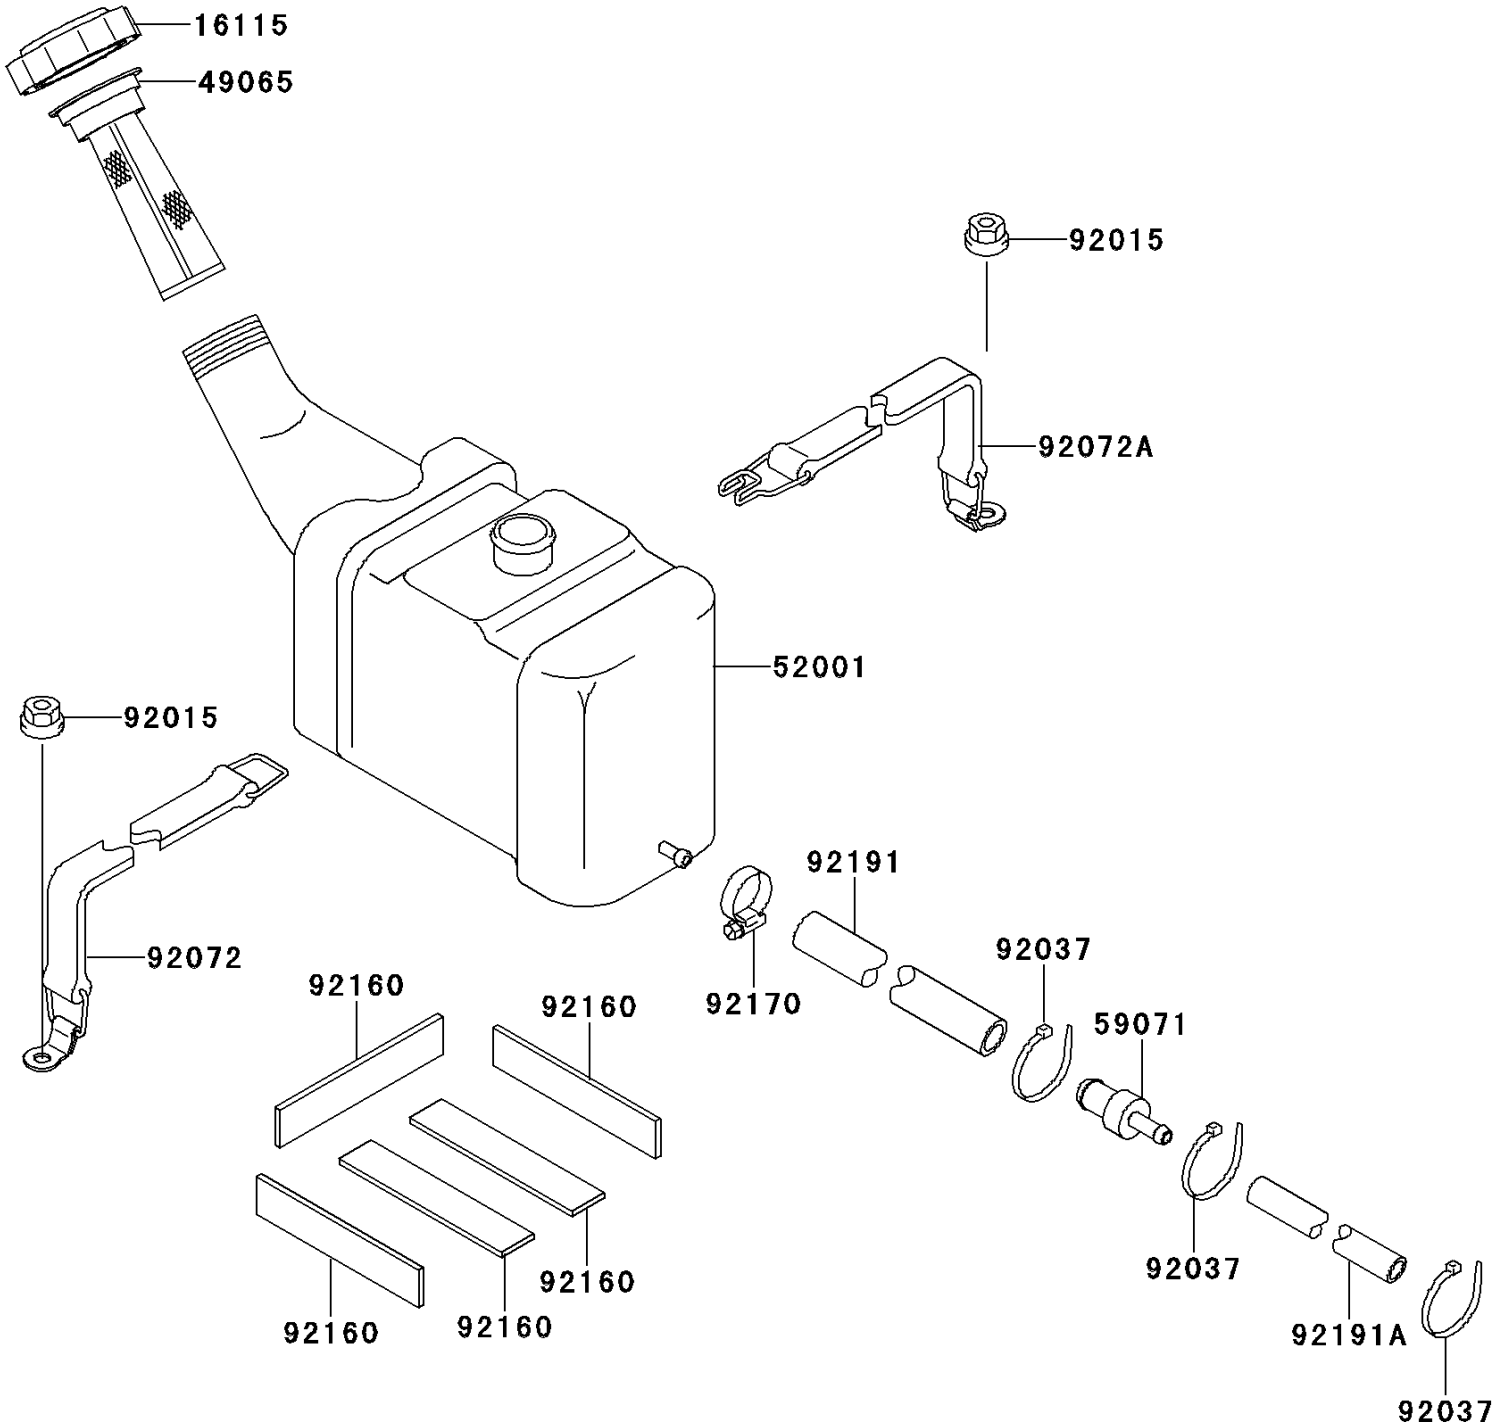

1997 JET SKI® 1100 STX® PARTS DIAGRAM

Oil Tank

F3174

1997 JET SKI® 1100 STX® PARTS LIST

Oil Tank

ITEM NAME	PART NUMBER	QUANTITY
CAP-OIL FILLER (Ref # 16115)	16115-3717	1
FILTER-OIL (Ref # 49065)	49065-3702	1
TANK-OIL (Ref # 52001)	52001-3724	1
JOINT (Ref # 59071)	59071-3748	1
NUT,6MM (Ref # 92015)	92015-3767	1
CLAMP (Ref # 92037)	92037-1173	1
BAND,OIL TANK (Ref # 92072)	92072-3812	1
BAND,OIL TANK (Ref # 92072A)	92072-3815	1
DAMPER (Ref # 92160)	92160-3793	1
CLAMP (Ref # 92170)	92170-3718	1
TUBE,12X17X330 (Ref # 92191)	92191-3804	1
TUBE,6X10X390 (Ref # 92191A)	92191-3806	1