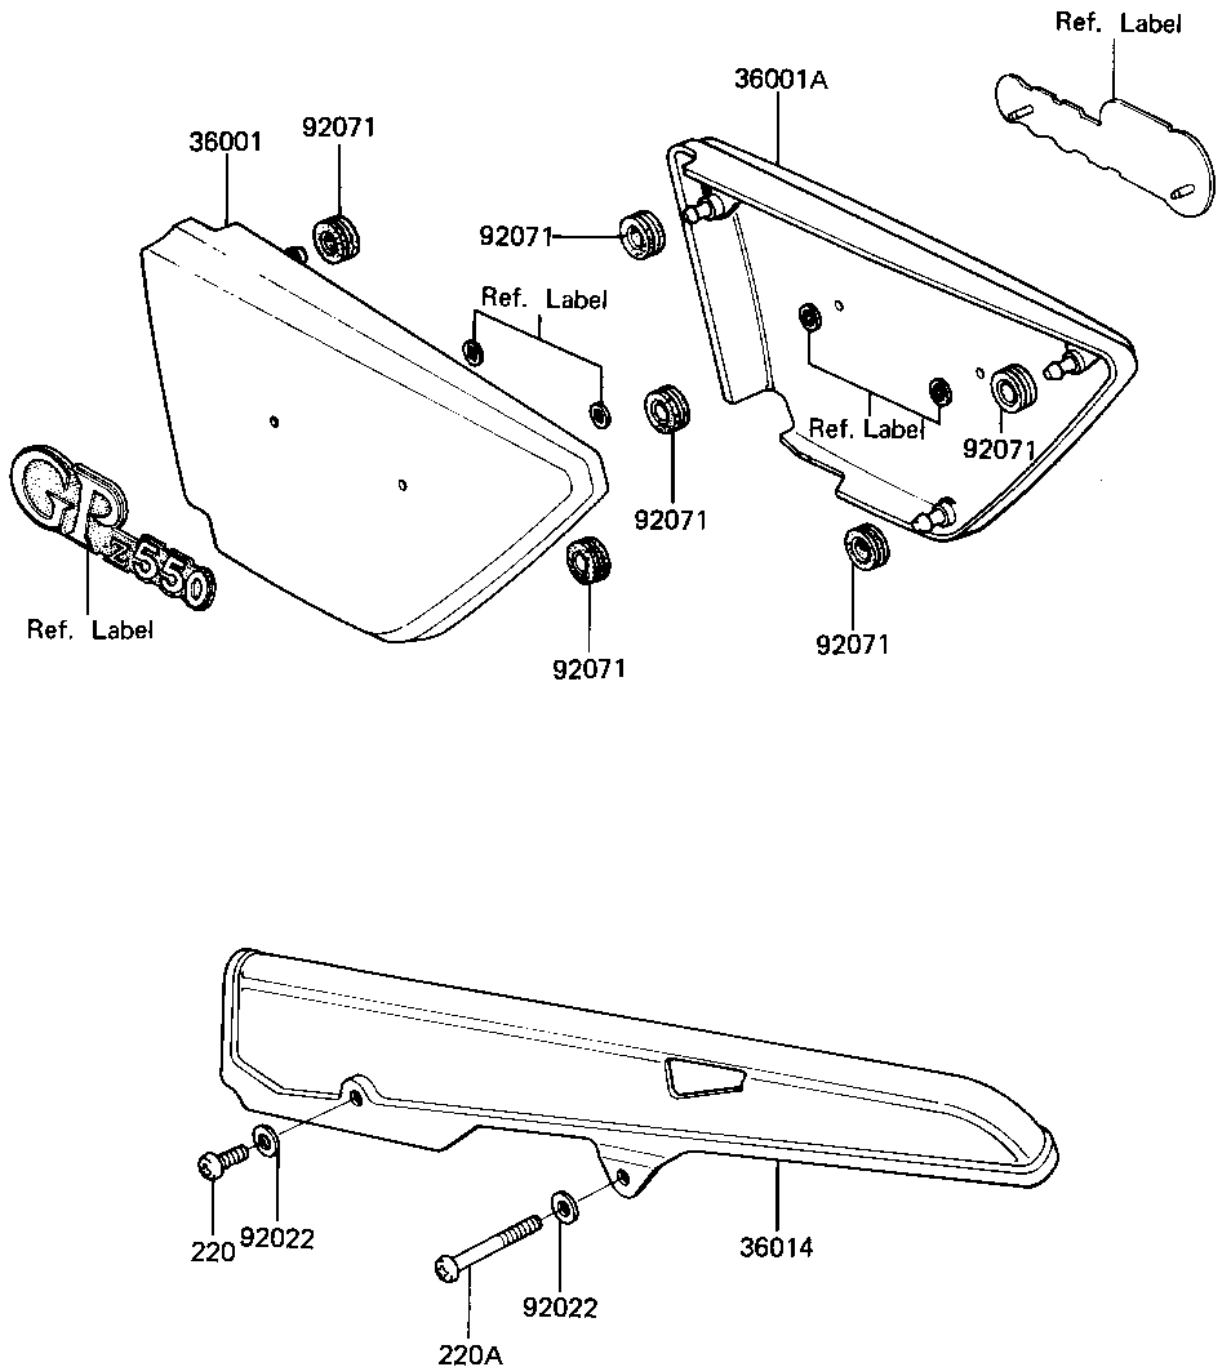

1981 550 GP PARTS DIAGRAM

SIDE COVERS/CHAIN COVER

F2610-0045

1981 550 GP PARTS LIST

SIDE COVERS/CHAIN COVER

ITEM NAME	PART NUMBER	QUANTITY
COVER-SIDE,LH,F.RED (Ref # 36001)	36001-1027-B1	1
COVER-SIDE,RH,F.RED (Ref # 36001A)	36001-1028-B1	1
CASE-CHAIN (Ref # 36014)	36014-1005	1
WASHER 6.5X20X1.6T (Ref # 92022)	92022-125	1
GROMMET (Ref # 92071)	92071-056	1
SCREW PAN HEAD 6X14 (Ref # 220)	220B0614	1
SCREW PAN HEAD 6X70 (Ref # 220A)	220B0670	1