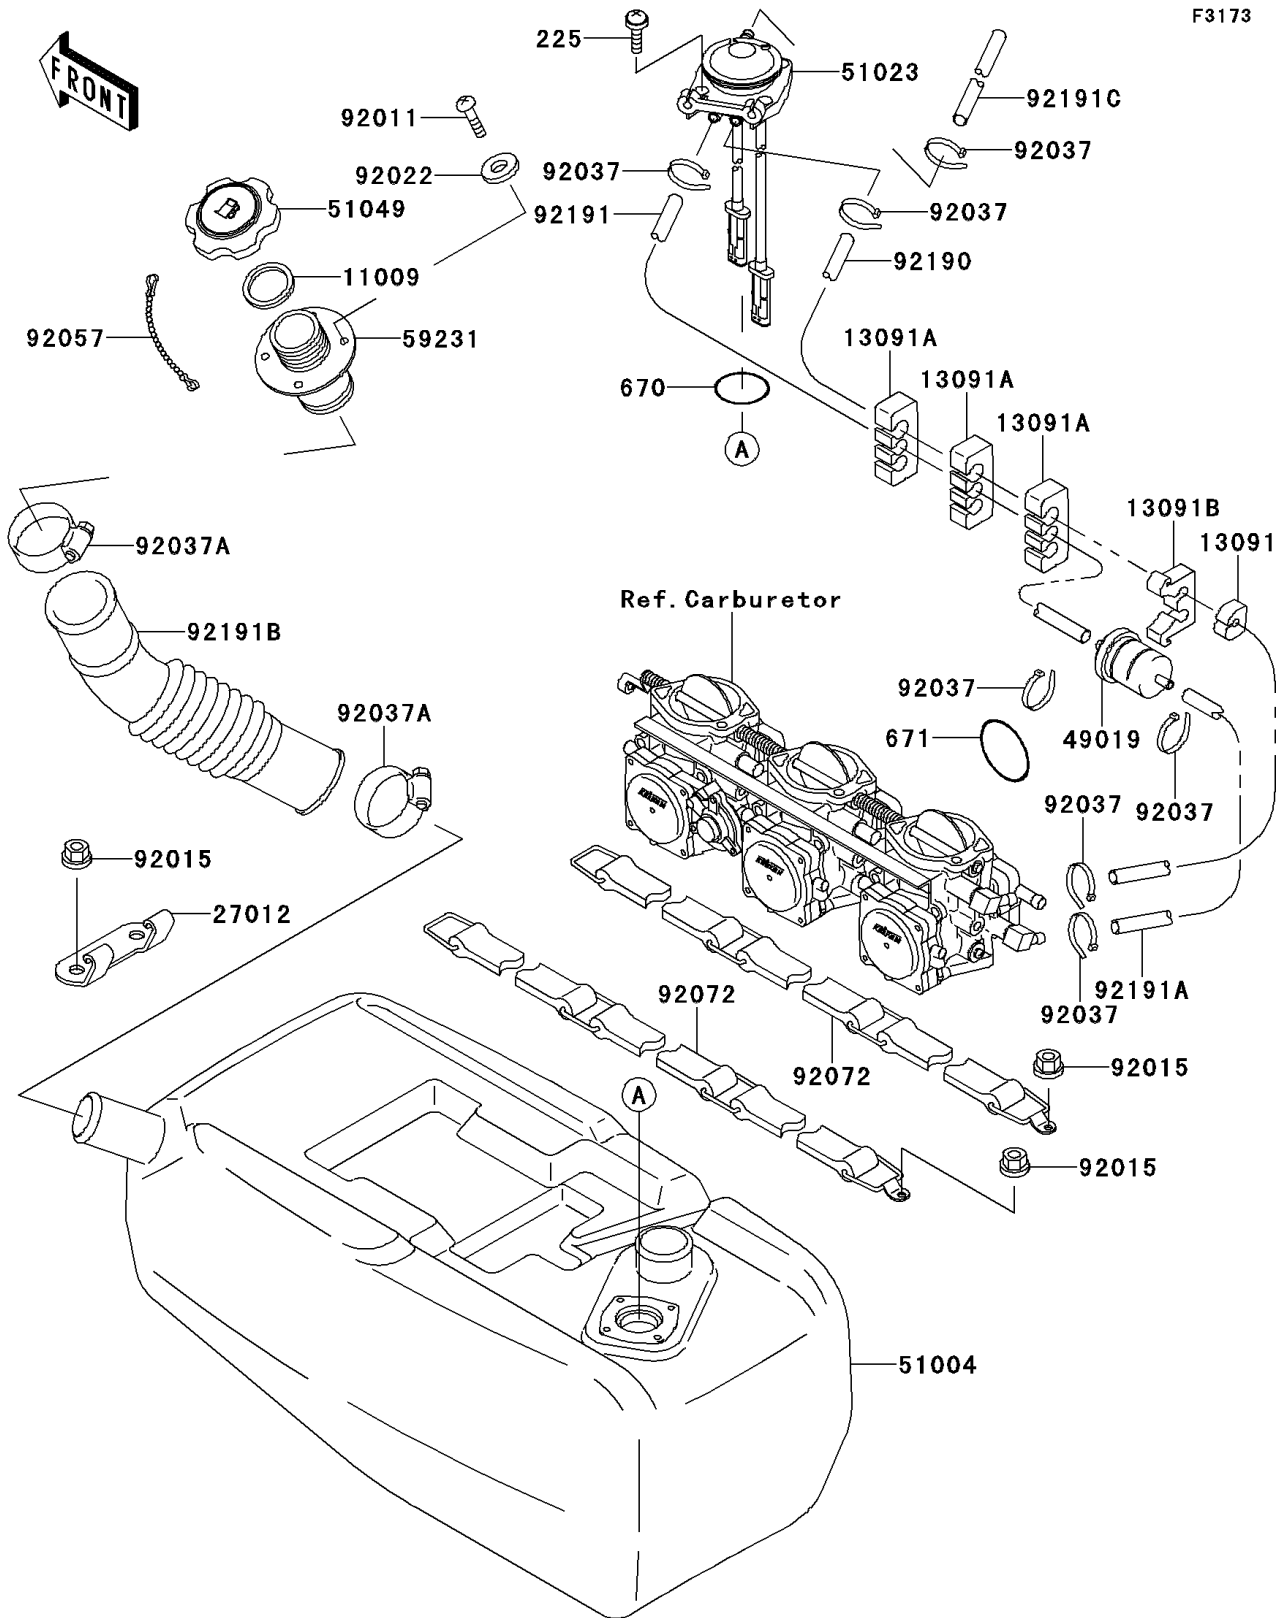

## 1997 JET SKI® 1100 STX® PARTS DIAGRAM

Fuel Tank

F3173

## 1997 JET SKI® 1100 STX® PARTS LIST

Fuel Tank

ITEM NAME	PART NUMBER	QUANTITY
SCREW-PAN-WSP-CROS,5X20 (Ref # 225)	225R0520	1
O RING,36MM (Ref # 670)	670B3036	1
O RING,65MM (Ref # 671)	671B2565	1
GASKET,TANK CAP (Ref # 11009)	11009-3020	1
HOLDER (Ref # 13091)	13091-3712	1
HOLDER,TUBE (Ref # 13091A)	13091-3758	1
HOLDER,FILTER (Ref # 13091B)	13091-3795	1
HOOK (Ref # 27012)	27012-3802	1
FILTER-FUEL (Ref # 49019)	49019-3712	1
TANK-FUEL (Ref # 51004)	51004-3721	1
TAP-ASSY,FUEL (Ref # 51023)	51023-3727	1
CAP-TANK,FUEL (Ref # 51049)	51049-3714	1
FILLER,FUEL TANK (Ref # 59231)	59231-3716	1
SCREW (Ref # 92011)	92011-562	1
NUT,6MM (Ref # 92015)	92015-3767	1
WASHER (Ref # 92022)	92022-563	1
CLAMP (Ref # 92037)	92037-1173	1
CLAMP (Ref # 92037A)	92037-3009	1
CHAIN,COVER,L=100 (Ref # 92057)	92057-3704	1
BAND,FUEL TANK (Ref # 92072)	92072-3794	1
TUBE,"RETURN" (Ref # 92190)	92190-3988	1
TUBE,"ON",5.8X10.8X270 (Ref # 92191)	92191-3708	1
TUBE,"ON",5.8X10.8X940 (Ref # 92191A)	92191-3715	1
TUBE (Ref # 92191B)	92191-3735	1
TUBE,5.8X10.8X1000 (Ref # 92191C)	92191-3736	1