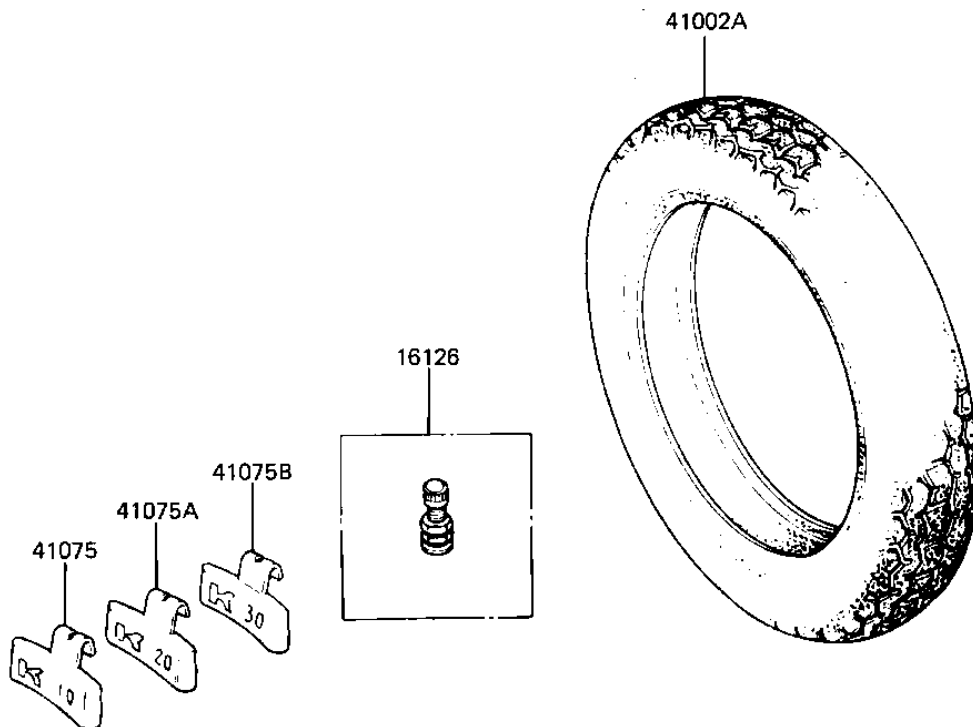

## 1981 550 GP PARTS DIAGRAM

TIRES

F2210-0017

## 1981 550 GP PARTS LIST

### TIRES

ITEM NAME	PART NUMBER	QUANTITY
VALVE (Ref # 16126)	16126-1136	1
TIRE 325H-19 F8 F (Ref # 41002)	41002-1147	1
TIRE 375H-18 K130 R (Ref # 41002A)	41002-1198	1
BALANCER-WHEEL,10G (Ref # 41075)	41075-1011	1
BALANCER-WHEEL,20G (Ref # 41075A)	41075-1012	1
BALANCER-WHEEL,30G (Ref # 41075B)	41075-1013	1