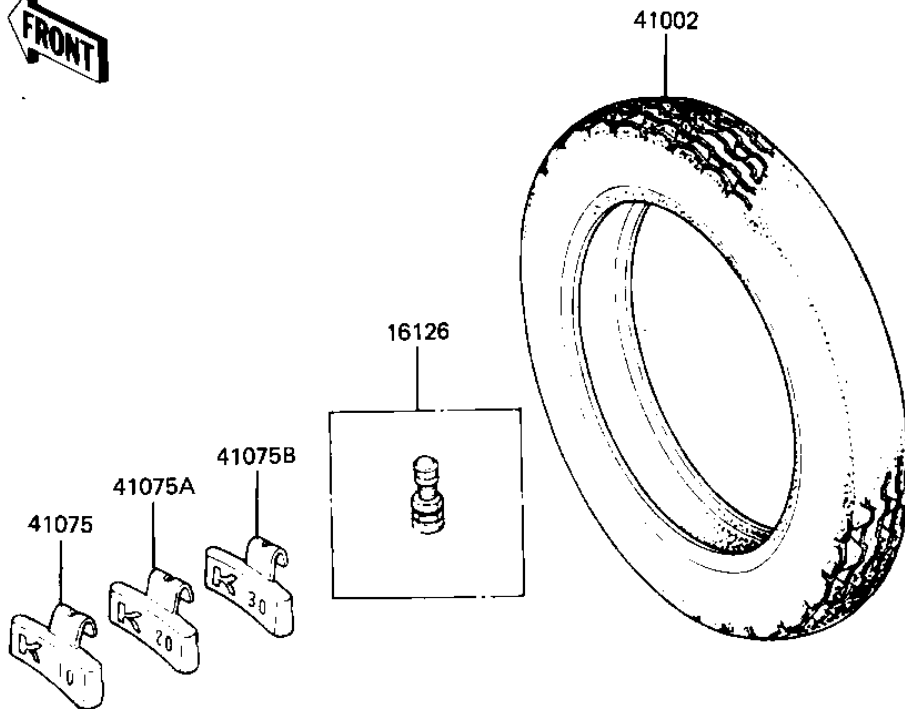

## 1981 550 GP PARTS DIAGRAM

TIRES

F2210-0017

## 1981 550 GP PARTS LIST

### TIRES

ITEM NAME	PART NUMBER	QUANTITY
VALVE (Ref # 16126)	16126-1136	1
TIRE 325H-19 F8 F (Ref # 41002)	41002-1147	1
TIRE 375H-18 K130 R (Ref # 41002A)	41002-1198	1
BALANCER-WHEEL,10G (Ref # 41075)	41075-1011	1
BALANCER-WHEEL,20G (Ref # 41075A)	41075-1012	1
BALANCER-WHEEL,30G (Ref # 41075B)	41075-1013	1