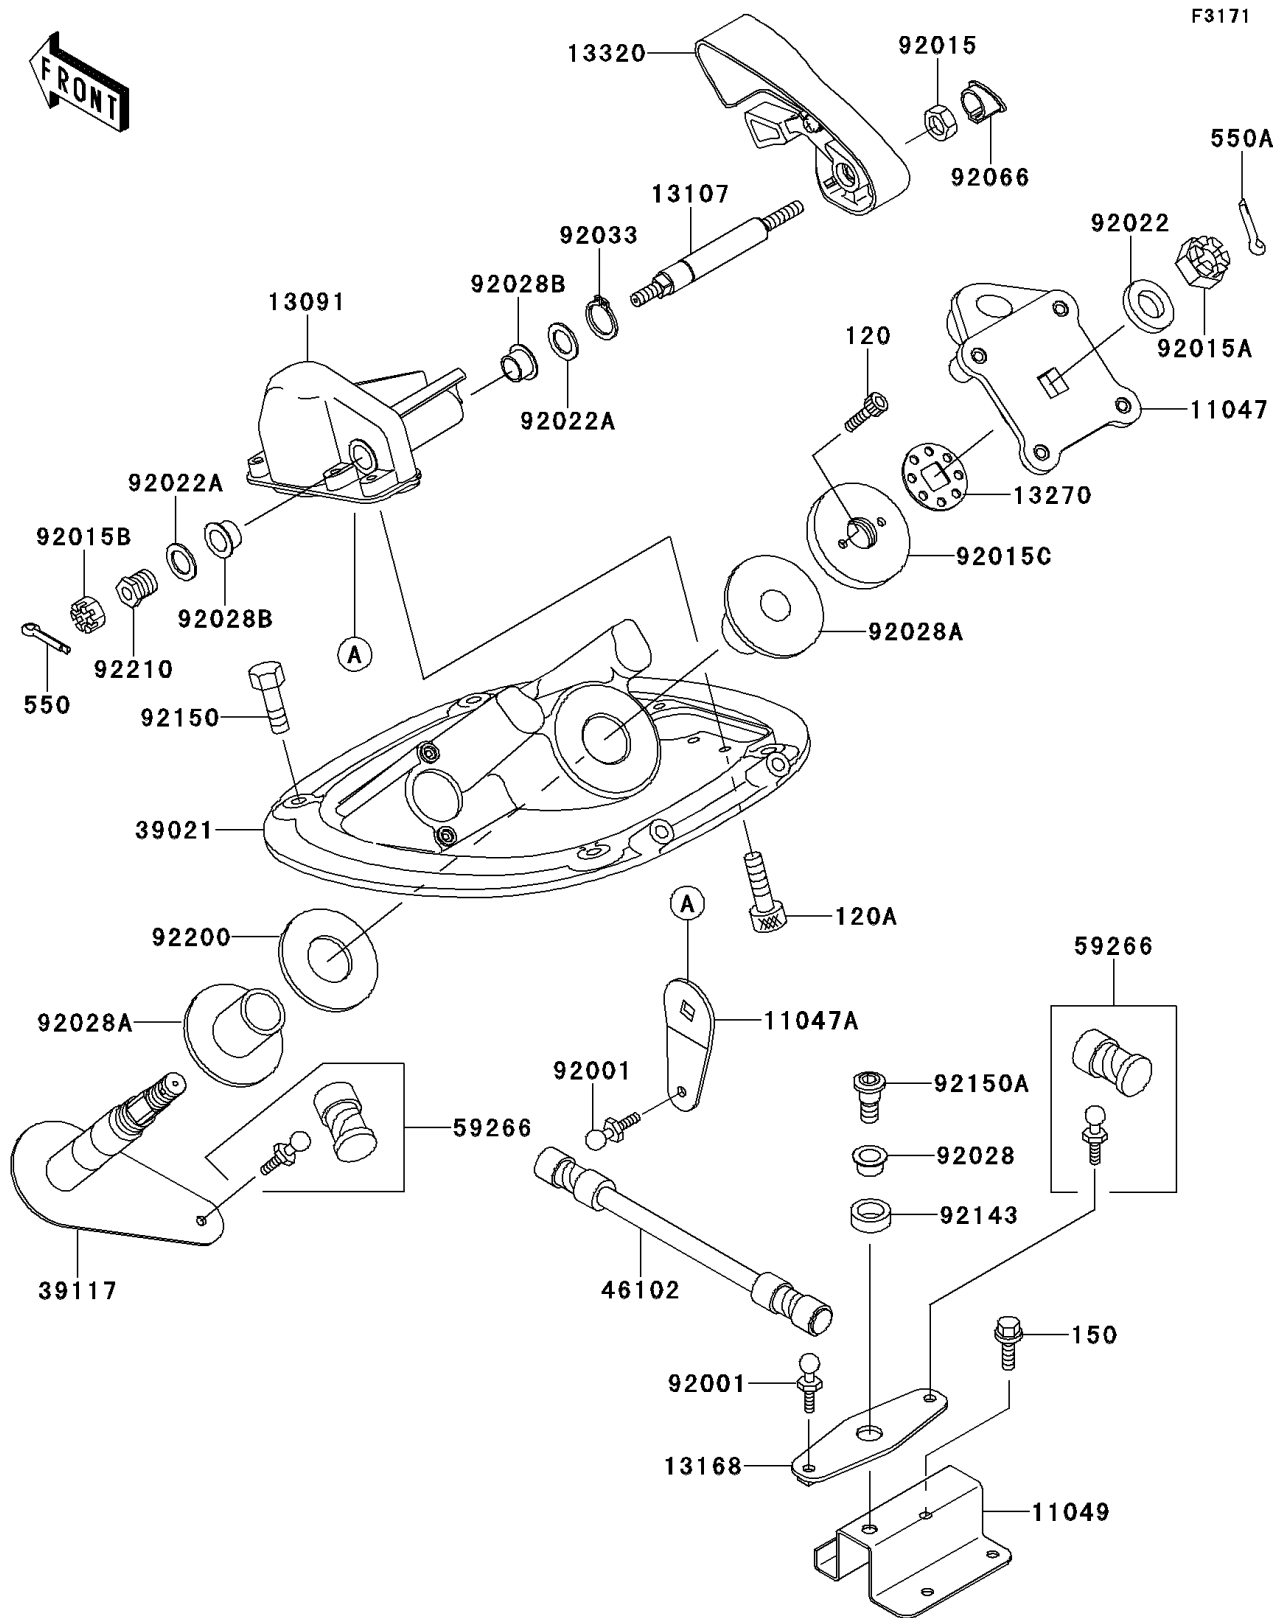

1997 JET SKI® 1100 STX® PARTS DIAGRAM

Handle Pole

1997 JET SKI® 1100 STX® PARTS LIST

Handle Pole

ITEM NAME	PART NUMBER	QUANTITY
BOLT-SOCKET,5X10 (Ref # 120)	120R0510	1
BOLT-SOCKET,6X16,BLACK (Ref # 120A)	120S0616	1
BOLT-WS,6X18 (Ref # 150)	150R0618	1
PIN-COTTER (Ref # 550)	550S2020	1
PIN-COTTER,3X35 (Ref # 550A)	550S3035	1
BRACKET,HANDLE HOLDER (Ref # 11047)	11047-3759	1
BRACKET,STEERING LEVER (Ref # 11047A)	11047-3790	1
BRACKET,REVERSE (Ref # 11049)	11049-3762	1
HOLDER (Ref # 13091)	13091-3809	1
SHAFT (Ref # 13107)	13107-3751	1
LEVER,REVERSE (Ref # 13168)	13168-3739	1
PLATE,STEERING NUT (Ref # 13270)	13270-3808	1
LEVER-ASSY,REVERSE (Ref # 13320)	13320-3711	1
BRACKET-HANDLE POLE (Ref # 39021)	39021-3706	1
SHAFT-STRG (Ref # 39117)	39117-3710	1
ROD (Ref # 46102)	46102-3723	1
JOINT-BALL (Ref # 59266)	59266-3707	1
BOLT,BALL,6MM (Ref # 92001)	92001-3703	1
NUT,8MM (Ref # 92015)	92015-3709	1
NUT,CASTLE,14MM (Ref # 92015A)	92015-3805	1
NUT,CASTLE,8MM (Ref # 92015B)	92015-3813	1
NUT,STEERING,20MM (Ref # 92015C)	92015-3854	1
WASHER,15X34X2.0 (Ref # 92022)	92022-3738	1
WASHER,15.5X24X1.5 (Ref # 92022A)	92022-3739	1
BUSHING (Ref # 92028)	92028-3740	1
BUSHING,STEERING (Ref # 92028A)	92028-3748	1
BUSHING (Ref # 92028B)	92028-3755	1
RING-SNAP,15MM (Ref # 92033)	92033-3710	1
PLUG (Ref # 92066)	92066-3754	1

1997 JET SKI® 1100 STX® PARTS LIST

Handle Pole

ITEM NAME	PART NUMBER	QUANTITY
COLLAR,16X24X8 (Ref # 92143)	92143-3768	1
BOLT,FLANGED,8X30 (Ref # 92150)	92150-3803	1
BOLT (Ref # 92150A)	92150-3827	1
WASHER,32.5X70X2 (Ref # 92200)	92200-3718	1
NUT,8MM (Ref # 92210)	92210-3703	1